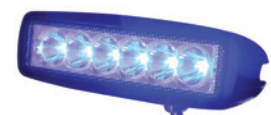

Tractor/Utility Lamps – LED

Rectangular Tractor/Utility Lamps – LED

- 10-30VDC (1.40A @ 12V, 0.7A @ 24V)
- 18 Watts (6 x 3W Diodes)
- Die-Cast Aluminum Housing (Black)
- Back also functions as a built-in 'heat-sink'
- Polycarbonate Lens
- Stainless Steel Hardware, Epoxy Coated Bracket
- IP67
- Dimensions: 6.33"W x 1.82"H x 2.38"D
- Stud Size: 5/16"
- Pedestal Mount

Emits Coloured Beams

- 10-30VDC (1.40A @ 12V, 0.7A @ 24V)
- 18 Watts (6 x 3W Diodes)
- Die-Cast Aluminum Housing (Black)
- Back also functions as a built-in 'heat-sink'
- Polycarbonate Lens
- Stainless Steel Hardware, Epoxy Coated Bracket
- IP67
- Dimensions: 6.33"W x 1.82"H x 2.38"D
- Stud Size: 5/16"
- Pedestal Mount

Light Beam Pattern	Lumens	1 PC/PK
Spot Beam (25°), Amber	1440	725247
Spot Beam (25°), Blue	1440	725257

LED

725247

725257

Side View

Back View