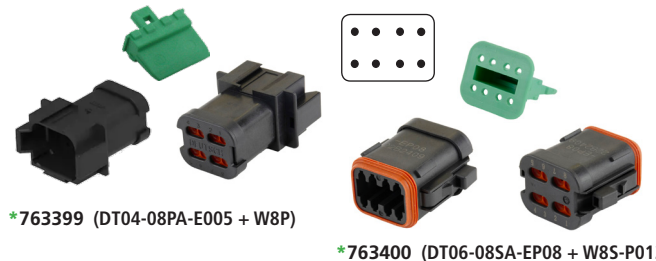

Deutsch Connectors

'DT-Series' Housing & Wedglock Sets (with Protective End Caps)

This option offers a protective end cap that is attached to the rear of the housings. This design ensures that the seal stays properly seated when the connector is mated and unmated, reducing the risk of the seal being dislodged or shifted. This enhanced sealed on the housing provides an ultra-tight environmental seal that prolongs the life of the connection. **Note:** This modification requires the enhanced 'P012' Wedglock for the Plug Housings.

Empty Cavity Plugs can be found on page 6
 Jiffy Splices & Mounting Accessories can be found on page 11

	'DT-Series' Housings & Wedglocks	Deutsch# (Housing + Wedglock)	1 SET/PK
	2-Way Receptacle Housing & Wedglock	DT04-2P-E005 + W2P	*763391
	2-Way Plug Housing & (P012) Wedglock	DT06-2S-EP06 + W2S-P012	*763392
	3-Way Receptacle Housing & Wedglock	DT04-3P-E005 + W3P	*763393
	3-Way Plug Housing & (P012) Wedglock	DT06-3S-EP06 + W3S-P012	*763394
	4-Way Receptacle Housing & Wedglock	DT04-4P-E005 + W4P	*763395
	4-Way Plug Housing & (P012) Wedglock	DT06-4S-EP06 + W4S-P012	*763396
	6-Way Receptacle Housing & Wedglock	DT04-6P-E005 + W6P	*763397
	6-Way Plug Housing & (P012) Wedglock	DT06-6S-EP06 + W6S-P012	*763398
	8-Way Receptacle Housing & Wedglock	DT04-08PA-E005 + W8P	*763399
	8-Way Plug Housing & (P012) Wedglock	DT06-08SA-EP08 + W8S-P012	*763400
	12-Way Receptacle Housing & Wedglock	DT04-12PA-E005 + W12P	*763401
	12-Way Plug Housing & (P012) Wedglock	DT06-12SA-EP08 + W12S-P012	*763402

'DT-Series': 2-Way 'DT-Series' with Protective End Caps

'DT-Series': 3-Way 'DT-Series' with Protective End Caps

'DT-Series': 4-Way 'DT-Series' with Protective End Caps

'DT-Series': 6-Way 'DT-Series' with Protective End Caps

'DT-Series': 8-Way 'DT-Series' with Protective End Caps

'DT-Series': 12-Way 'DT-Series' with Protective End Caps