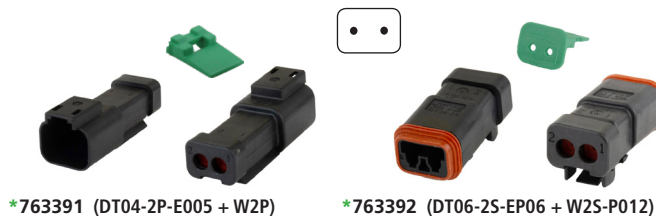

Key Features:

- Accepts contact size 16 (13 amps)
- 20-14GA
- 2, 3, 4, 6, 8, and 12 cavity arrangements
- In-line, flange, or PCB mount
- Rectangular, thermoplastic housing
- Integrated latch for mating
- Wedglocks assure contact alignment and retention

Empty Cavity Plugs can be found on page 6
Jiffy Splices & Mounting Accessories can be found on page 11

	'DT-Series' Housings & Wedglocks	Deutsch# (Housing + Wedglock)	1 SET/PK
	2-Way Receptacle Housing & Wedglock	DT04-2P-E005 + W2P	*763391
	2-Way Plug Housing & (P012) Wedglock	DT06-2S-EP06 + W2S-P012	*763392
	3-Way Receptacle Housing & Wedglock	DT04-3P-E005 + W3P	*763393
	3-Way Plug Housing & (P012) Wedglock	DT06-3S-EP06 + W3S-P012	*763394
	4-Way Receptacle Housing & Wedglock	DT04-4P-E005 + W4P	*763395
	4-Way Plug Housing & (P012) Wedglock	DT06-4S-EP06 + W4S-P012	*763396
	6-Way Receptacle Housing & Wedglock	DT04-6P-E005 + W6P	*763397
	6-Way Plug Housing & (P012) Wedglock	DT06-6S-EP06 + W6S-P012	*763398
	8-Way Receptacle Housing & Wedglock	DT04-08PA-E005 + W8P	*763399
	8-Way Plug Housing & (P012) Wedglock	DT06-08SA-EP08 + W8S-P012	*763400
	12-Way Receptacle Housing & Wedglock	DT04-12PA-E005 + W12P	*763401
	12-Way Plug Housing & (P012) Wedglock	DT06-12SA-EP08 + W12S-P012	*763402

'DT-Series': 2-Way 'DT-Series' with Protective End Caps