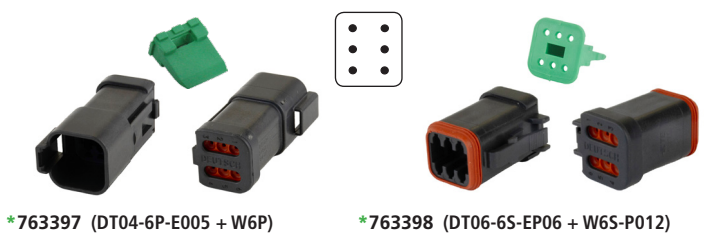

Deutsch Connectors

'DT-Series' Housing & Wedglock Sets (with Protective End Caps)

This option offers a protective end cap that is attached to the rear of the housings. This design ensures that the seal stays properly seated when the connector is mated and unmated, reducing the risk of the seal being dislodged or shifted. This enhanced sealed on the housing provides an ultra-tight environmental seal that prolongs the life of the connection. **Note:** This modification requires the enhanced 'P012' Wedglock for the Plug Housings.

Empty Cavity Plugs can be found on page 6
 Jiffy Splices & Mounting Accessories can be found on page 11

	'DT-Series' Housings & Wedglocks	Deutsch# (Housing + Wedglock)	1 SET/PK
	2-Way Receptacle Housing & Wedglock	DT04-2P-E005 + W2P	*763391
	2-Way Plug Housing & (P012) Wedglock	DT06-2S-EP06 + W2S-P012	*763392
	3-Way Receptacle Housing & Wedglock	DT04-3P-E005 + W3P	*763393
	3-Way Plug Housing & (P012) Wedglock	DT06-3S-EP06 + W3S-P012	*763394
	4-Way Receptacle Housing & Wedglock	DT04-4P-E005 + W4P	*763395
	4-Way Plug Housing & (P012) Wedglock	DT06-4S-EP06 + W4S-P012	*763396
	6-Way Receptacle Housing & Wedglock	DT04-6P-E005 + W6P	*763397
	6-Way Plug Housing & (P012) Wedglock	DT06-6S-EP06 + W6S-P012	*763398
	8-Way Receptacle Housing & Wedglock	DT04-08PA-E005 + W8P	*763399
	8-Way Plug Housing & (P012) Wedglock	DT06-08SA-EP08 + W8S-P012	*763400
	12-Way Receptacle Housing & Wedglock	DT04-12PA-E005 + W12P	*763401
	12-Way Plug Housing & (P012) Wedglock	DT06-12SA-EP08 + W12S-P012	*763402

'DT-Series': 2-Way 'DT-Series' with Protective End Caps

'DT-Series': 3-Way 'DT-Series' with Protective End Caps

'DT-Series': 4-Way 'DT-Series' with Protective End Caps

'DT-Series': 6-Way 'DT-Series' with Protective End Caps

'DT-Series': 8-Way 'DT-Series' with Protective End Caps

'DT-Series': 12-Way 'DT-Series' with Protective End Caps