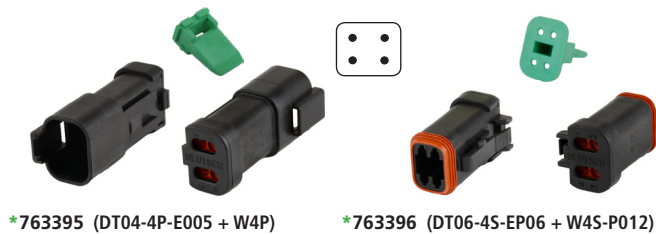

'DT-Series': 4-Way 'DT-Series' with Protective End Caps