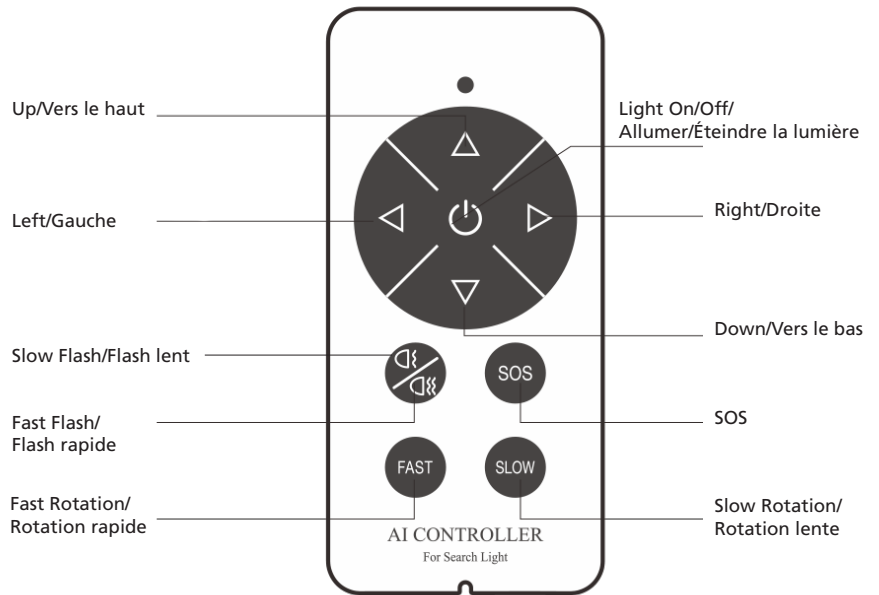

### WARNING/AVERTISSEMENT

- Proper installation of this product requires the installer to have a good understanding of automotive electronics, systems and procedures
- Failure to use specified installation parts or hardware will void the product warranty
- For this product to operate at optimum efficiency, a good electrical connection to the chassis ground must be made
- It is recommended that these instructions be stored in a safe place and referred to when performing maintenance or reinstallation of these products
- Do not install and/or operate this product unless you have read and understood the safety information contained in this instruction sheet

### Basic Functions:

- Light On/Off
- Up : Head up
- Down: Head down
- Left : Turn left
- Right : Turn right
- Fast rotation : Fast speed rotation
- Slow rotation : Slow speed rotation
- Fast Flash
- Slow Flash

### Fonctions de base :

- Allumer/Éteindre la lumière
- Haut : Vers le haut
- Bas : Vers le bas
- Gauche : Vers la gauche
- Droite : Vers la droite
- Rotation rapide : Rotation rapide haute vitesse
- Rotation lente : Rotation lente basse vitesse