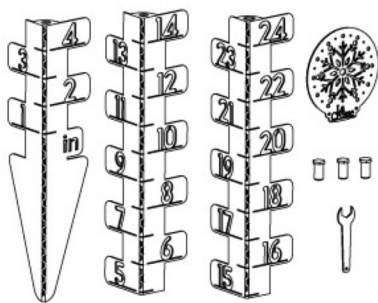

## SNOW GAUGE

**Model:** 139-4686

**What's Included:** Snow Gauge, Top Ornament, Screws, & Wrench

### ASSEMBLY INSTRUCTIONS

Lay out and align all components on a flat surface.

Use the included hardware to fasten the pieces together.

### PLACEMENT

Press the arrow-shaped stake into the ground.

Push until the bottom portion is fully covered and the gauge stands firmly.

**Note:** Make sure the snow gauge is completely vertical to ensure accurate measurements.