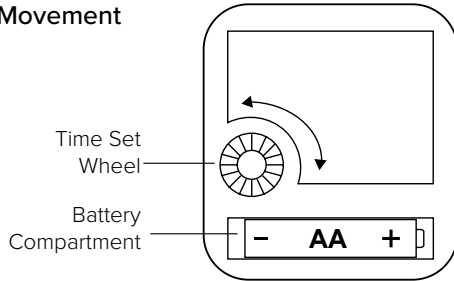

POWER UP

1. Insert 1 fresh AA alkaline battery (not included), according to polarity, into the Movement.
2. Rotate the Time Set Wheel to set the time.
3. Mount on a wall and enjoy!

Learn more from our video: bit.ly/wallclock_setup

Movement

Note: The quartz movement will keep your clock running accurately. Replace the battery if the clock does not operate or steadily loses time.

MOUNTING

Use the integrated Hanging Hole on the back to mount the clock indoors on a wall.

SPECIFICATIONS

- **Time Digit Height:** 1.22 in (3.09 cm)
- **Movement:** Quartz-Step Motion
- **Lens Type:** Glass
- **Construction:** Glass, Plastic, and Metal
- **Placement:** Indoor
- **Mounting Type:** Wall Mount
- **Numerals:** Arabic
- **Power Requirements:** 1 "AA" Alkaline Battery (Not Included)
- **Battery Life:** 7+ Months
- **Clock Face Diameter:** 10.20 in (25.9 cm)
- **Dimensions:** 10.83 in (27.5 cm) Diameter 1.65 in (4.2 cm) Depth

CARE & MAINTENANCE

When batteries of different brands or types are used together, or new and old batteries are used together, some batteries may be over-discharged due to a difference of voltage or capacity. This can result in venting, leakage, and rupture and may cause personal injury.

- Do Not Mix Old and New Batteries.
- Do Not Mix Alkaline, Standard, or Rechargeable Batteries.
- Always purchase the correct size and grade of battery, the most suitable for the intended use.
- Always replace the whole set of batteries at one time.
- Clean the battery contacts and those of the device prior to battery installation.
- Ensure the batteries are installed correctly with regard to polarity (+ and -).
- Remove batteries from product periods of non-use. Battery leakage can cause corrosion and damage to this product.
- Remove used batteries promptly.
- For recycling and disposal of batteries, and to protect the environment, please check the internet or your local phone directory for local recycling centers and/or follow local government regulations.