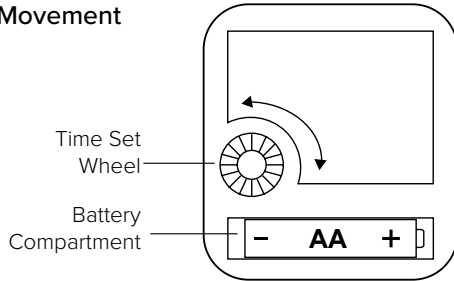

POWER UP

1. Insert 1 fresh AA alkaline battery (not included), according to polarity, into the Movement.
2. Rotate the Time Set Wheel to set the time.
3. Mount on a wall and enjoy!

Learn more from our video: bit.ly/wallclock_setup

Movement

Note: The quartz movement will keep your clock running accurately. Replace the battery if the clock does not operate or steadily loses time.

MOUNTING

Use the integrated Hanging Hole on the back to mount the clock indoors on a wall.

SPECIFICATIONS

- **Time Digit Height:** 0.99 in (2.52 cm)
- **Movement:** Quartz-Step Motion
- **Lens Type:** Glass
- **Construction:** Glass, Plastic, and Metal
- **Placement:** Indoor
- **Mounting Type:** Wall Mount
- **Numerals:** Arabic
- **Power Requirements:** 1 "AA" Alkaline Battery (Not Included)
- **Battery Life:** 7+ Months
- **Clock Face Diameter:** 10.20 in (25.9 cm)
- **Dimensions:** 10.83 in (27.5 cm) Diameter 1.65 in (4.2 cm) Depth

CARE & MAINTENANCE

When batteries of different brands or types are used together, or new and old batteries are used together, some batteries may be over-discharged due to a difference of voltage or capacity. This can result in venting, leakage, and rupture and may cause personal injury.

- Do Not Mix Old and New Batteries.
- Do Not Mix Alkaline, Standard, or Rechargeable Batteries.
- Always purchase the correct size and grade of battery, the most suitable for the intended use.
- Always replace the whole set of batteries at one time.
- Clean the battery contacts and those of the device prior to battery installation.
- Ensure the batteries are installed correctly with regard to polarity (+ and -).
- Remove batteries from product periods of non-use. Battery leakage can cause corrosion and damage to this product.
- Remove used batteries promptly.
- For recycling and disposal of batteries, and to protect the environment, please check the internet or your local phone directory for local recycling centers and/or follow local government regulations.