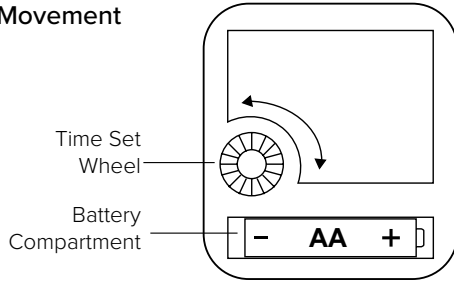

POWER UP

1. Insert 1 fresh AA alkaline battery (not included), according to polarity, into the Movement.
2. Rotate the Time Set Wheel to set the time.
3. Mount on a wall and enjoy!

Learn more from our video: bit.ly/wallclock_setup

Movement

Note: The quartz movement will keep your clock running accurately. Replace the battery if the clock does not operate or steadily loses time.

MOUNTING

Use the integrated Hanging Hole on the back to mount the clock indoors on a wall.

SPECIFICATIONS

- **Time Digit Height:** 2.57 in. (6.53cm)
- **Movement:** Step Motion
- **Lens Type:** No Lens
- **Numerals:** Arabic (1-12)
- **Construction:** Plastic, Metal
- **Placement:** Indoor
- **Mounting Type:** Wall Hanging
- **Power Requirements:** 1 "AA" Alkaline Battery (Not Included)
- **Battery Life:** 7+ Months
- **Clock Face Dimension:** 11.02 in. (28cm)
- **Dimensions:** 11.02 in Diameter 1.30 in Deep (28cm Diameter, 3.3cm Deep)

CARE & MAINTENANCE

When batteries of different brand or type are used together, or new and old batteries are used together, some batteries may be over-discharged due to a difference of voltage or capacity. This can result in venting, leakage, and rupture and may cause personal injury.

- Always purchase the correct size and grade of battery most suitable for the intended use.
- Do Not Mix Old and New Batteries.
- Do Not Mix Alkaline, Standard, or Rechargeable Batteries.
- Clean the battery contacts and also those of the device prior to battery installation.
- Ensure the battery is installed correctly with regard to polarity (+ and -).
- Remove the battery from product during periods of non-use. Battery leakage can cause corrosion and damage to this product.
- Remove a used battery promptly.
- For recycling and disposal of the battery, and to protect the environment, please check the internet or your local phone directory for local recycling centers and/or follow local government regulations.