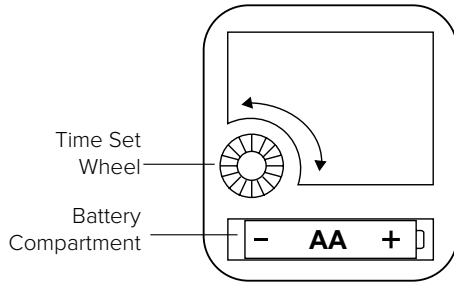

## POWER UP

1. Insert 1 fresh AA alkaline battery (not included), according to polarity, into the Movement.
2. Rotate the Time Set Wheel to set the time.
3. Mount on a wall and enjoy!

Learn more from our video: [bit.ly/wallclock\\_setup](https://bit.ly/wallclock_setup)