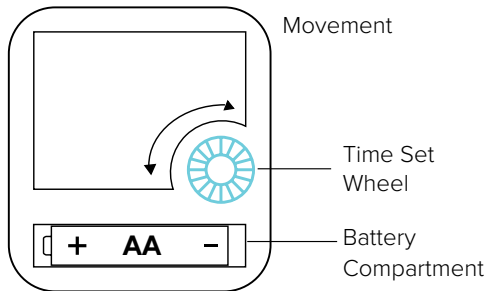

POWER UP

1. Insert 1 fresh AA alkaline battery (not included), according to polarity, into the Movement.
2. Rotate the Time Set Wheel to set the time.
3. Mount on a wall and enjoy!

Learn more from our video: bit.ly/wallclock_setup

Note: The quartz movement will keep the clock running accurately. If the clock does not operate, or steadily loses time, replace the battery in the movement

MOUNTING

Use the Intergrated Hanger Hole on the back to mount the clock on a wall.