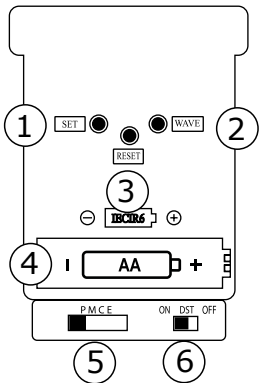

LA CROSSE®
TECHNOLOGY

10-INCH ATOMIC ANALOG WALL CLOCK

Model: 404-54667

Power Up

1. Select Time Zone and DST settings.
2. Insert one, AA battery into the Movement.
3. The hands will move to the 12 o'clock position and search for the WWVB Atomic Time Signal for up to 8 minutes.
 - If no signal after 8-10 minutes, the clock will run from 12:00.
 - Allow up to 5 nights to receive this transmission, the clock will continue to search for the WWVB signal on its own.
4. For the best reception, place the clock on an exterior wall near a window with the front or back of it facing Fort Collins, CO.

Mounting

Use the integrated Hanging Hole on the back to mount the clock indoors on a wall.

- ① SET
- ② WAVE (Atomic search)
- ③ RESET
- ④ Battery Compartment (Required)
- ⑤ Time Zone Selector
 P = Pacific
 M = Mountain
 C = Central
 E = Eastern
- ⑥ Daylight Saving Time Selector
 - ON: DST All Year
 - OFF: Standard Time All Year