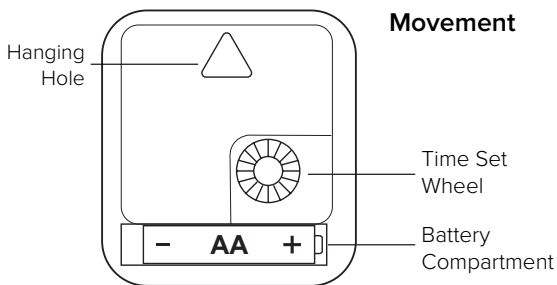

LA CROSSE
CLOCK CO.

14.5-Inch Wall Clock

Model: 404-5537

POWER UP

1. Insert 1 fresh AA alkaline battery (not included), according to polarity, into the Movement.
2. Rotate the Time Set Wheel to set the time.
3. Mount on a wall and enjoy!

Learn more from our video: bit.ly/wallclock_setup

Note: The quartz movement will keep your clock running accurately. Replace the battery if the clock does not operate or steadily loses time.

MOUNTING

Use the integrated Hanging Hole on the back to mount the clock indoors on a wall.

SPECIFICATIONS

Time Digit Height: 1.24 in (3.1cm)

Quartz Movement: Step Motion

Lens Type: Plastic

Numerals: Arabic (1-12)

Construction: Plastic, Glass, Metal

Placement: Indoor

Mounting Type: Wall Hanging

Power Requirements: 1 "AA" Alkaline Battery (Not Included)

Battery Life: 12+ Months

Clock Face Dimension: 12.69 in (32.2 cm) Diameter

Dimensions: 14.5 in (36.8 cm) Diameter 1.8 in (4.57 cm) Depth

CARE & MAINTENANCE