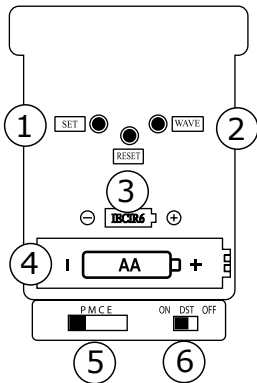

LA CROSSE®
TECHNOLOGY

10-INCH ATOMIC METAL WALL CLOCK

Model: 404-87696

Power Up

1. Select Time Zone and DST settings.
2. Insert one, AA battery into the Movement.
3. The hands will move to the 12 o'clock position and search for the WWVB Atomic Time Signal for up to 8 minutes.
 - If no signal after 8-10 minutes, the clock will run from 12:00.
 - Allow up to 5 nights to receive this transmission, the clock will continue to search for the WWVB signal on its own.
4. For the best reception, place the clock on an exterior wall near a window with the front or back of it facing Fort Collins, CO.

Mounting

Use the integrated Hanging Hole on the back to mount the clock indoors on a wall.

- ① SET
- ② WAVE (Atomic search)
- ③ RESET
- ④ Battery Compartment (Required)
- ⑤ Time Zone Selector
P = Pacific
M = Mountain
C = Central
E = Eastern
- ⑥ Daylight Saving Time Selector
 - ON: DST All Year
 - OFF: Standard Time All Year