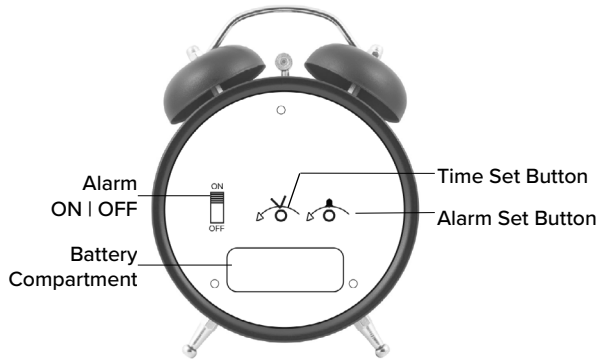

For more information go to: www.P65Warnings.ca.gov

Made in China - Printed in China

Page | 4

Analog Quartz Alarm Clock

Model: 617-3314

DC: 030321

Power up

1. Insert 1 fresh AA battery into your clock according to the polarity markings.
2. Turn the Time Set Button to set your time.

Time Alarm

1. Turn the Alarm Set Button to set alarm time.
2. Move the slide switch to ON to activate your alarm.
Move the slide switch to OFF to deactivate your alarm.

Position

- Place your clock on your desk or counter top.