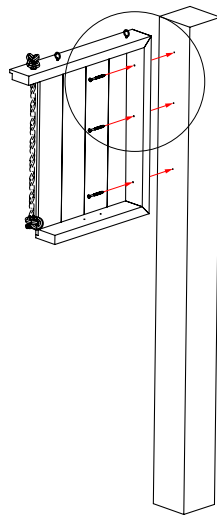

### Versatile Placement:

- Hang using the Integrated Eye Screws (2)
- Mount to the Top of a Post (2 pre-drilled horizontal holes)
- Mount on the Side (3 pre-drilled vertical holes)

**Optional Mounting:** There are 2 additional ways to install your weather rope, from the side and from the bottom. Please see the graphics below for details.

## DIMENSIONS

Side Mount

Individually handcrafted by talented artisans, dimensions may vary.