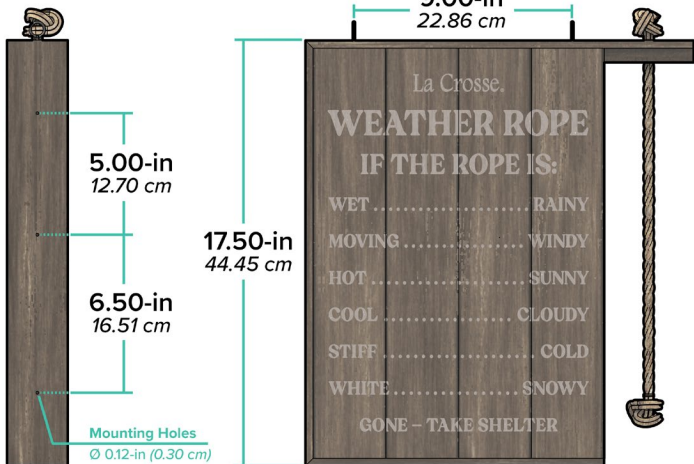

### Versatile Placement:

- Hang using the Integrated Eye Screws (2)
- Mount to the Top of a Post (2 pre-drilled horizontal holes)
- Mount on the Side (3 pre-drilled vertical holes)

**Optional Mounting:** There are 2 additional ways to install your weather rope, from the side and from the bottom. Please see the graphics below for details.

### Top of Post

### Side of Post

## DIMENSIONS

Side Mount

Individually handcrafted by talented artisans, dimensions may vary.