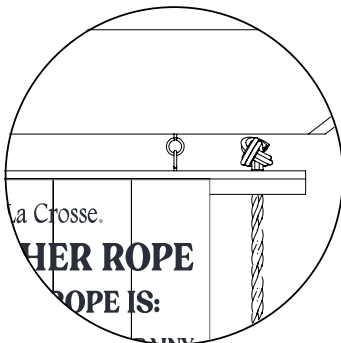

## Weather Rope

Model: 940-5645

Designed and handcrafted in the USA, the Limited Edition La Crosse Weather Rope blends natural materials with timeless simplicity. Each piece is individually assembled using stained wood panels, twisted sisal rope, and weather-resistant finishes—creating a functional outdoor accent that “reports” seven classic weather conditions with charming clarity.

### Placement Recommendations:

- Mount at eye level for easy visibility
- Suitable for: Garden posts • Farm entrances • Patios & porches • Fence lines.

### Versatile Placement:

- Hang using the Integrated Eye Screws (2)
- Mount to the Top of a Post (2 pre-drilled horizontal holes)
- Mount on the Side (3 pre-drilled vertical holes)

**Optional Mounting:** There are 2 additional ways to install your weather rope, from the side and from the bottom. Please see the graphics below for details.

## DIMENSIONS

Side Mount

Individually handcrafted by talented artisans, dimensions may vary.