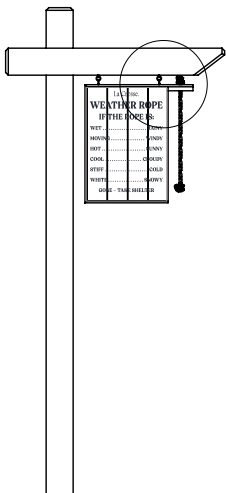

## Weather Rope

Model: 940-5645

Designed and handcrafted in the USA, the Limited Edition La Crosse Weather Rope blends natural materials with timeless simplicity. Each piece is individually assembled using stained wood panels, twisted sisal rope, and weather-resistant finishes—creating a functional outdoor accent that “reports” seven classic weather conditions with charming clarity.

### Versatile Placement:

- Hang using the Integrated Eye Screws (2)
- Mount to the Top of a Post (2 pre-drilled horizontal holes)
- Mount on the Side (3 pre-drilled vertical holes)

**Optional Mounting:** There are 2 additional ways to install your weather rope, from the side and from the bottom. Please see the graphics below for details.

## DIMENSIONS

Side Mount

Individually handcrafted by talented artisans, dimensions may vary.