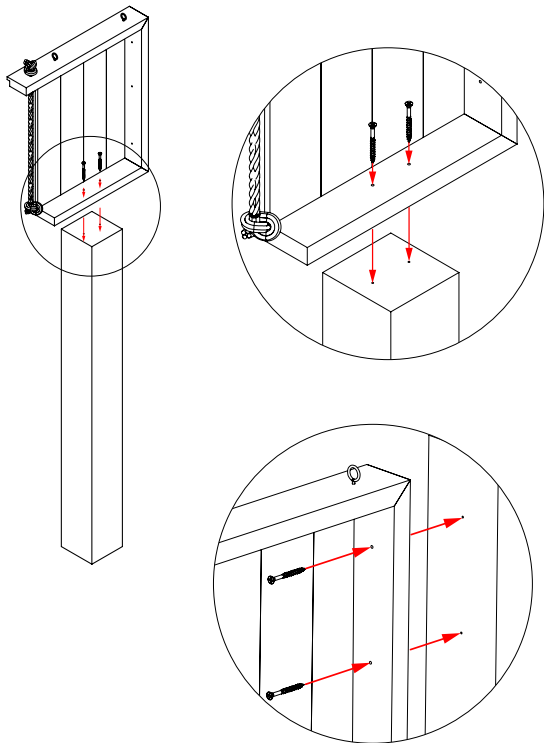

Optional Mounting: There are 2 additional ways to install your weather rope, from the side and from the bottom. Please see the graphics below for details.

Note: Additional Screws are not included.

Top of Post