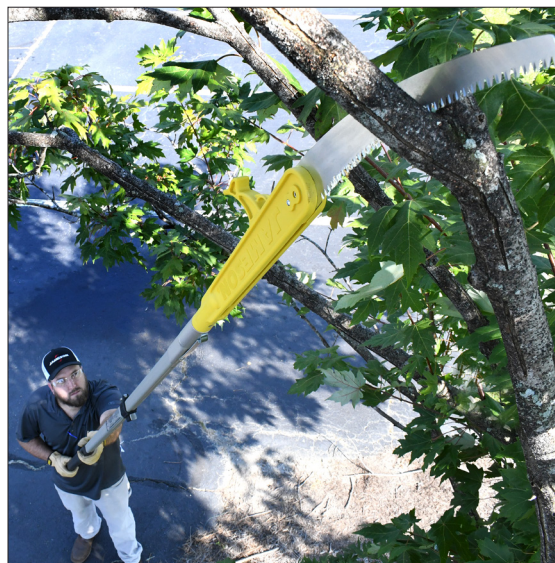

TELESCOPIC ALUMINUM POLE KITS

COMPATIBLE WITH ALL JAMESON ALUMINUM FERRULE ATTACHMENTS

192 in.

144 in.

83 in.

Introducing our premium telescopic poles, spanning from 83 to 192 inches and crafted from durable aluminum. Both sizes feature a unique tri-oval (non-circular) cross-section designed to minimize flex and a double-lock system to ensure a secure hold.

The female ferrule end makes them compatible with all Jameson attachments, making these the most versatile options available.

- Telescopic design: 83" to 192"
- Lightweight (12' Pole 3.5 lbs. & 16' Pole 4.5lbs)
- Tri-oval, aluminum construction minimizes flexing at full extension
- Double-lock system ensures strong, set-length hold
- Comfort and ergonomic support with the cushioned grip handle
- Integrated slide stop prevents sections from separating

Scan to
Learn More

SECONDARY CAM
LOCK ENSURING A
SECURE HOLD

NON-CIRCULAR
DESIGN MORE RIGID,
MINIMAL FLEXING

PUSH BUTTON
LOCKS CUSTOMIZABLE
LENGTHS

SOFT PLASTIC
HANDLE SECURE,
COMFORTABLE GRIP

Part Number	Description
TA-12F	12' Aluminum Telescoping Pole Kit
Kit includes: 83" - 144" Extending Pole	

Part Number	Description
TA-12PKG1	12' Aluminum Telescoping Pole/Pruner Kit
Kit includes: 83" - 144" Extending Pole, Pruner, Pole Saw	

Part Number	Description
TA-124FS	12' Aluminum Telescoping Pole/Folding Saw Kit
Kit includes: 83" - 144" Extending Pole, Folding Pole Saw	