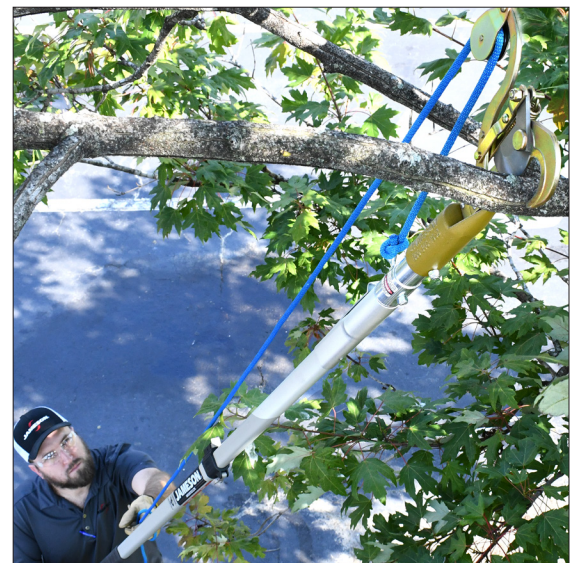

TELESCOPIC ALUMINUM POLE KITS

COMPATIBLE WITH ALL JAMESON ALUMINUM FERRULE ATTACHMENTS

192 in.

144 in.

83 in.

Introducing our premium telescopic poles, spanning from 83 to 192 inches and crafted from durable aluminum. Both sizes feature a unique tri-oval (non-circular) cross-section designed to minimize flex and a double-lock system to ensure a secure hold.

The female ferrule end makes them compatible with all Jameson attachments, making these the most versatile options available.

- Telescopic design: 83" to 192"
- Lightweight (12' Pole 3.5 lbs. & 16' Pole 4.5lbs)
- Tri-oval, aluminum construction minimizes flexing at full extension
- Double-lock system ensures strong, set-length hold
- Comfort and ergonomic support with the cushioned grip handle
- Integrated slide stop prevents sections from separating

Scan to
Learn More

SECONDARY CAM
LOCK ENSURING A
SECURE HOLD

NON-CIRCULAR
DESIGN MORE RIGID,
MINIMAL FLEXING

PUSH BUTTON
LOCKS CUSTOMIZABLE
LENGTHS

SOFT PLASTIC
HANDLE SECURE,
COMFORTABLE GRIP

Part Number	Description
TA-12F	12' Aluminum Telescoping Pole Kit
Kit includes: 83" - 144" Extending Pole	