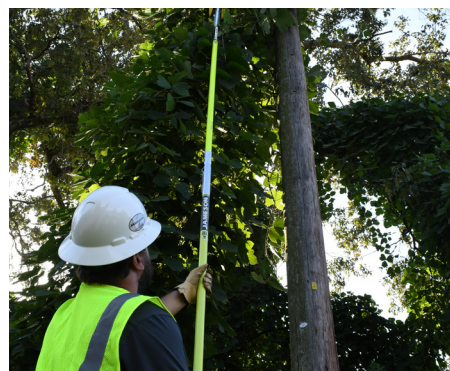

Scan to
Learn More