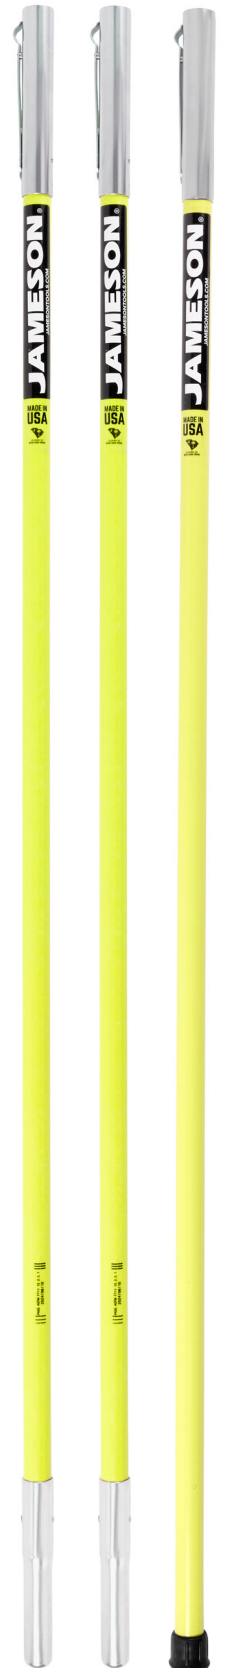

Scan to
Learn More