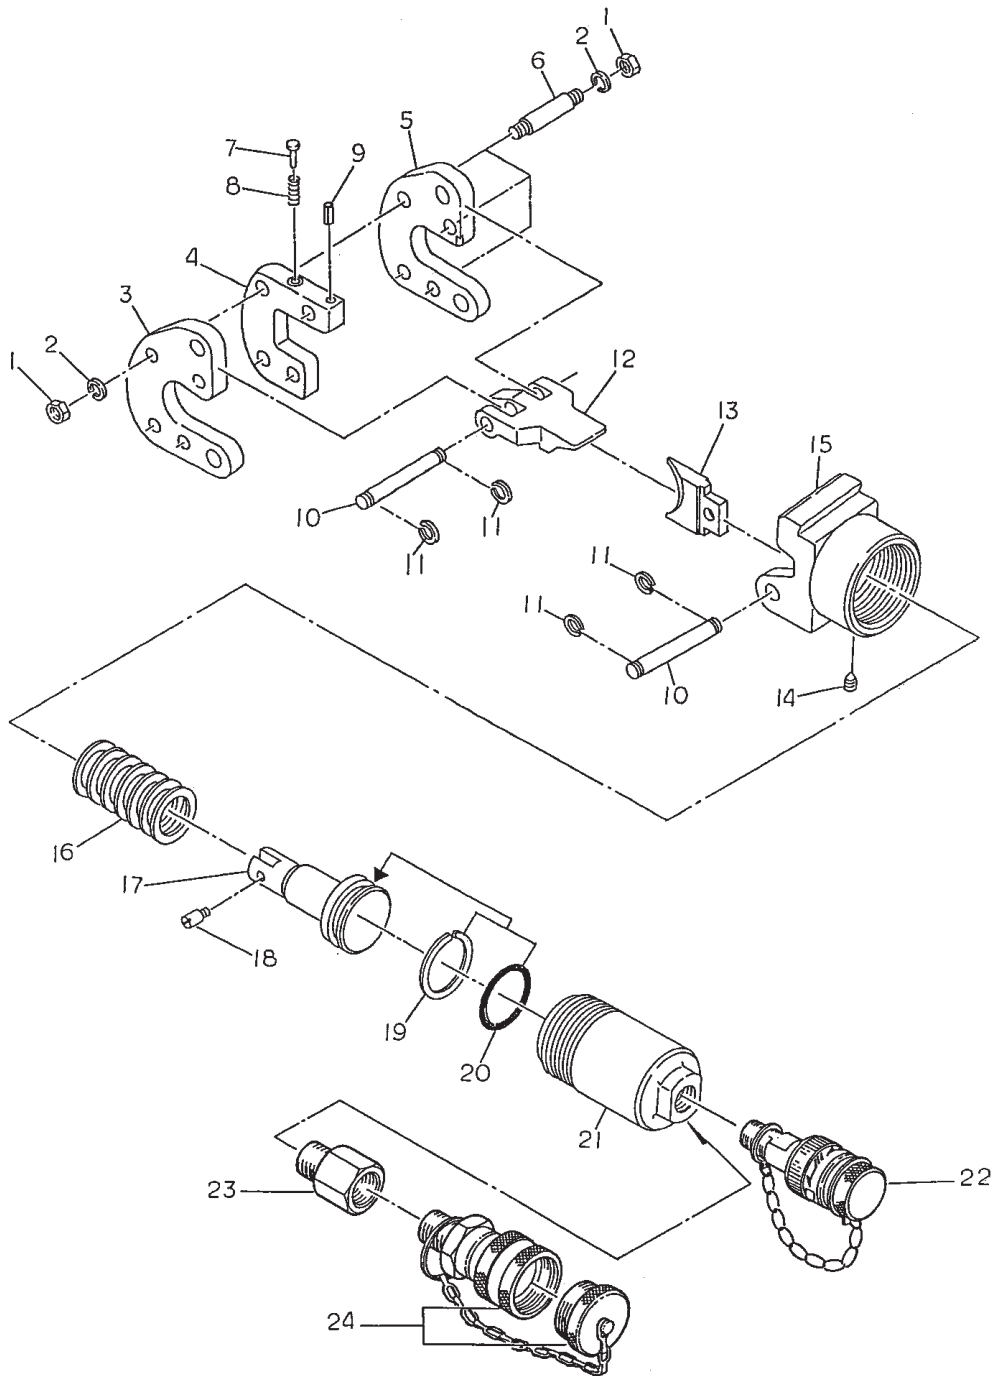

## SP-24 BREAKDOWN

## **SP-24 PARTS LIST**

<b>NO.</b>	<b>DESCRIPTION</b>	<b>CODE</b>	<b>QTY.</b>
1	M8 Hex. Nut	40-24	8
2	M8 Lock Washer	40-25	8
3	Main Head	24-02	1
4	Spacer	24-03	1
5	Head Shear	24-04	1
6	Stud Bolt (21)	24-05	4
7	Slide Pin	20-71	1
8	Spring (144)	85-37	1
9	2 X 10 Drive Pin (AW)	5-09	1
10	Pin (142)	24-06	2
11	CE-10 Snap Ring	40-16	4
12	Latch	24-07	1
13	Blade	24-08	1
14	M5 X 5 Screw (C.P.)	RD-16	1
15	Cylinder Head	P24-01	1
16	Spring (379)	P24-02	1
17	Ram	P24-03	1
18	Blade Screw	16-19	1
19	P-34 Back-Up Ring (B.C.)	85-22	1
20	P-34 O-Ring	85-23	1
21	Cylinder	P24-04	1
22	Female Coupler IZUMI	100-24	1
23	Adapter 3/8" PT-M. 3/8" NPT-F.	P85-80	1
24	Female Coupler P.H. Type	P85-81	1