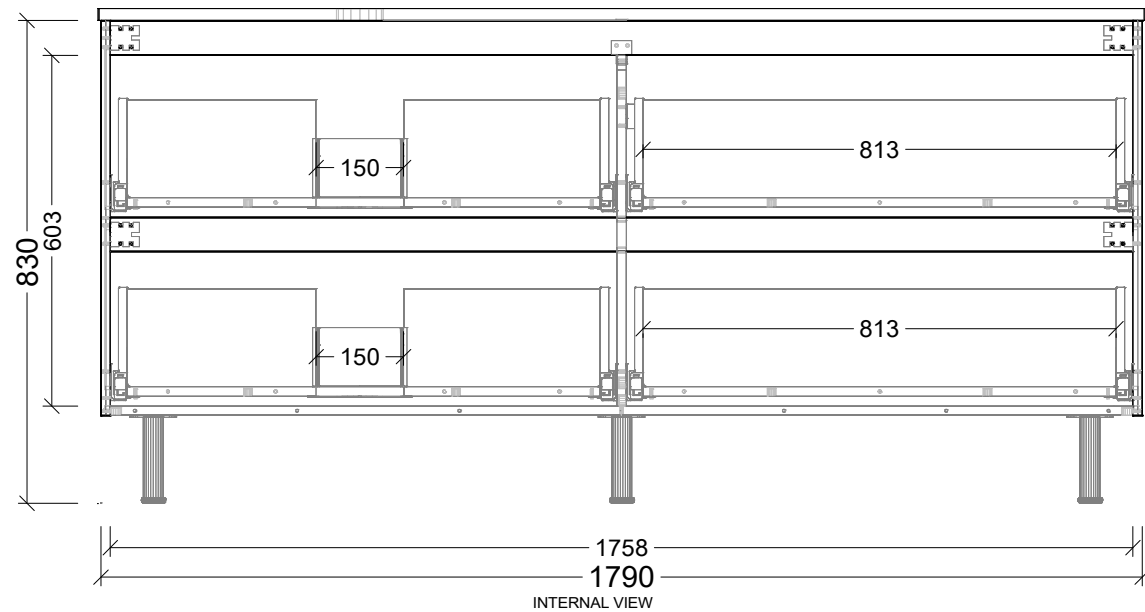

EXTERNAL VIEW

Range Nevada Plus Classic

Mount On Legs

Size 1800

SKU NVPC-VCO-1800-L-X-L

TOP DETAILS

Available Tops	Waste Centre (mm)
1 - SilkSurface	450

NOTES

Revision 01

Date 27/03/26

DIMENSIONS SHOWN ARE IN MILLIMETERS, ARE NOMINAL ONLY AND SUBJECT TO CHANGE AT ANY TIME.

DO NOT SCALE DRAWINGS. INSTALLER TO CONFIRM ALL DIMENSIONS ON-SITE PRIOR TO INSTALL.

SIZE VARIATION (+/- 3%) IS TO BE EXPECTED ON CERAMIC TOPS. E&OE.