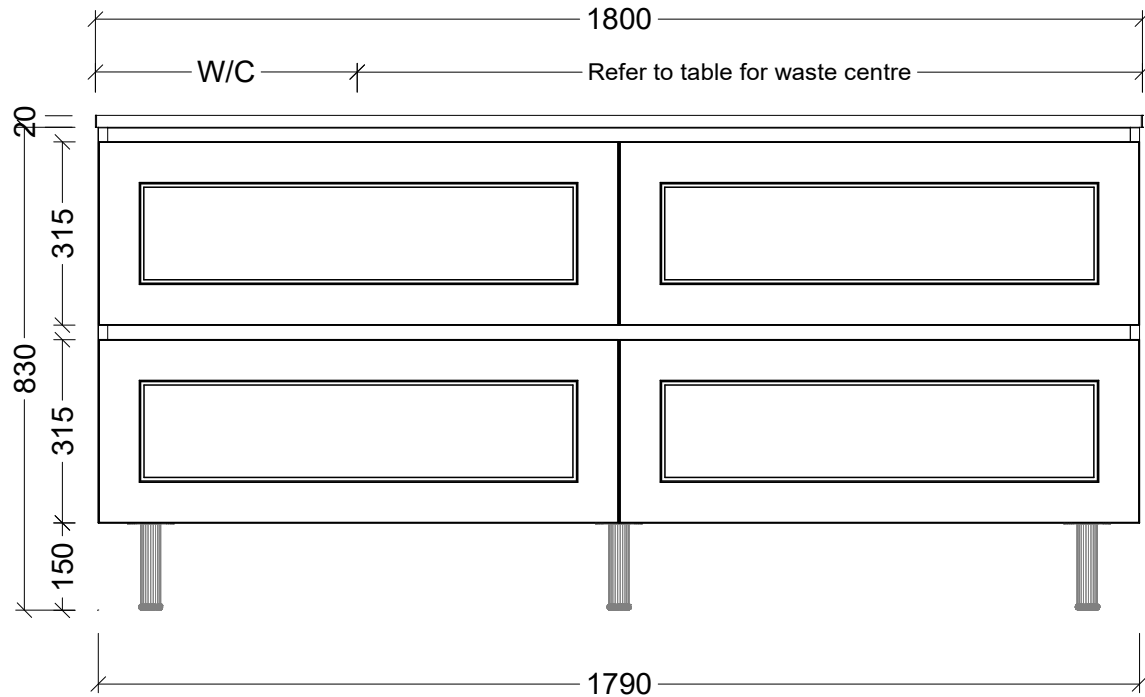

EXTERNAL VIEW

Range Nevada Plus Classic

Mount On Legs

Size 1800

SKU NVPC-VCO-1800-L-X-L

TOP DETAILS

Available Tops	Waste Centre (mm)
1 - SilkSurface	450

NOTES

Revision 01

Date 27/03/26

DIMENSIONS SHOWN ARE IN MILLIMETERS, ARE NOMINAL ONLY AND SUBJECT TO CHANGE AT ANY TIME.

DO NOT SCALE DRAWINGS. INSTALLER TO CONFIRM ALL DIMENSIONS ON-SITE PRIOR TO INSTALL.

SIZE VARIATION (+/- 3%) IS TO BE EXPECTED ON CERAMIC TOPS. E&OE.