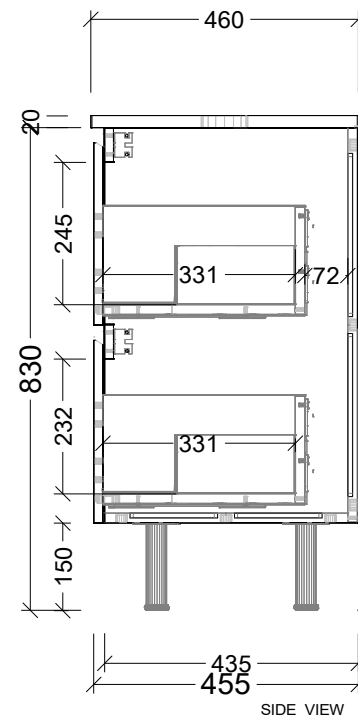

EXTERNAL VIEW

Range Nevada Plus Classic

Mount On Legs

Size 1800

SKU NVPC-VCO-1800-L-X-L

TOP DETAILS

Available Tops	Waste Centre (mm)
1 - SilkSurface	450

NOTES

Revision 01

Date 27/03/26

DIMENSIONS SHOWN ARE IN MILLIMETERS, ARE NOMINAL ONLY AND SUBJECT TO CHANGE AT ANY TIME.

DO NOT SCALE DRAWINGS. INSTALLER TO CONFIRM ALL DIMENSIONS ON-SITE PRIOR TO INSTALL.

SIZE VARIATION (+/- 3%) IS TO BE EXPECTED ON CERAMIC TOPS. E&OE.