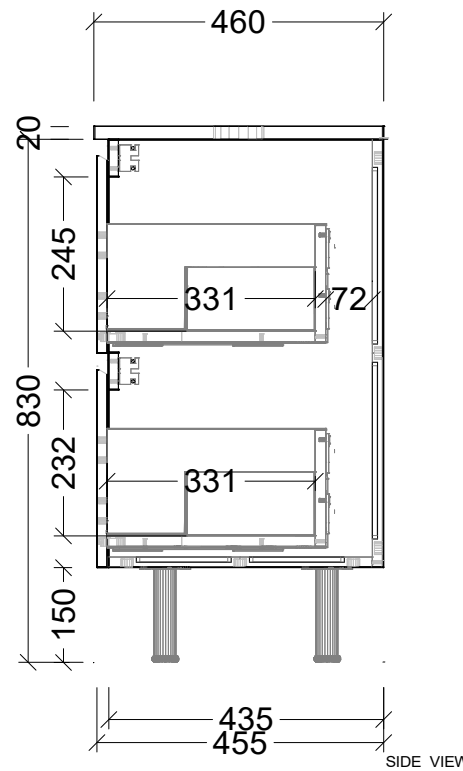

EXTERNAL VIEW

INTERNAL VIEW

SIDE VIEW

Range	Nevada Plus Classic
Mount	On Legs
Size	600
SKU	NVPC-VCO-600-C-X-L

TOP DETAILS

Available Tops	1 - SilkSurface
	2 - Alpha Ceramic
	3 - Regal Mineral
	4 - Stadium Mineral

Top Notes

NOTES

Revision	01
Date	20/02/26

DIMENSIONS SHOWN ARE IN MILLIMETERS, ARE NOMINAL ONLY AND SUBJECT TO CHANGE AT ANY TIME.
DO NOT SCALE DRAWINGS.
INSTALLER TO CONFIRM ALL DIMENSIONS ON-SITE PRIOR TO INSTALL.
SIZE VARIATION (+/- 3%) IS TO BE EXPECTED ON CERAMIC TOPS.
E&OE.