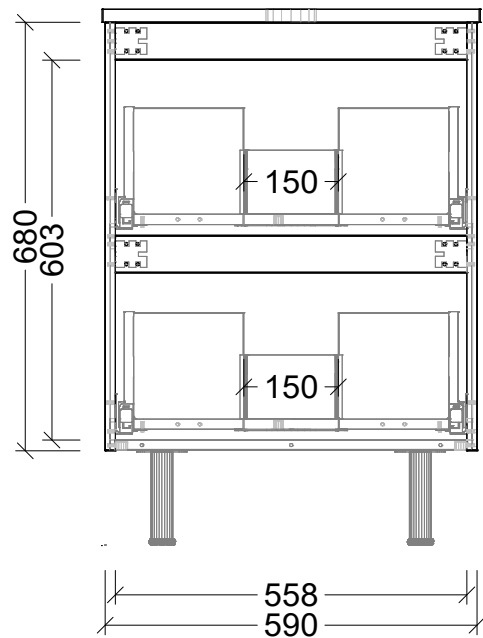

EXTERNAL VIEW

INTERNAL VIEW

SIDE VIEW

Range	Nevada Plus Classic
Mount	On Legs
Size	600
SKU	NVPC-VCO-600-C-X-L

TOP DETAILS

Available Tops	1 - SilkSurface
	2 - Alpha Ceramic
	3 - Regal Mineral
	4 - Stadium Mineral

Top Notes

NOTES

Revision	01
Date	20/02/26

DIMENSIONS SHOWN ARE IN MILLIMETERS, ARE NOMINAL ONLY AND SUBJECT TO CHANGE AT ANY TIME.
DO NOT SCALE DRAWINGS.
INSTALLER TO CONFIRM ALL DIMENSIONS ON-SITE PRIOR TO INSTALL.
SIZE VARIATION (+/- 3%) IS TO BE EXPECTED ON CERAMIC TOPS.
E&OE.