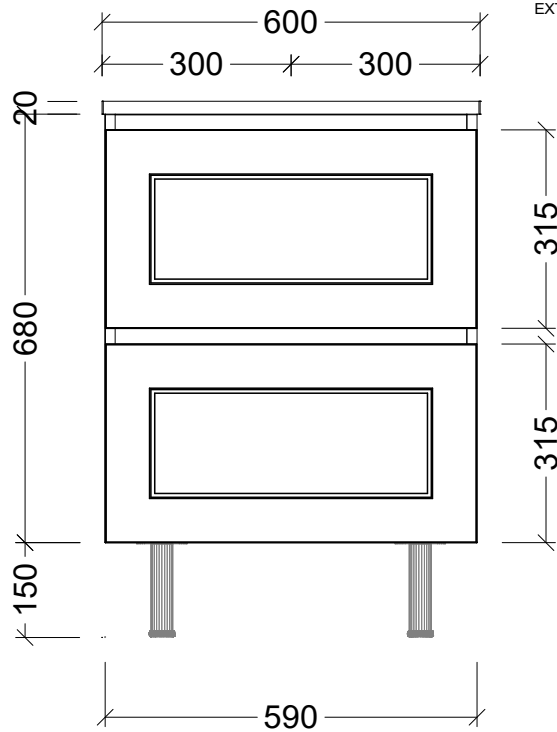

EXTERNAL VIEW

INTERNAL VIEW

SIDE VIEW

Range	Nevada Plus Classic
Mount	On Legs
Size	600
SKU	NVPC-VCO-600-C-X-L

TOP DETAILS

Available Tops	1 - SilkSurface
	2 - Alpha Ceramic
	3 - Regal Mineral
	4 - Stadium Mineral

Top Notes

NOTES

Revision	01
Date	20/02/26

DIMENSIONS SHOWN ARE IN MILLIMETERS, ARE NOMINAL ONLY AND SUBJECT TO CHANGE AT ANY TIME.
DO NOT SCALE DRAWINGS.
INSTALLER TO CONFIRM ALL DIMENSIONS ON-SITE PRIOR TO INSTALL.
SIZE VARIATION (+/- 3%) IS TO BE EXPECTED ON CERAMIC TOPS.
E&OE.