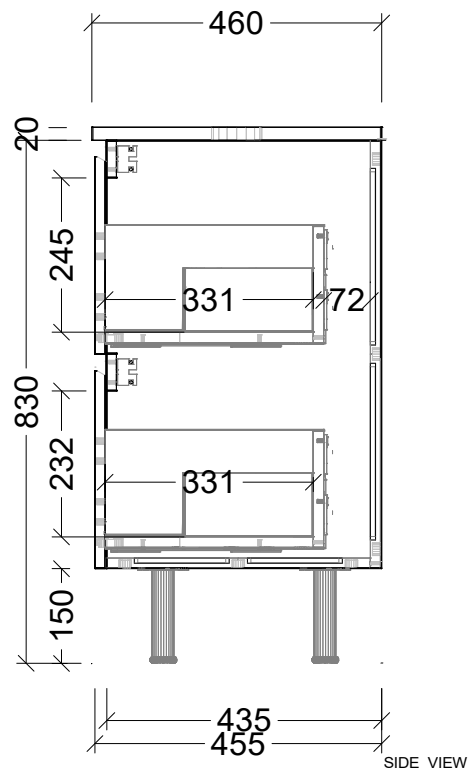

EXTERNAL VIEW

INTERNAL VIEW

SIDE VIEW

Range	Nevada Plus Classic
Mount	On Legs
Size	750
SKU	NVPC-VCO-750-C-X-L

TOP DETAILS

Available Tops	1 - SilkSurface
	2 - Alpha Ceramic
	3 - Regal Mineral
	4 - Stadium Mineral
	5 - Haven Dolomite

NOTES

Revision	01
Date	20/02/26

DIMENSIONS SHOWN ARE IN MILLIMETERS, ARE NOMINAL ONLY AND SUBJECT TO CHANGE AT ANY TIME.
DO NOT SCALE DRAWINGS.
INSTALLER TO CONFIRM ALL DIMENSIONS ON-SITE PRIOR TO INSTALL.
SIZE VARIATION (+/- 3%) IS TO BE EXPECTED ON CERAMIC TOPS.
E&OE.