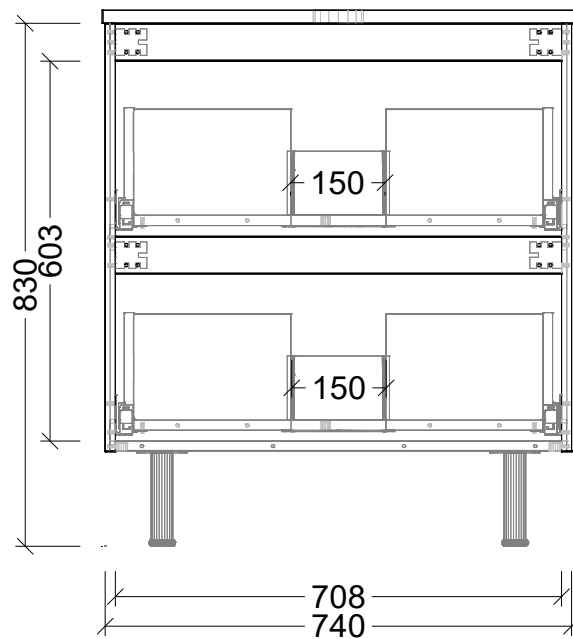

EXTERNAL VIEW

INTERNAL VIEW

SIDE VIEW

Range	Nevada Plus Classic
Mount	On Legs
Size	750
SKU	NVPC-VCO-750-C-X-L

TOP DETAILS

Available Tops	1 - SilkSurface
	2 - Alpha Ceramic
	3 - Regal Mineral
	4 - Stadium Mineral
	5 - Haven Dolomite

NOTES

Revision	01
Date	20/02/26

DIMENSIONS SHOWN ARE IN MILLIMETERS, ARE NOMINAL ONLY AND SUBJECT TO CHANGE AT ANY TIME.
DO NOT SCALE DRAWINGS.
INSTALLER TO CONFIRM ALL DIMENSIONS ON-SITE PRIOR TO INSTALL.
SIZE VARIATION (+/- 3%) IS TO BE EXPECTED ON CERAMIC TOPS.
E&OE.