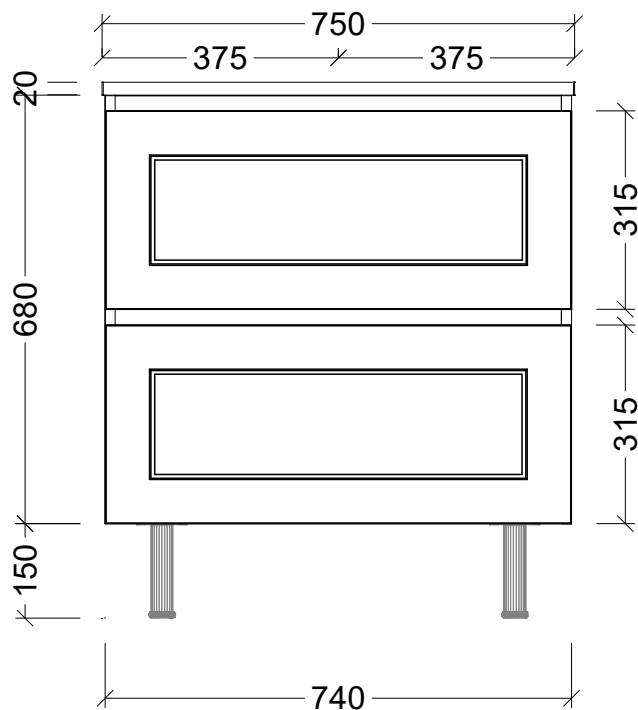

EXTERNAL VIEW

INTERNAL VIEW

SIDE VIEW

Range	Nevada Plus Classic
Mount	On Legs
Size	750
SKU	NVPC-VCO-750-C-X-L

TOP DETAILS

Available Tops	1 - SilkSurface
	2 - Alpha Ceramic
	3 - Regal Mineral
	4 - Stadium Mineral
	5 - Haven Dolomite

NOTES

Revision	01
Date	20/02/26

DIMENSIONS SHOWN ARE IN MILLIMETERS, ARE NOMINAL ONLY AND SUBJECT TO CHANGE AT ANY TIME.
DO NOT SCALE DRAWINGS.
INSTALLER TO CONFIRM ALL DIMENSIONS ON-SITE PRIOR TO INSTALL.
SIZE VARIATION (+/- 3%) IS TO BE EXPECTED ON CERAMIC TOPS.
E&OE.