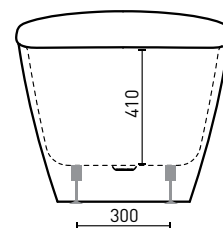

- Integrated overflow
- Australian Standard 1172.5:2019
- Adjustable self-supporting feet
- Lumbar support
- Suitable for dual bathing
- Internal steel support frame

PRODUCT SPECIFICATIONS

Colour:	High gloss white
Material:	Premium sanitary grade acrylic
Length:	1480mm / 1680mm
Width:	750mm
Height:	685mm
Capacity:	129L / 150L [200mm below the bath rim]
Bath Type:	Freestanding
Waste Position:	Centre
Net Weight:	40kg / 44kg
Warranty:	10 years* (refer to decina.com.au)

OPTIONAL ACCESSORIES

For straight through waste connections

- 40mm Removable Pop-Down Waste W/O Chrome OWA018
- 40mm Removable Pop-Down Waste W/O White OWA020

For use when a waste connector is required

- Pop-down waste & flexi connector Chrome OWA010
- Pop-down waste & flexi connector White OWA022
- Screw pack for bath pop down OWA015 (necessary for baths with overflow wall thickness greater than 12mm)
- Sia Headrest Black Curved SY242-B