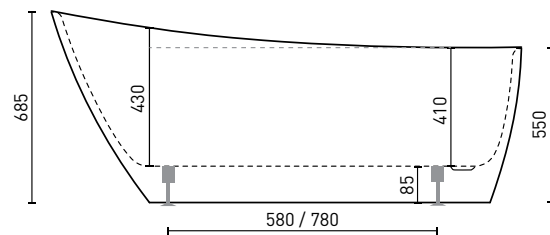

- Integrated overflow
- Australian Standard 1172.5:2019
- Adjustable self-supporting feet
- Lumbar support
- Suitable for dual bathing
- Internal steel support frame

PRODUCT SPECIFICATIONS

Colour:	High gloss white
Material:	Premium sanitary grade acrylic
Length:	1480mm / 1680mm
Width:	750mm
Height:	685mm
Capacity:	129L / 150L [200mm below the bath rim]
Bath Type:	Freestanding
Waste Position:	Centre
Net Weight:	40kg / 44kg
Warranty:	10 years* (refer to decina.com.au)

OPTIONAL ACCESSORIES

For straight through waste connections

- 40mm Removable Pop-Down Waste W/O Chrome OWA018
- 40mm Removable Pop-Down Waste W/O White OWA020

For use when a waste connector is required

- Pop-down waste & flexi connector Chrome OWA010
- Pop-down waste & flexi connector White OWA022
- Screw pack for bath pop down OWA015 (necessary for baths with overflow wall thickness greater than 12mm)
- Sia Headrest Black Curved SY242-B