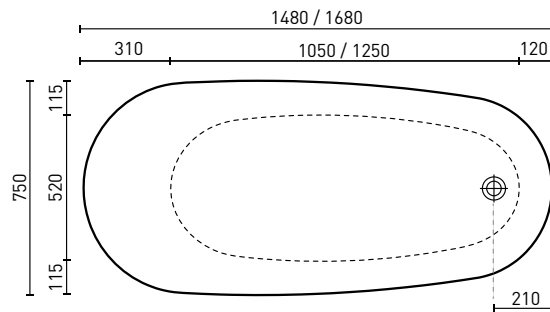

- Integrated overflow
- Australian Standard 1172.5:2019
- Adjustable self-supporting feet
- Lumbar support
- Suitable for dual bathing
- Internal steel support frame

PRODUCT SPECIFICATIONS

Colour:	High gloss white
Material:	Premium sanitary grade acrylic
Length:	1480mm / 1680mm
Width:	750mm
Height:	685mm
Capacity:	129L / 150L [200mm below the bath rim]
Bath Type:	Freestanding
Waste Position:	Centre
Net Weight:	40kg / 44kg
Warranty:	10 years* (refer to decina.com.au)

OPTIONAL ACCESSORIES

For straight through waste connections

- 40mm Removable Pop-Down Waste W/O Chrome OWA018
- 40mm Removable Pop-Down Waste W/O White OWA020

For use when a waste connector is required

- Pop-down waste & flexi connector Chrome OWA010
- Pop-down waste & flexi connector White OWA022
- Screw pack for bath pop down OWA015 (necessary for baths with overflow wall thickness greater than 12mm)
- Sia Headrest Black Curved SY242-B