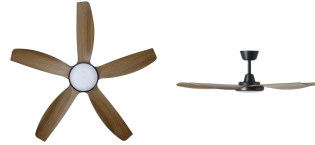

20796607

MIAMI

Contact | Support
eglo.com/en/eglo-worldwide

General Information

Material number	20796607
EAN/UPC	9008606386901

Dimensions

Article Diameter (in mm/in)	1220
Article Height (in mm/in)	330
Height - ceiling to bottom of blade (in mm/in)	306
Canopy Diameter (in mm/in)	150

Fan

Motor Type	DC
Wattage	40
Operation Voltage	220-240V, 50Hz
Enclosure Colour	black matt
Enclosure Material	ABS
Blade Colour (1)	teak
Blade Material	ABS
Number of blades	5
Blade Adjustment Angle	variable
Suitable for slopes up to	13