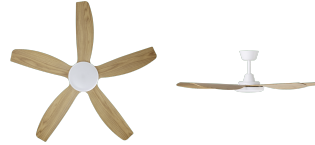

General Information

Material number	20796616
EAN/UPC	9008606386895

Dimensions

Article Diameter (in mm/in)	1220
Article Height (in mm/in)	330
Height - ceiling to bottom of blade (in mm/in)	306
Canopy Diameter (in mm/in)	150

Fan

Motor Type	DC
Wattage	40
Operation Voltage	220-240V, 50Hz
Enclosure Colour	white matt
Enclosure Material	ABS
Blade Colour (1)	blackbutt
Blade Material	ABS
Number of blades	5
Blade Adjustment Angle	variable
Suitable for slopes up to	13