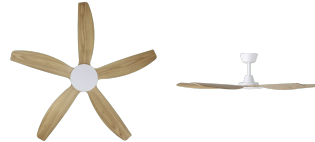

20796416

MIAMI

Contact | Support
eglo.com/en/eglo-worldwide

General Information

Material number	20796416
EAN/UPC	9008606386819

Dimensions

Article Diameter (in mm/in)	1320
Article Height (in mm/in)	307
Height - ceiling to bottom of blade (in mm/in)	306
Canopy Diameter (in mm/in)	150

Fan

Motor Type	DC
Wattage	45
Operation Voltage	220-240V, 50Hz
Enclosure Colour	white matt
Enclosure Material	ABS
Blade Colour (1)	blackbutt
Blade Material	ABS
Number of blades	5
Blade Adjustment Angle	variable
Suitable for slopes up to	13