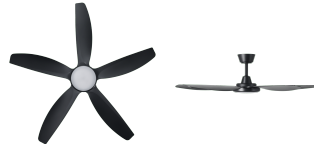

20796702

MIAMI

Contact | Support
eglo.com/en/eglo-worldwide

General Information

Material number	20796702
EAN/UPC	9008606386925

Dimensions

Article Diameter (in mm/in)	1320
Article Height (in mm/in)	330
Height - ceiling to bottom of blade (in mm/in)	306
Canopy Diameter (in mm/in)	150

Fan

Motor Type	DC
Wattage	45
Operation Voltage	220-240V, 50Hz
Enclosure Colour	black matt
Enclosure Material	ABS
Blade Colour (1)	black matt
Blade Material	ABS
Number of blades	5
Blade Adjustment Angle	variable
Suitable for slopes up to	13