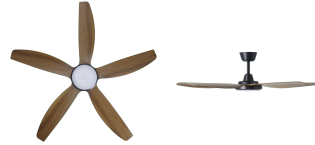

General Information

Material number	20796707
EAN/UPC	9008606386949

Dimensions

Article Diameter (in mm/in)	1320
Article Height (in mm/in)	330
Height - ceiling to bottom of blade (in mm/in)	306
Canopy Diameter (in mm/in)	150

Fan

Motor Type	DC
Wattage	45
Operation Voltage	220-240V, 50Hz
Enclosure Colour	black matt
Enclosure Material	ABS
Blade Colour (1)	teak
Blade Material	ABS
Number of blades	5
Blade Adjustment Angle	variable
Suitable for slopes up to	13