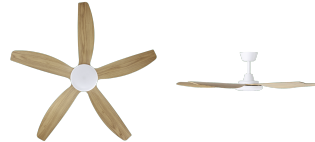

20796716

MIAMI

Contact | Support
eglo.com/en/eglo-worldwide

General Information

Material number	20796716
EAN/UPC	9008606386932

Dimensions

Article Diameter (in mm/in)	1320
Article Height (in mm/in)	330
Height - ceiling to bottom of blade (in mm/in)	306
Canopy Diameter (in mm/in)	150

Fan

Motor Type	DC
Wattage	45
Operation Voltage	220-240V, 50Hz
Enclosure Colour	white matt
Enclosure Material	ABS
Blade Colour (1)	blackbutt
Blade Material	ABS
Number of blades	5
Blade Adjustment Angle	variable
Suitable for slopes up to	13