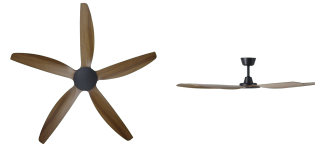

Contact | Support
eglo.com/en/eglo-worldwide