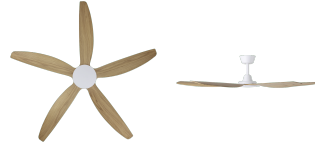

20796516

MIAMI

Contact | Support
eglo.com/en/eglo-worldwide

General Information

Material number	20796516
EAN/UPC	9008606386857

Dimensions

Article Diameter (in mm/in)	1520
Article Height (in mm/in)	307
Height - ceiling to bottom of blade (in mm/in)	305
Canopy Diameter (in mm/in)	150

Fan

Motor Type	DC
Wattage	50
Operation Voltage	220-240V, 50Hz
Enclosure Colour	white matt
Enclosure Material	ABS
Blade Colour (1)	blackbutt
Blade Material	ABS
Number of blades	5
Blade Adjustment Angle	variable
Suitable for slopes up to	13