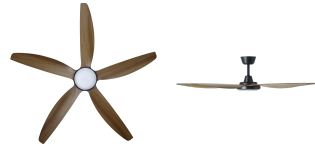

Contact | Support
eglo.com/en/eglo-worldwide