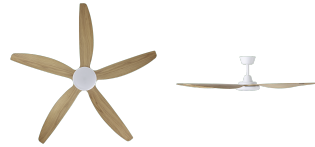

Contact | Support
eglo.com/en/eglo-worldwide