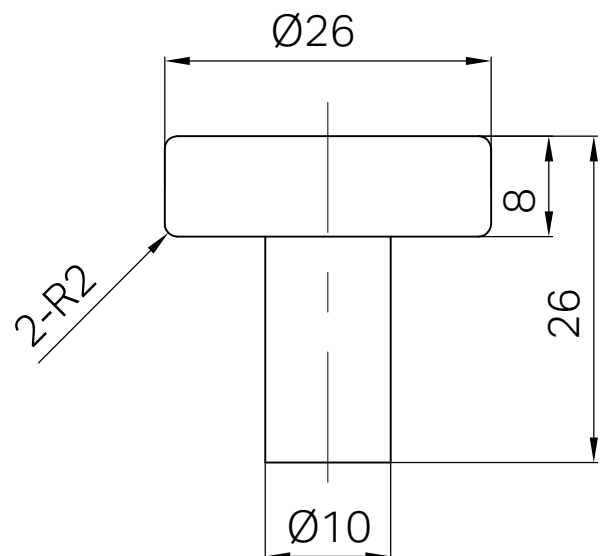

Mecca Cabinet Knob – Ø26

Finish & SKU

 Chrome 25F006CH	 Brushed Nickel 25F006BN
 Matte Black 25F006MB	 Brushed Gold 25F006BG
 Brushed Bronze 25F006BZ	 Gun Metal 25F006GM
 Matte White 25F006MW	

Warranty

Features

- 316 stainless steel construction
- Ø26 mm minimalist round design
- Suitable for panel thicknesses from 15–25 mm or 35–40mm
- Supplied with two screw lengths: M4 × 30 mm and M4 × 45 mm

Maintenance And Care

- Dimensions are nominal measurements only.