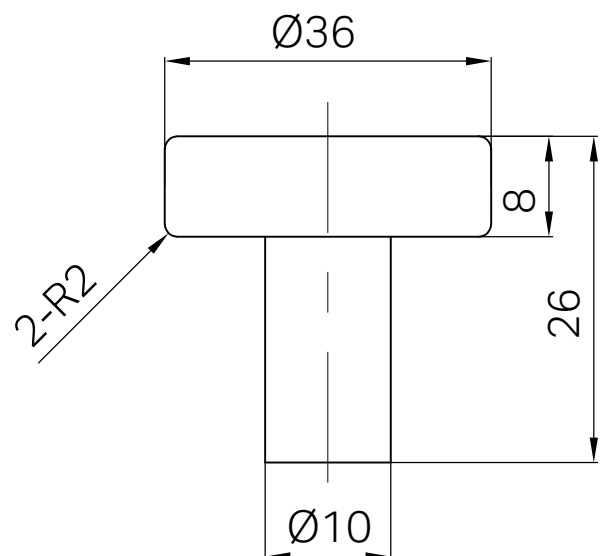

Mecca Cabinet Knob – Ø36

Finish & SKU

| | |
|--|---|
|  Chrome 25F007CH |  Brushed Nickel 25F007BN |
|  Matte Black 25F007MB |  Brushed Gold 25F007BG |
|  Brushed Bronze 25F007BZ |  Gun Metal 25F007GM |
|  Matte White 25F007MW | |

Warranty

Features

- 316 stainless steel construction
- Ø36 mm minimalist round design
- Suitable for panel thicknesses from 15–25 mm or 35–40mm
- Supplied with two screw lengths: M4 × 30 mm and M4 × 45 mm

- Dimensions are nominal measurements only.