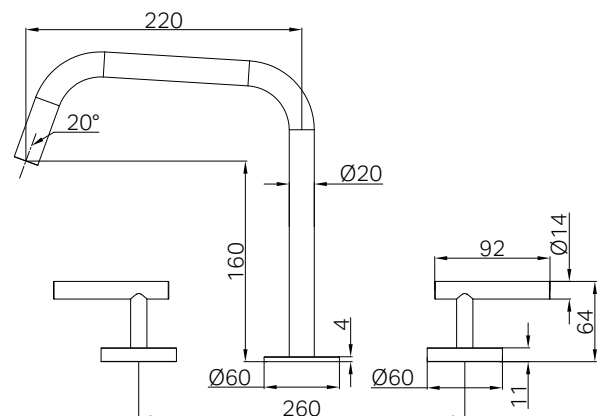

Mecca Lever Bath/Kitchen Set Edge Spout II

Finish & SKU

 Chrome 25D003CH	 Brushed Nickel 25D003BN
 Matte Black 25D003MB	 Brushed Gold 25D003BG
 Brushed Bronze 25D003BZ	 Gun Metal 25D003GM
 Matte White 25D003MW	

Specifications

Watermark License

WM-060073

Temperature Rating

Min 1°C-Max 75°C

Pressure Rating

Min 150kpa-Max 500kpa

Warranty

Features

- Features a sleek Edge spout design with 180-degree swivel functionality, providing flexibility for both bath and kitchen applications.
- Built with a durable T-shaped copper connection, offering adjustable spacing between the handles and spout for maximum versatility.
- Equipped with a 1/4 turn cartridge for smooth and precise water flow control.
- Standard configuration includes a flow-restricting aerator for kitchen use. For bath applications, a non-restrictive aerator is included for faster water delivery.
- Available in seven stunning finishes: Chrome, Matte Black, Matte White, Brushed Nickel, Brushed Gold, Gun Metal, and Brushed Bronze.

- Dimensions are nominal measurements only.