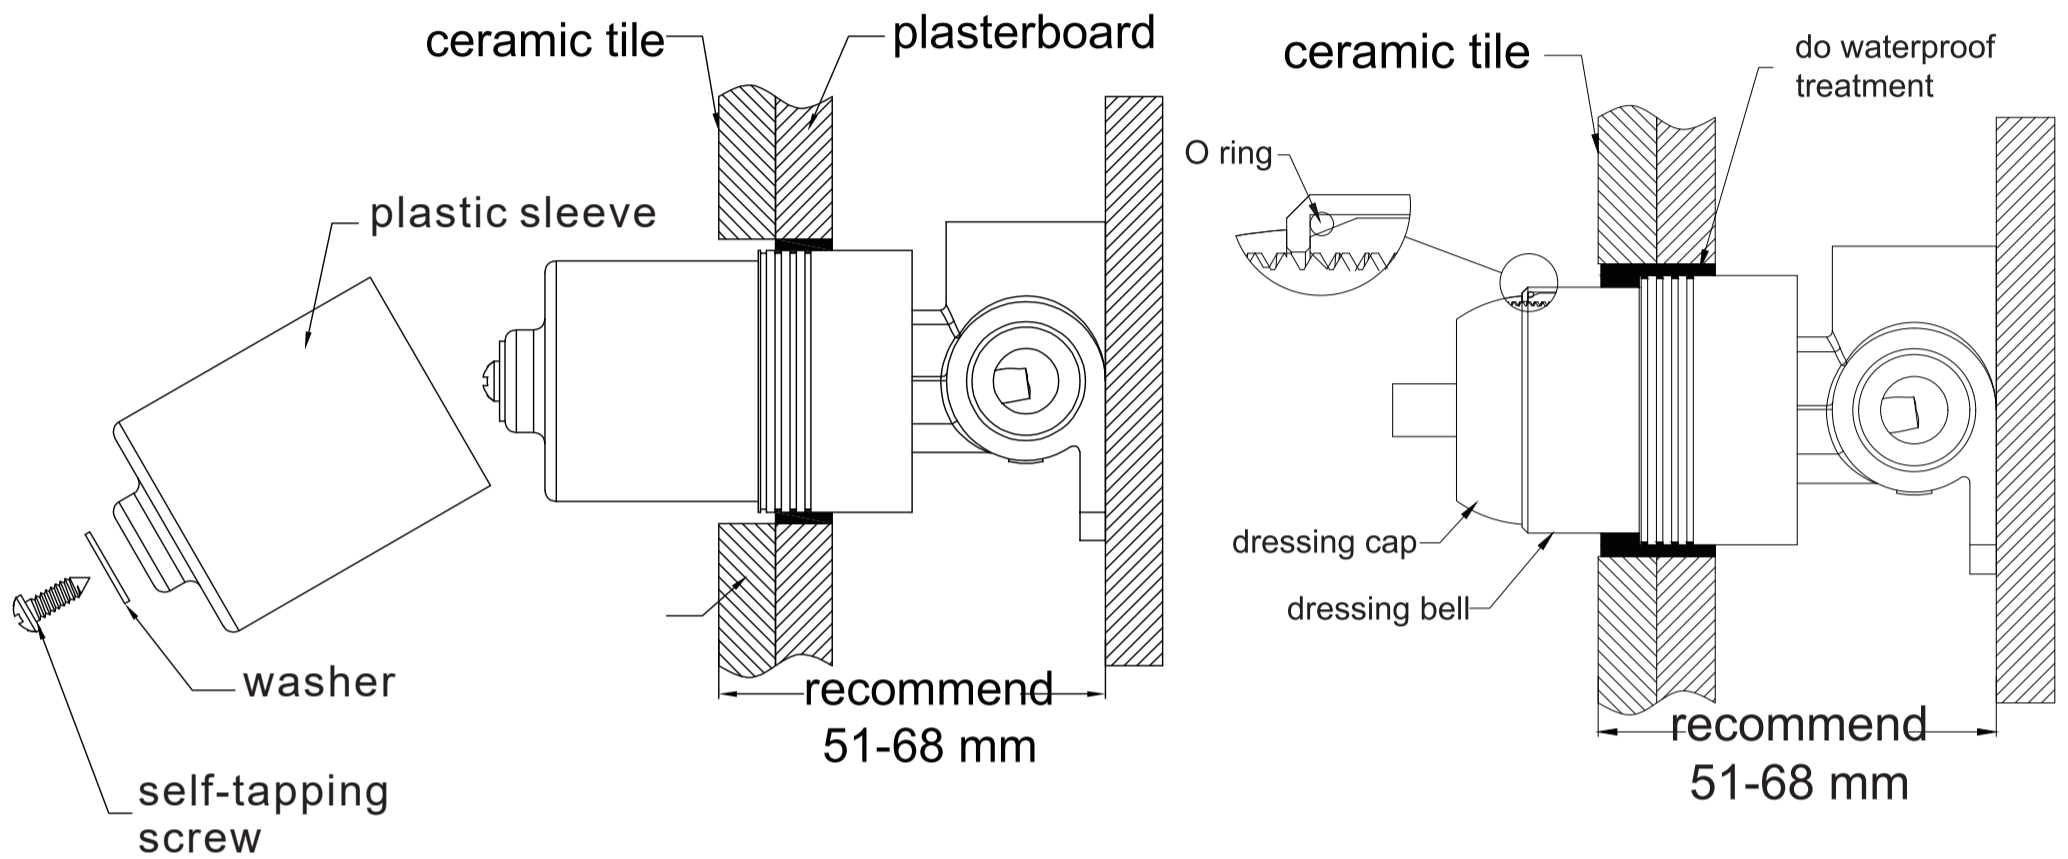

Temperature Rating

Min 1°C - Max 75°C

Pressure Rating

Min 150kpa - Max 500kpa

Packaging Includes

1x Plate
1x Handle
1x Cartridge Bell
1x Dressing Ring

Finish & SKU

Chrome NR221911htCH	Gun Metal NR221911htGM	Brushed Bronze NR221911htBZ	Brushed Nickel NR221911htBN
Matte Black NR221911htMB	Brushed Gold NR221911htBG	Matte White NR221911htMW	

*Dimensions are nominal measurements only.

Installation Instruction For Trim Kits Only

1. Drill a $\phi 50$ mm hole in the ceramic tile, then position it as shown in the above diagram.
2. Undo the self-tapping screw, washer, plastic sleeve.

3. Insert the O ring to the dressing bell groove, and slide the dressing bell onto cartridge.
4. Apply waterproof treatment to the area in the diagram above.
5. Tighten the dressing ring on the dressing bell.

6. Slide the backplate onto the wall.
7. Attach the washer to the cartridge rod, position the handle, tighten it with a grub screw using an Allen key, and cap the grub screw hole.

Nero