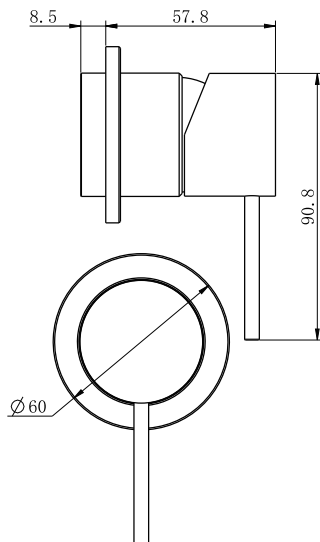

Mecca Shower Mixer 60mm Plate Trim Kits Only

Nero

Lead Free

Versions:202506

Drawing

Specifications

Watermark License

WM-060073

Temperature Rating

Min 1°C - Max 75°C

Pressure Rating

Min 150kpa - Max 500kpa

Packaging Includes

1x Plate
1x Handle
1x Cartridge Bell
1x Dressing Ring

Finish & SKU

Chrome NR221911htCH	Gun Metal NR221911htGM	Brushed Bronze NR221911htBZ	Brushed Nickel NR221911htBN
Matte Black NR221911htMB	Brushed Gold NR221911htBG	Matte White NR221911htMW	

*Dimensions are nominal measurements only.

Installation Instruction For Trim Kits Only

1. Drill a $\phi 50$ mm hole in the ceramic tile, then position it as shown in the above diagram.
2. Undo the self-tapping screw, washer, plastic sleeve.

6. Slide the backplate onto the wall.
7. Attach the washer to the cartridge rod, position the handle, tighten it with a grub screw using an Allen key, and cap the grub screw hole.

Nero