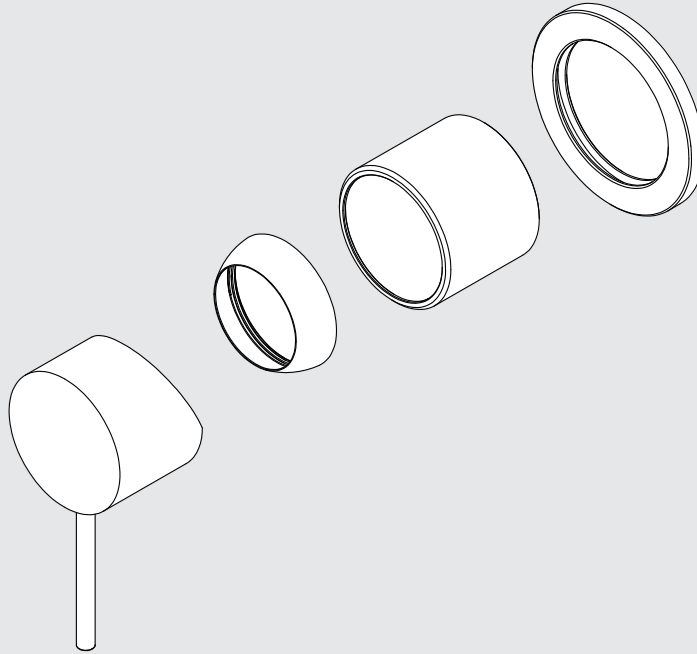

Mecca Shower Mixer 60mm Plate Trim Kits Only

Nero

Lead Free

Versions:202506

Drawing

Specifications

Watermark License

WM-060073

Temperature Rating

Min 1°C - Max 75°C

Pressure Rating

Min 150kpa - Max 500kpa

Packaging Includes

1x Plate
1x Handle
1x Cartridge Bell
1x Dressing Ring

Finish & SKU

Chrome NR221911htCH	Gun Metal NR221911htGM	Brushed Bronze NR221911htBZ	Brushed Nickel NR221911htBN
Matte Black NR221911htMB	Brushed Gold NR221911htBG	Matte White NR221911htMW	

*Dimensions are nominal measurements only.

Installation Instruction For Trim Kits Only

1. Drill a $\phi 50$ mm hole in the ceramic tile, then position it as shown in the above diagram.
2. Undo the self-tapping screw, washer, plastic sleeve.

6. Slide the backplate onto the wall.
7. Attach the washer to the cartridge rod, position the handle, tighten it with a grub screw using an Allen key, and cap the grub screw hole.

Nero