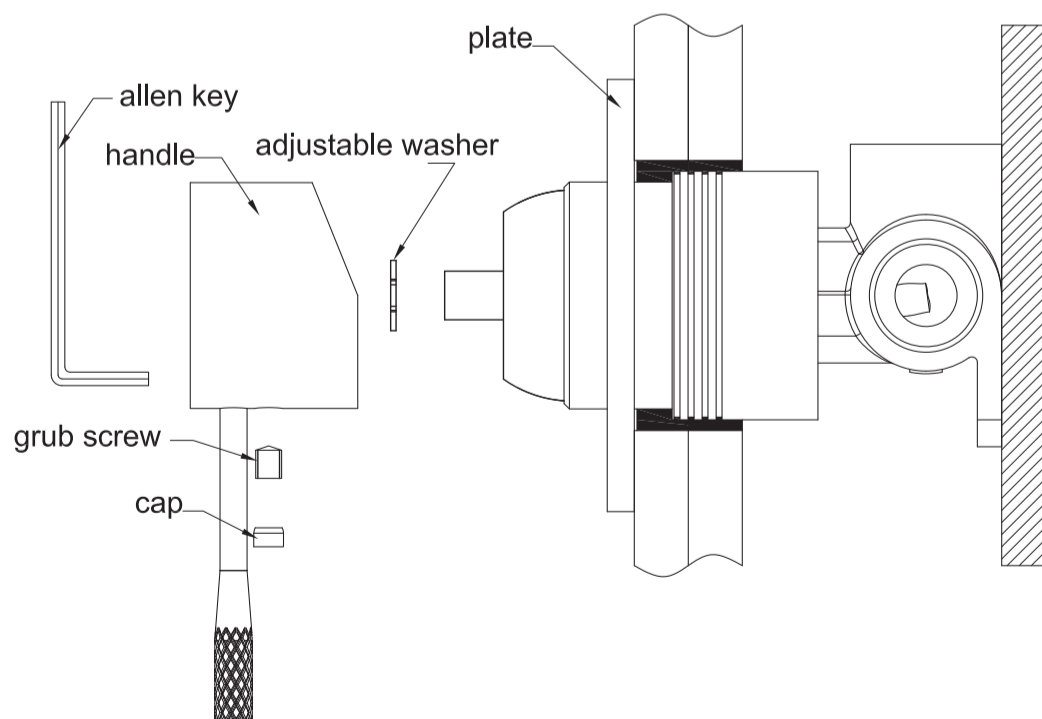

Temperature Rating

Min 1°C - Max 75°C

Pressure Rating

Min 150kpa - Max 500kpa

Packaging Includes

1x Plate
1x Handle
1x Cartridge Bell
1x Dressing Ring

Finish & SKU

Chrome NR221911htCH	Gun Metal NR221911htGM	Brushed Bronze NR221911htBZ	Brushed Nickel NR221911htBN
Matte Black NR221911htMB	Brushed Gold NR221911htBG	Matte White NR221911htMW	

*Dimensions are nominal measurements only.

Installation Instruction For Trim Kits Only

1. Drill a $\phi 50$ mm hole in the ceramic tile, then position it as shown in the above diagram.
2. Undo the self-tapping screw, washer, plastic sleeve.

3. Insert the O ring to the dressing bell groove, and slide the dressing bell onto cartridge.
4. Apply waterproof treatment to the area in the diagram above.
5. Tighten the dressing ring on the dressing bell.

6. Slide the backplate onto the wall.
7. Attach the washer to the cartridge rod, position the handle, tighten it with a grub screw using an Allen key, and cap the grub screw hole.

Nero