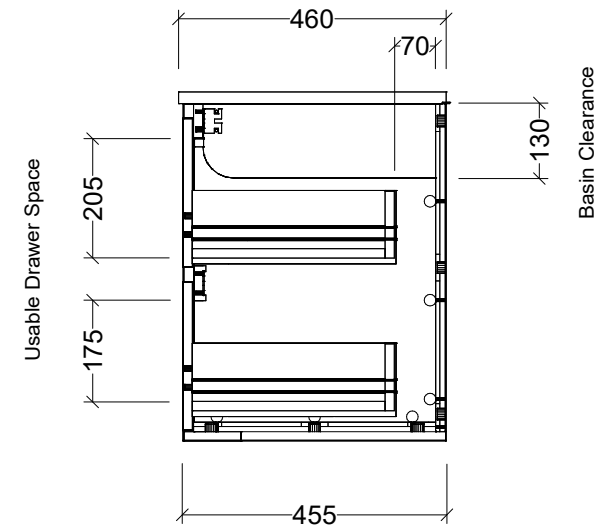

Timberline Bathroom Products Pty Ltd
 22 Myrtle Drive, Armidale NSW 2350
 www.timberline.com.au | 02 6773 8500

PLEASE NOTE: Due to the manufacturing process of ceramic tops, size variation (+/- 3%) is to be expected. E&OE. Copyright ©