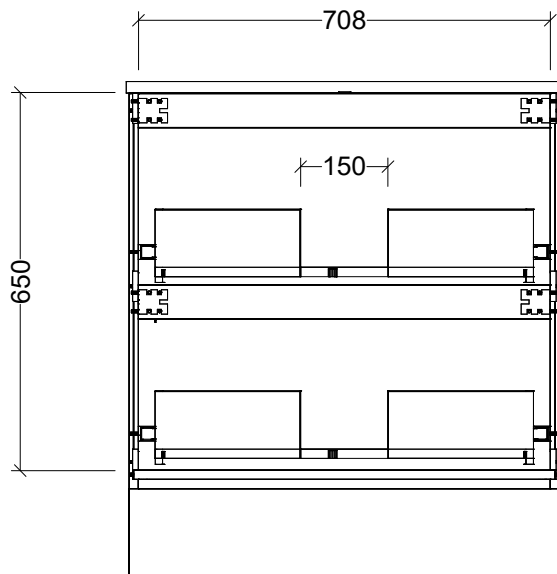

CABINET DETAILS

Range	Grange 750
Description	Centre Bowl Floorstanding
Cabinet SKU	GRA-VCO-750-C-X-F
TOP DETAILS	
Available Tops:	Alpha Ceramic
	Regal Mineral
	Haven Matt Dolomite
	Quest Gloss Dolomite
	SilkSurface
	Stone

Timberline Bathroom Products Pty Ltd
22 Myrtle Drive, Armidale NSW 2350
www.timberline.com.au | 02 6773 8500

PLEASE NOTE: Due to the manufacturing process of ceramic tops, size variation (+/- 3%) is to be expected. E&OE. Copyright ©