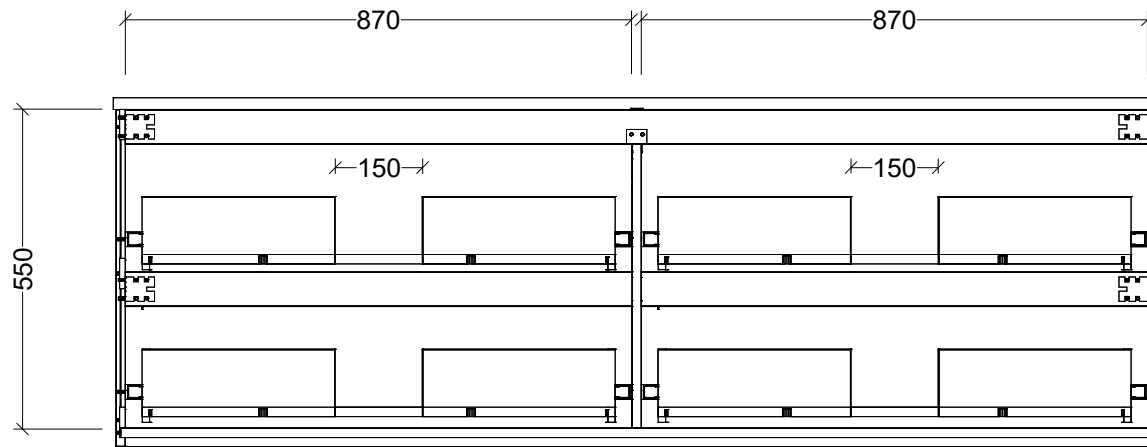

CABINET DETAILS

Range	Grange 1800
Description	Double Bowl Wall Hung
Cabinet SKU	GRA-VCO-1800-D-X-W
TOP DETAILS	
Available Tops:	Waste Centre (mm)
Regal Mineral	510
SilkSurface	450
Stone	450

Timberline Bathroom Products Pty Ltd
22 Myrtle Drive, Armidale NSW 2350
www.timberline.com.au | 02 6773 8500

PLEASE NOTE: Due to the manufacturing process of ceramic tops, size variation (+/- 3%) is to be expected. E&OE. Copyright ©