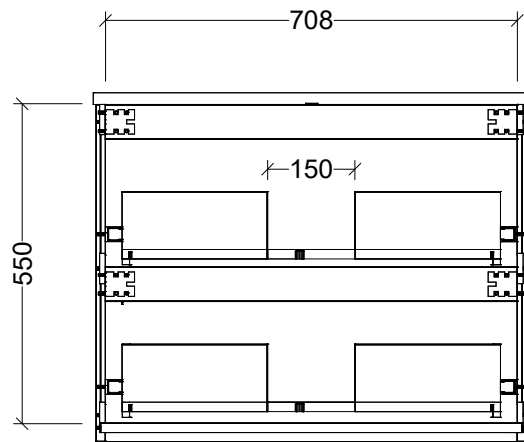

Timberline Bathroom Products Pty Ltd
 22 Myrtle Drive, Armidale NSW 2350
 www.timberline.com.au | 02 6773 8500

PLEASE NOTE: Due to the manufacturing process of ceramic tops, size variation (+/- 3%) is to be expected. E&OE. Copyright ©