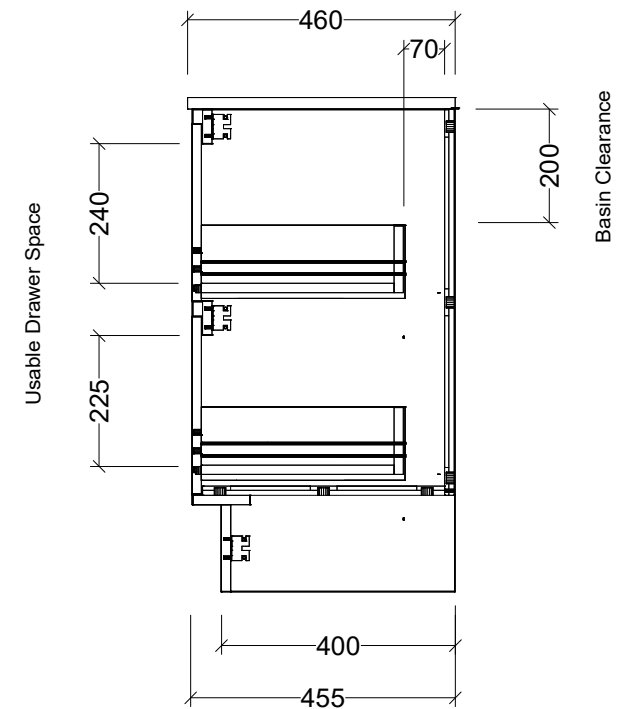

CABINET DETAILS

Range	Grange 900
Description	Centre Bowl Floorstanding
Cabinet SKU	GRA-VCO-900-C-X-F
TOP DETAILS	
Available Tops:	Alpha Ceramic
	Regal Mineral
	Haven Matt Dolomite
	Quest Gloss Dolomite
	SilkSurface
	Stone

Timberline Bathroom Products Pty Ltd
22 Myrtle Drive, Armidale NSW 2350
www.timberline.com.au | 02 6773 8500

PLEASE NOTE: Due to the manufacturing process of ceramic tops, size variation (+/- 3%) is to be expected. E&OE. Copyright ©