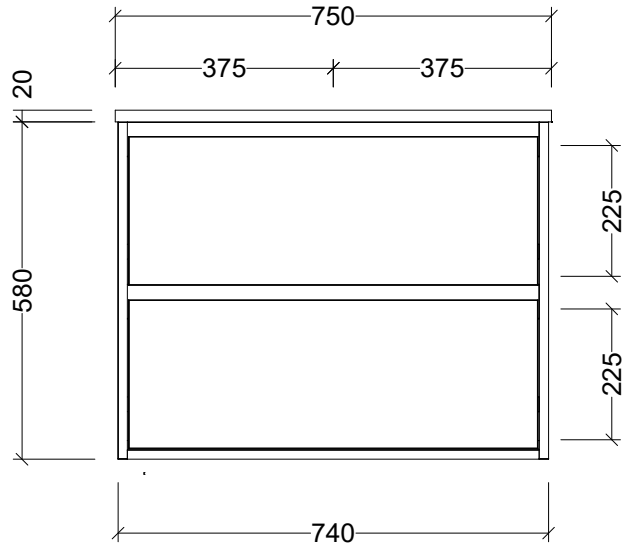

CABINET DETAILS

Range	Grange 750
Description	Centre Bowl Wall Hung
Cabinet SKU	GRA-VCO-750-C-X-W

TOP DETAILS

Available Tops:	Alpha Ceramic
	Regal Mineral
	Haven Matt Dolomite
	Quest Gloss Dolomite
	SilkSurface
	Stone

Timberline Bathroom Products Pty Ltd
22 Myrtle Drive, Armidale NSW 2350
www.timberline.com.au | 02 6773 8500

PLEASE NOTE: Due to the manufacturing process of ceramic tops, size variation (+/- 3%) is to be expected. E&OE. Copyright ©