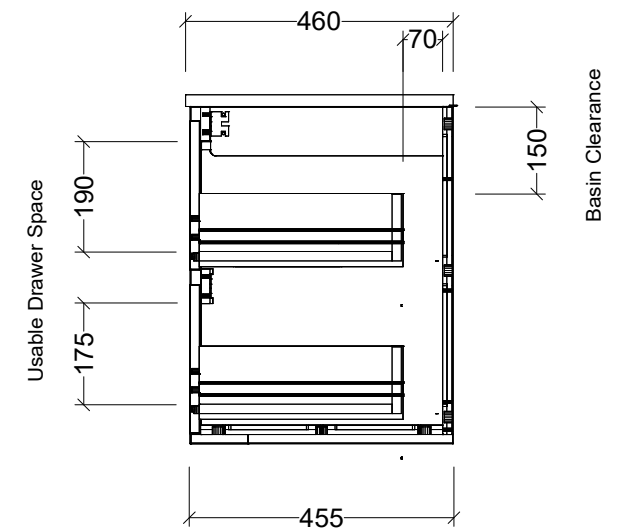

CABINET DETAILS

Range	Grange 1800
Description	Double Bowl Wall Hung
Cabinet SKU	GRA-VCO-1800-D-X-W
TOP DETAILS	
Available Tops:	Waste Centre (mm)
Regal Mineral	510
SilkSurface	450
Stone	450

Timberline Bathroom Products Pty Ltd
22 Myrtle Drive, Armidale NSW 2350
www.timberline.com.au | 02 6773 8500

PLEASE NOTE: Due to the manufacturing process of ceramic tops, size variation (+/- 3%) is to be expected. E&OE. Copyright ©