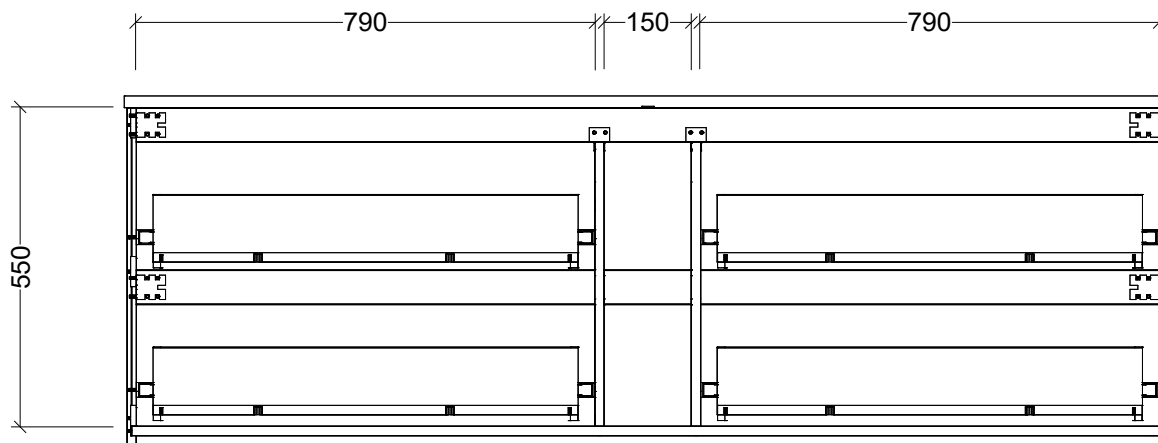

CABINET DETAILS

Range	Grange 1800
Description	Centre Bowl Wall Hung
Cabinet SKU	GRA-VCO-1800-C-X-W
TOP DETAILS	
Available Tops:	Regal Mineral
	SilkSurface
	Stone

Timberline Bathroom Products Pty Ltd
22 Myrtle Drive, Armidale NSW 2350
www.timberline.com.au | 02 6773 8500

PLEASE NOTE: Due to the manufacturing process of ceramic tops, size variation (+/- 3%) is to be expected. E&OE. Copyright ©