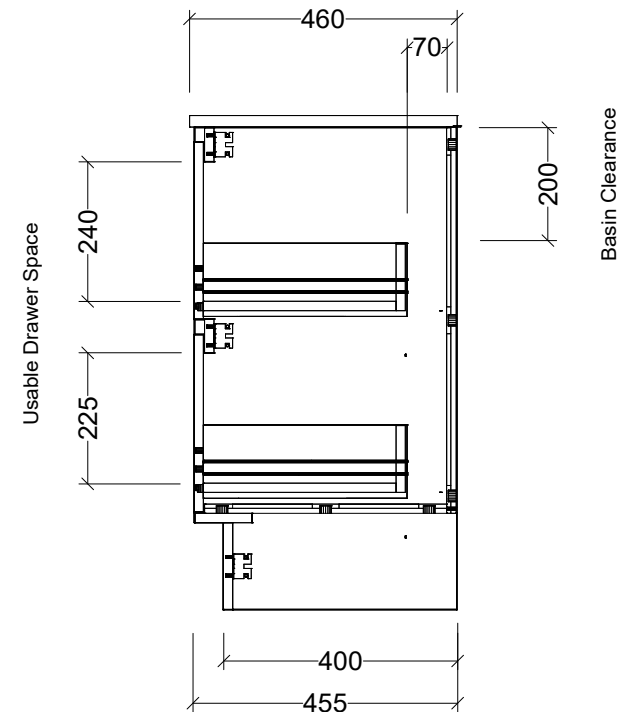

CABINET DETAILS

Range	Grange 750
Description	Centre Bowl Floorstanding
Cabinet SKU	GRA-VCO-750-C-X-F
TOP DETAILS	
Available Tops:	Alpha Ceramic
	Regal Mineral
	Haven Matt Dolomite
	Quest Gloss Dolomite
	SilkSurface
	Stone

Timberline Bathroom Products Pty Ltd
22 Myrtle Drive, Armidale NSW 2350
www.timberline.com.au | 02 6773 8500

PLEASE NOTE: Due to the manufacturing process of ceramic tops, size variation (+/- 3%) is to be expected. E&OE. Copyright ©