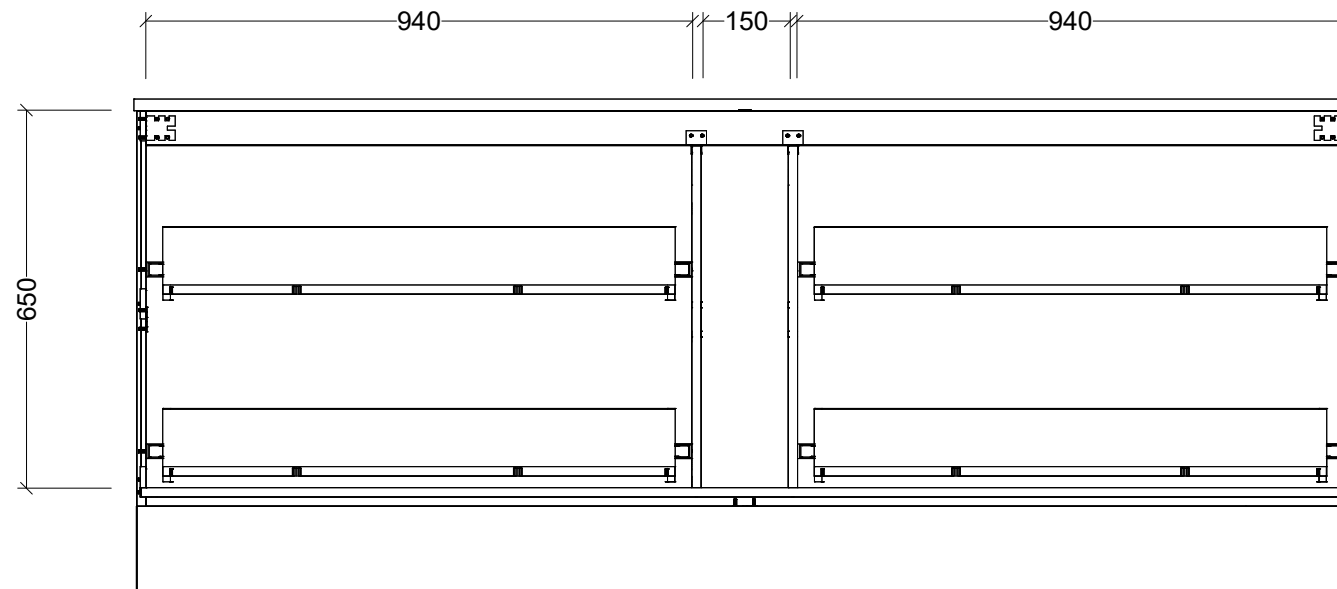

CABINET DETAILS

Range	Grange 2100
Description	Centre Bowl Floorstanding
Cabinet SKU	GRA-VCO-2100-C-X-F
TOP DETAILS	
Available Tops:	SilkSurface
	Stone

Timberline Bathroom Products Pty Ltd
22 Myrtle Drive, Armidale NSW 2350
www.timberline.com.au | 02 6773 8500

PLEASE NOTE: Due to the manufacturing process of ceramic tops, size variation (+/- 3%) is to be expected. E&OE. Copyright ©