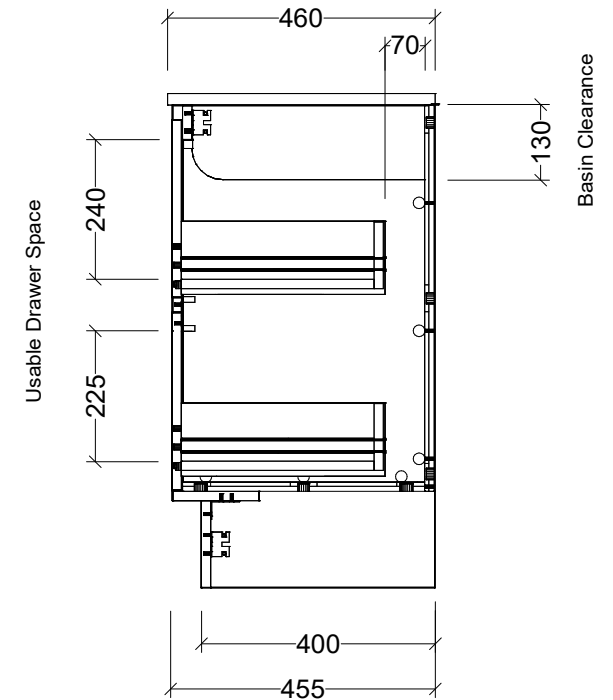

Timberline Bathroom Products Pty Ltd
 22 Myrtle Drive, Armidale NSW 2350
 www.timberline.com.au | 02 6773 8500

PLEASE NOTE: Due to the manufacturing process of ceramic tops, size variation (+/- 3%) is to be expected. E&OE. Copyright ©