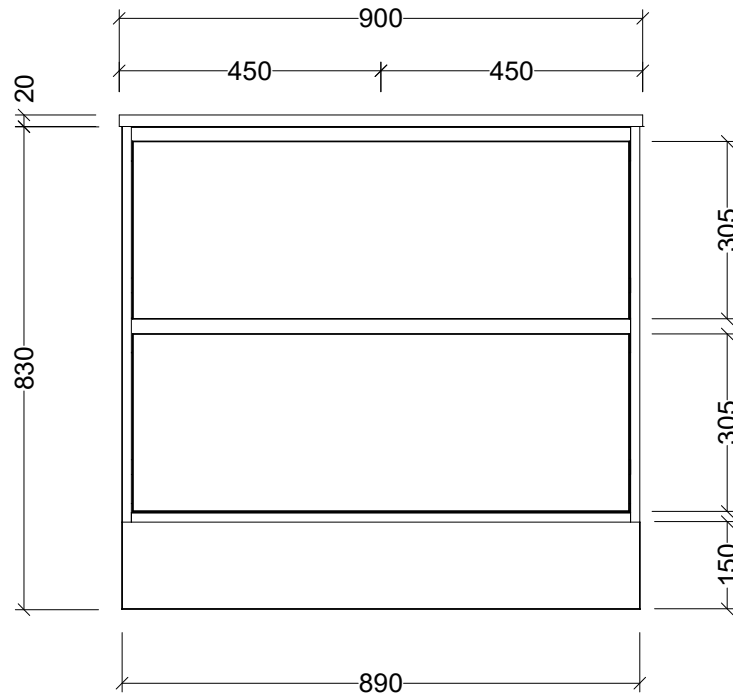

CABINET DETAILS

Range	Grange 900
Description	Centre Bowl Floorstanding
Cabinet SKU	GRA-VCO-900-C-X-F
TOP DETAILS	
Available Tops:	Alpha Ceramic
	Regal Mineral
	Haven Matt Dolomite
	Quest Gloss Dolomite
	SilkSurface
	Stone

Timberline Bathroom Products Pty Ltd
22 Myrtle Drive, Armidale NSW 2350
www.timberline.com.au | 02 6773 8500

PLEASE NOTE: Due to the manufacturing process of ceramic tops, size variation (+/- 3%) is to be expected. E&OE. Copyright ©