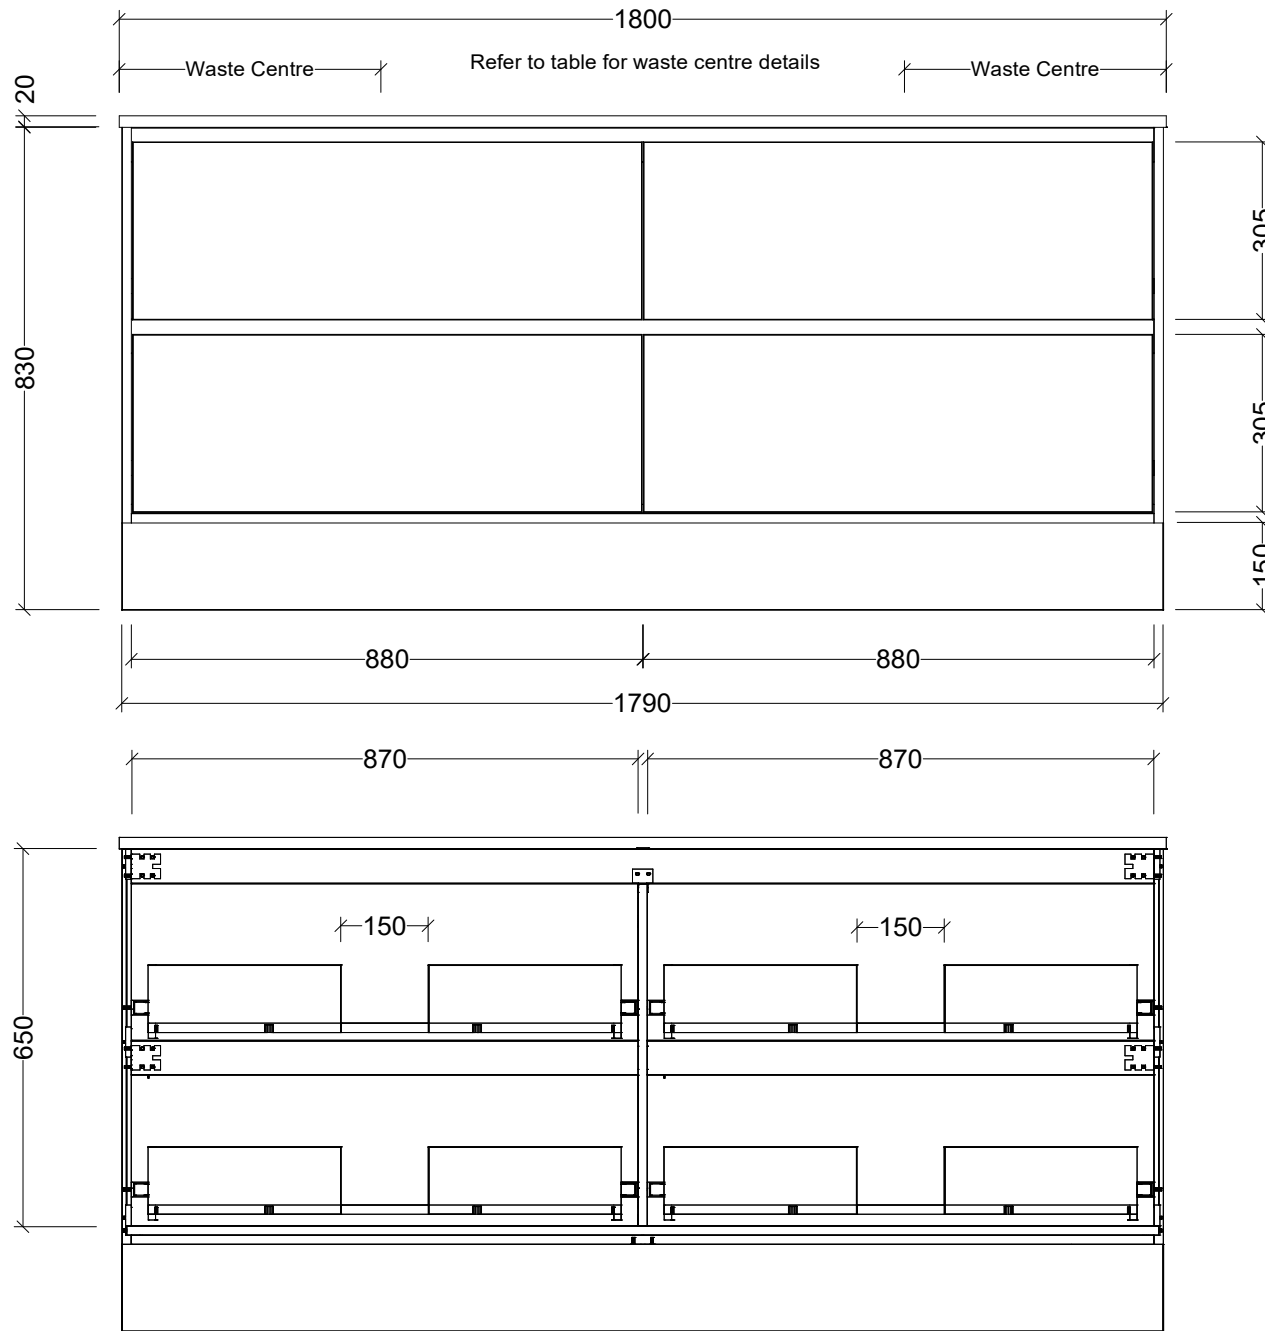

CABINET DETAILS

Range	Grange 1800
Description	Double Bowl Floorstanding
Cabinet SKU	GRA-VCO-1800-D-X-F
TOP DETAILS	
Available Tops:	Waste Centre (mm)
Regal Mineral	510
SilkSurface	450
Stone	450

Timberline Bathroom Products Pty Ltd
22 Myrtle Drive, Armidale NSW 2350
www.timberline.com.au | 02 6773 8500

PLEASE NOTE: Due to the manufacturing process of ceramic tops, size variation (+/- 3%) is to be expected. E&OE. Copyright ©