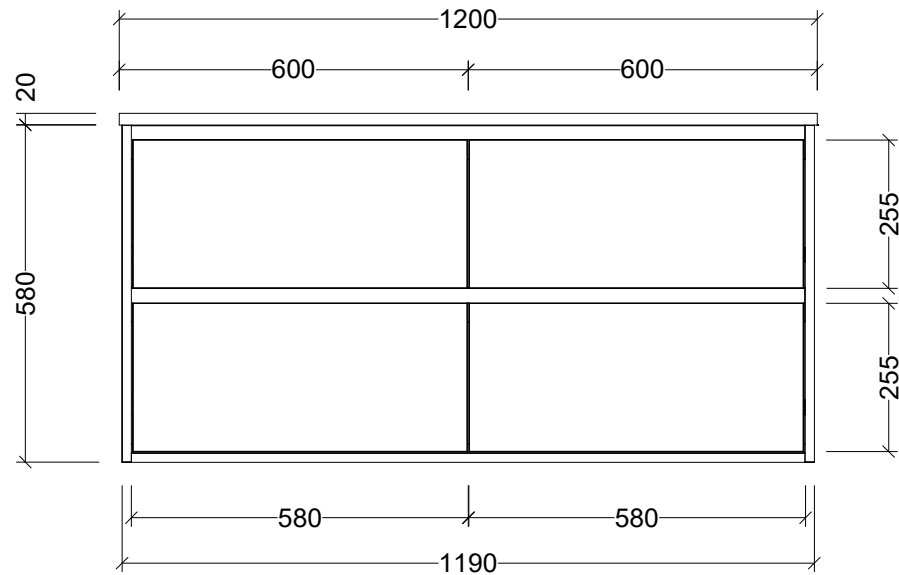

CABINET DETAILS

Range	Grange 1200
Description	Centre Bowl Wall Hung
Cabinet SKU	GRA-VCO-1200-C-X-W

TOP DETAILS

Available Tops:	Alpha Ceramic
	Regal Mineral
	Haven Matt Dolomite
	Quest Gloss Dolomite
	SilkSurface
	Stone

Timberline Bathroom Products Pty Ltd
22 Myrtle Drive, Armidale NSW 2350
www.timberline.com.au | 02 6773 8500

PLEASE NOTE: Due to the manufacturing process of ceramic tops, size variation (+/- 3%) is to be expected. E&OE. Copyright ©