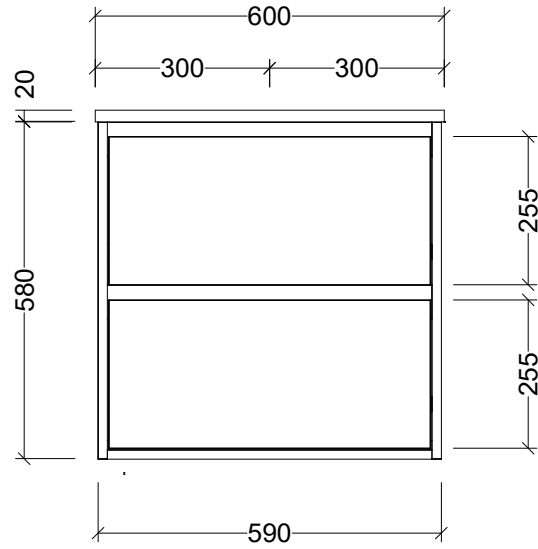

CABINET DETAILS

Range	Grange 600
Description	Centre Bowl Wall Hung
Cabinet SKU	GRA-VCO-600-C-X-W

TOP DETAILS

Available Tops:	Alpha Ceramic
	Regal Mineral
	Haven Matt Dolomite
	Quest Gloss Dolomite
	SilkSurface
	Stone

Timberline Bathroom Products Pty Ltd
22 Myrtle Drive, Armidale NSW 2350
www.timberline.com.au | 02 6773 8500

PLEASE NOTE: Due to the manufacturing process of ceramic tops, size variation (+/- 3%) is to be expected. E&OE. Copyright ©