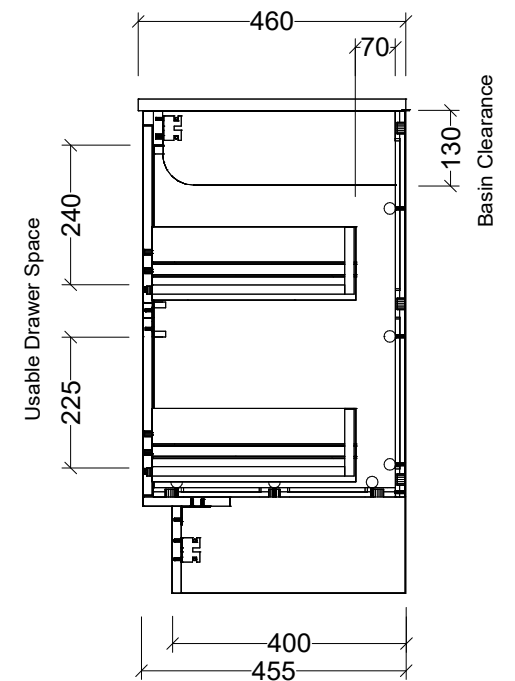

CABINET DETAILS

Range	Grange 2100
Description	Centre Bowl Floorstanding
Cabinet SKU	GRA-VCO-2100-C-X-F
TOP DETAILS	
Available Tops:	SilkSurface
	Stone

Timberline Bathroom Products Pty Ltd
22 Myrtle Drive, Armidale NSW 2350
www.timberline.com.au | 02 6773 8500

PLEASE NOTE: Due to the manufacturing process of ceramic tops, size variation (+/- 3%) is to be expected. E&OE. Copyright ©