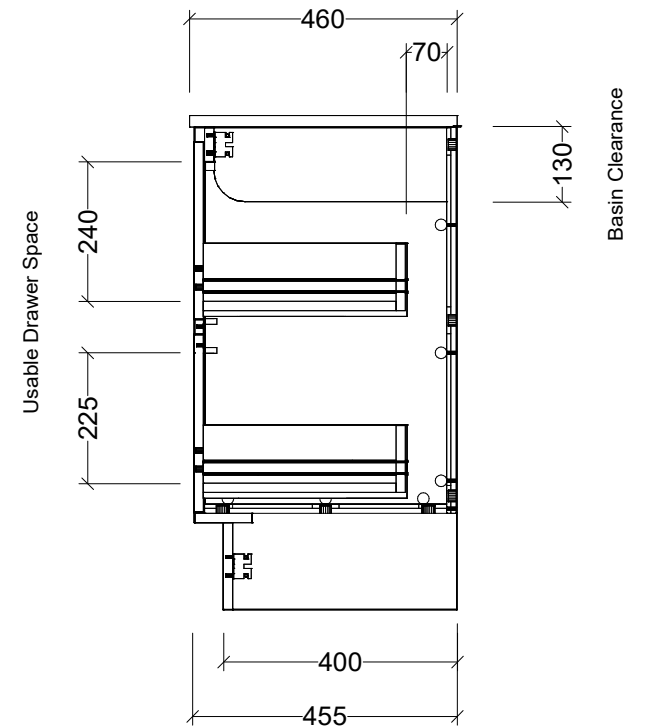

CABINET DETAILS

Range	Grange 1200
Description	Centre Bowl Floorstanding
Cabinet SKU	GRA-VCO-1200-C-X-F
TOP DETAILS	
Available Tops:	Alpha Ceramic
	Regal Mineral
	Haven Matt Dolomite
	Quest Gloss Dolomite
	SilkSurface
	Stone

Timberline Bathroom Products Pty Ltd
22 Myrtle Drive, Armidale NSW 2350
www.timberline.com.au | 02 6773 8500

PLEASE NOTE: Due to the manufacturing process of ceramic tops, size variation (+/- 3%) is to be expected. E&OE. Copyright ©