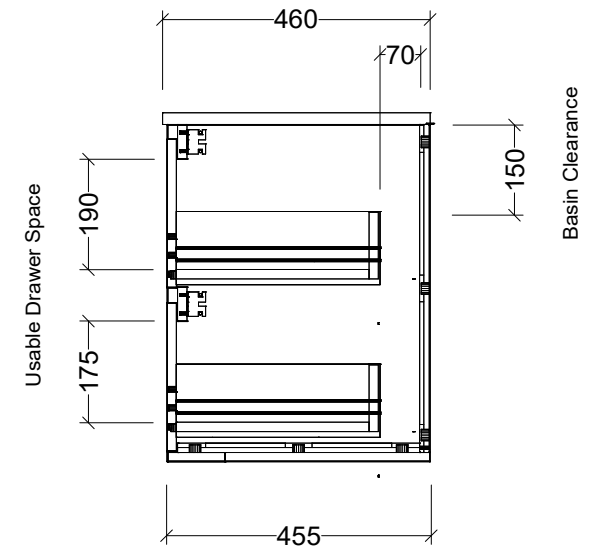

CABINET DETAILS

Range	Grange 900
Description	Centre Bowl Wall Hung
Cabinet SKU	GRA-VCO-900-C-X-W

TOP DETAILS

Available Tops:	Alpha Ceramic
	Regal Mineral
	Haven Matt Dolomite
	Quest Gloss Dolomite
	SilkSurface
	Stone

Timberline Bathroom Products Pty Ltd
22 Myrtle Drive, Armidale NSW 2350
www.timberline.com.au | 02 6773 8500

PLEASE NOTE: Due to the manufacturing process of ceramic tops, size variation (+/- 3%) is to be expected. E&OE. Copyright ©