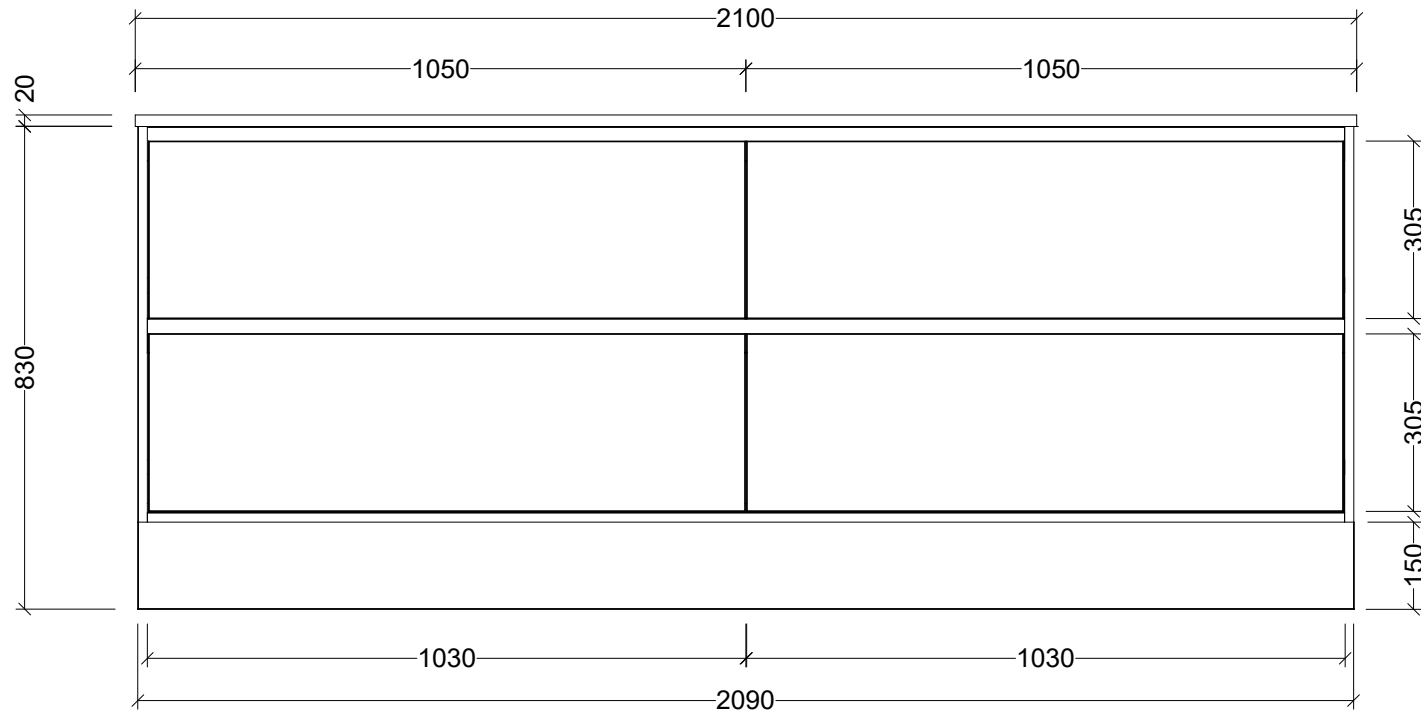

CABINET DETAILS

Range	Grange 2100
Description	Centre Bowl Floorstanding
Cabinet SKU	GRA-VCO-2100-C-X-F
TOP DETAILS	
Available Tops:	SilkSurface
	Stone

Timberline Bathroom Products Pty Ltd
22 Myrtle Drive, Armidale NSW 2350
www.timberline.com.au | 02 6773 8500

PLEASE NOTE: Due to the manufacturing process of ceramic tops, size variation (+/- 3%) is to be expected. E&OE. Copyright ©