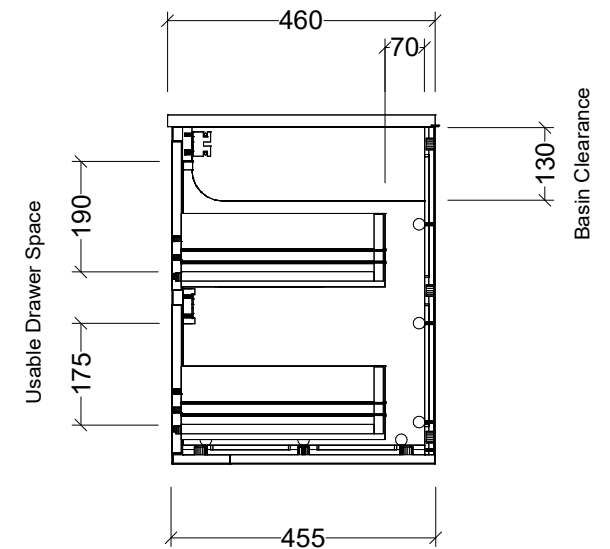

CABINET DETAILS

Range	Grange 1800
Description	Centre Bowl Wall Hung
Cabinet SKU	GRA-VCO-1800-C-X-W
TOP DETAILS	
Available Tops:	Regal Mineral
	SilkSurface
	Stone

Timberline Bathroom Products Pty Ltd
22 Myrtle Drive, Armidale NSW 2350
www.timberline.com.au | 02 6773 8500

PLEASE NOTE: Due to the manufacturing process of ceramic tops, size variation (+/- 3%) is to be expected. E&OE. Copyright ©