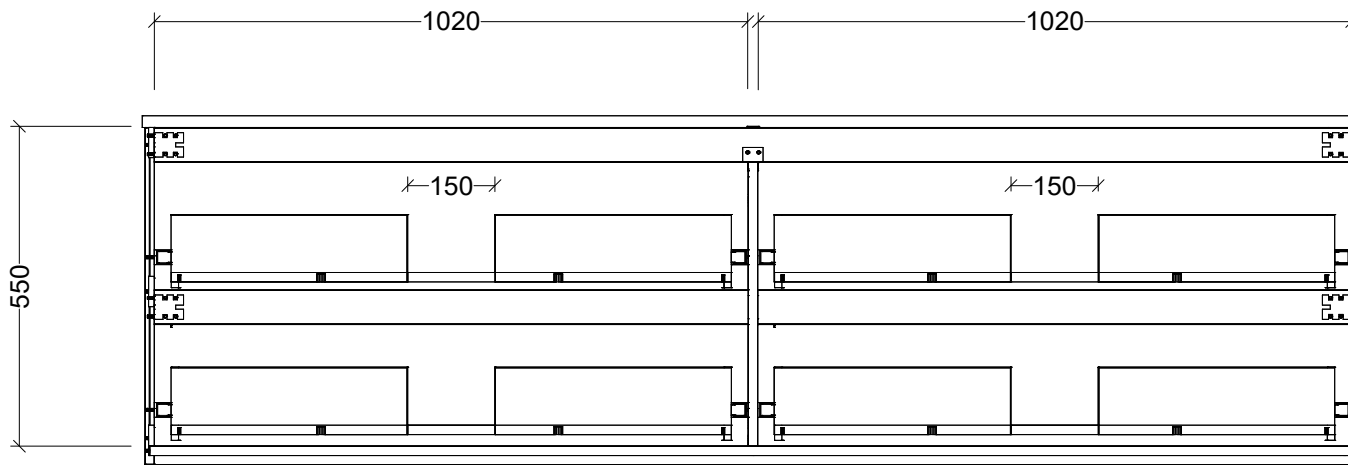

CABINET DETAILS

Range	Grange 2100
Description	Double Bowl Wall Hung
Cabinet SKU	GRA-VCO-2100-D-X-W

TOP DETAILS

Available Tops:	SilkSurface
	Stone

Timberline Bathroom Products Pty Ltd
22 Myrtle Drive, Armidale NSW 2350
www.timberline.com.au | 02 6773 8500

PLEASE NOTE: Due to the manufacturing process of ceramic tops, size variation (+/- 3%) is to be expected. E&OE. Copyright ©