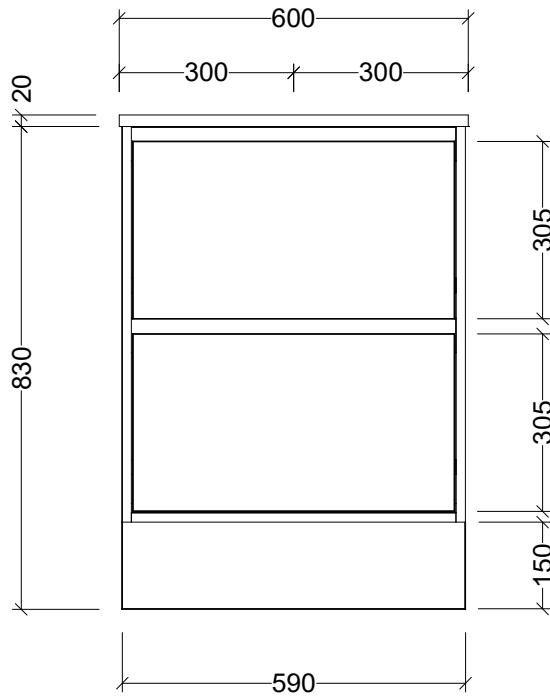

CABINET DETAILS

Range	Grange 600
Description	Centre Bowl Floorstanding
Cabinet SKU	GRA-VCO-600-C-X-F
TOP DETAILS	
Available Tops:	Alpha Ceramic
	Regal Mineral
	Haven Matt Dolomite
	Quest Gloss Dolomite
	SilkSurface
	Stone

Timberline Bathroom Products Pty Ltd
22 Myrtle Drive, Armidale NSW 2350
www.timberline.com.au | 02 6773 8500

PLEASE NOTE: Due to the manufacturing process of ceramic tops, size variation (+/- 3%) is to be expected. E&OE. Copyright ©