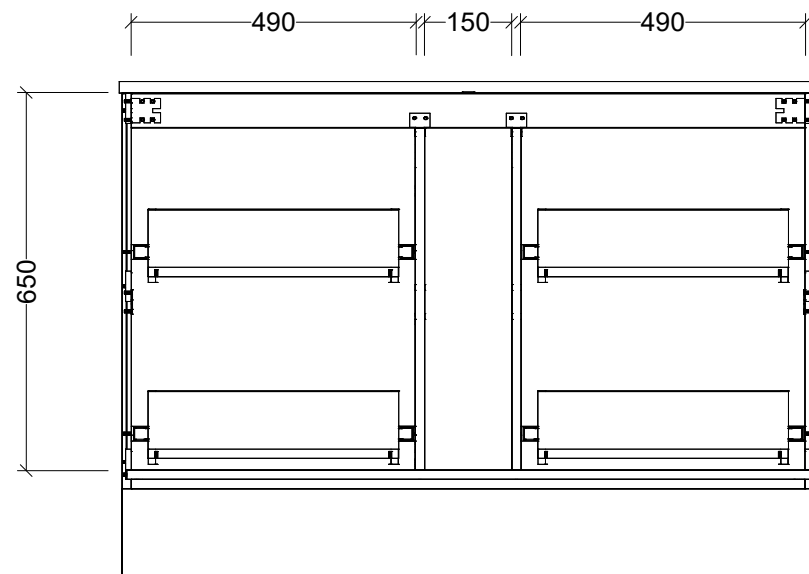

CABINET DETAILS

Range	Grange 1200
Description	Centre Bowl Floorstanding
Cabinet SKU	GRA-VCO-1200-C-X-F
TOP DETAILS	
Available Tops:	Alpha Ceramic
	Regal Mineral
	Haven Matt Dolomite
	Quest Gloss Dolomite
	SilkSurface
	Stone

Timberline Bathroom Products Pty Ltd
22 Myrtle Drive, Armidale NSW 2350
www.timberline.com.au | 02 6773 8500

PLEASE NOTE: Due to the manufacturing process of ceramic tops, size variation (+/- 3%) is to be expected. E&OE. Copyright ©