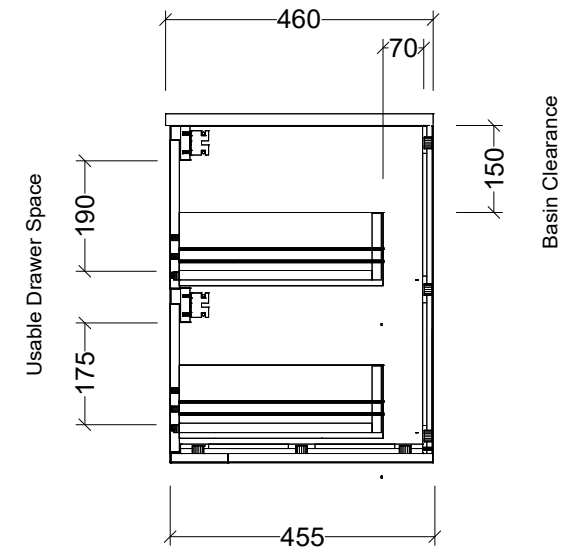

CABINET DETAILS

Range	Grange 600
Description	Centre Bowl Wall Hung
Cabinet SKU	GRA-VCO-600-C-X-W

TOP DETAILS

Available Tops:	Alpha Ceramic
	Regal Mineral
	Haven Matt Dolomite
	Quest Gloss Dolomite
	SilkSurface
	Stone

Timberline Bathroom Products Pty Ltd
22 Myrtle Drive, Armidale NSW 2350
www.timberline.com.au | 02 6773 8500

PLEASE NOTE: Due to the manufacturing process of ceramic tops, size variation (+/- 3%) is to be expected. E&OE. Copyright ©