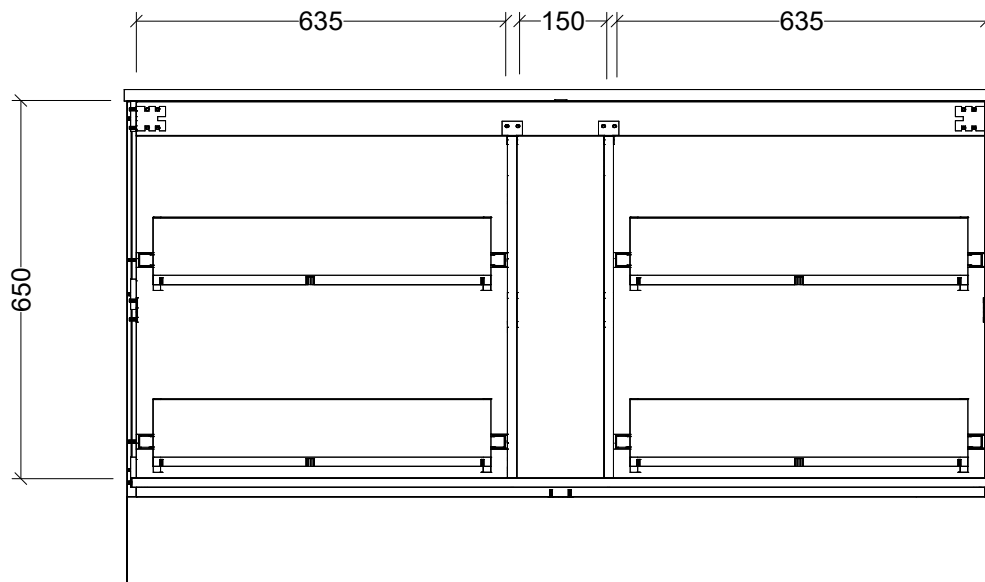

Timberline Bathroom Products Pty Ltd
 22 Myrtle Drive, Armidale NSW 2350
 www.timberline.com.au | 02 6773 8500

PLEASE NOTE: Due to the manufacturing process of ceramic tops, size variation (+/- 3%) is to be expected. E&OE. Copyright ©