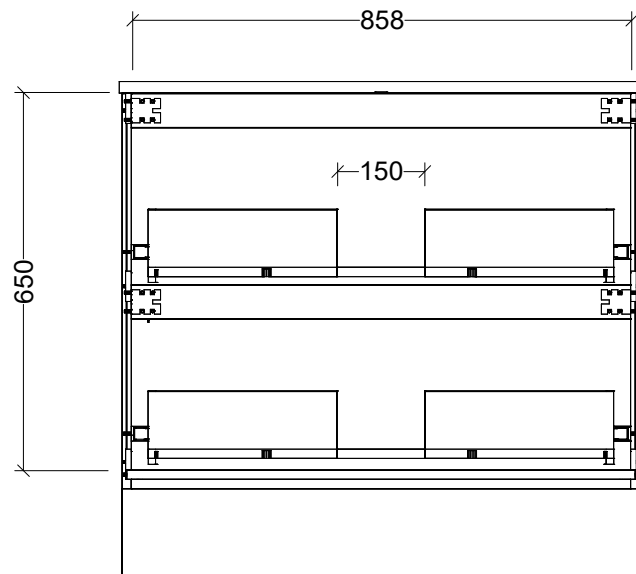

CABINET DETAILS

Range	Grange 900
Description	Centre Bowl Floorstanding
Cabinet SKU	GRA-VCO-900-C-X-F
TOP DETAILS	
Available Tops:	Alpha Ceramic
	Regal Mineral
	Haven Matt Dolomite
	Quest Gloss Dolomite
	SilkSurface
	Stone

Timberline Bathroom Products Pty Ltd
22 Myrtle Drive, Armidale NSW 2350
www.timberline.com.au | 02 6773 8500

PLEASE NOTE: Due to the manufacturing process of ceramic tops, size variation (+/- 3%) is to be expected. E&OE. Copyright ©