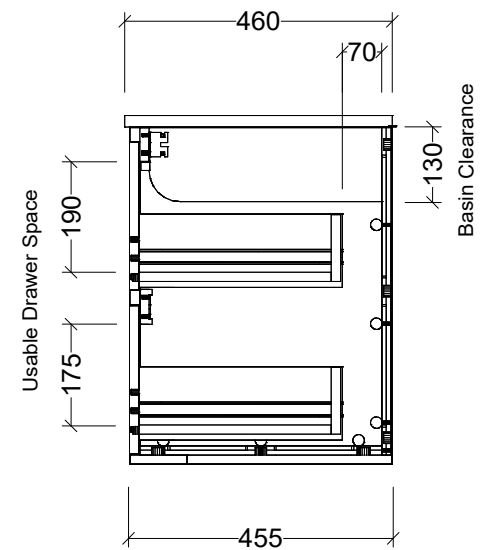

CABINET DETAILS

Range	Grange 2100
Description	Centre Bowl Wall Hung
Cabinet SKU	GRA-VCO-2100-C-X-W
TOP DETAILS	
Available Tops:	SilkSurface
	Stone

Timberline Bathroom Products Pty Ltd
22 Myrtle Drive, Armidale NSW 2350
www.timberline.com.au | 02 6773 8500

PLEASE NOTE: Due to the manufacturing process of ceramic tops, size variation (+/- 3%) is to be expected. E&OE. Copyright ©