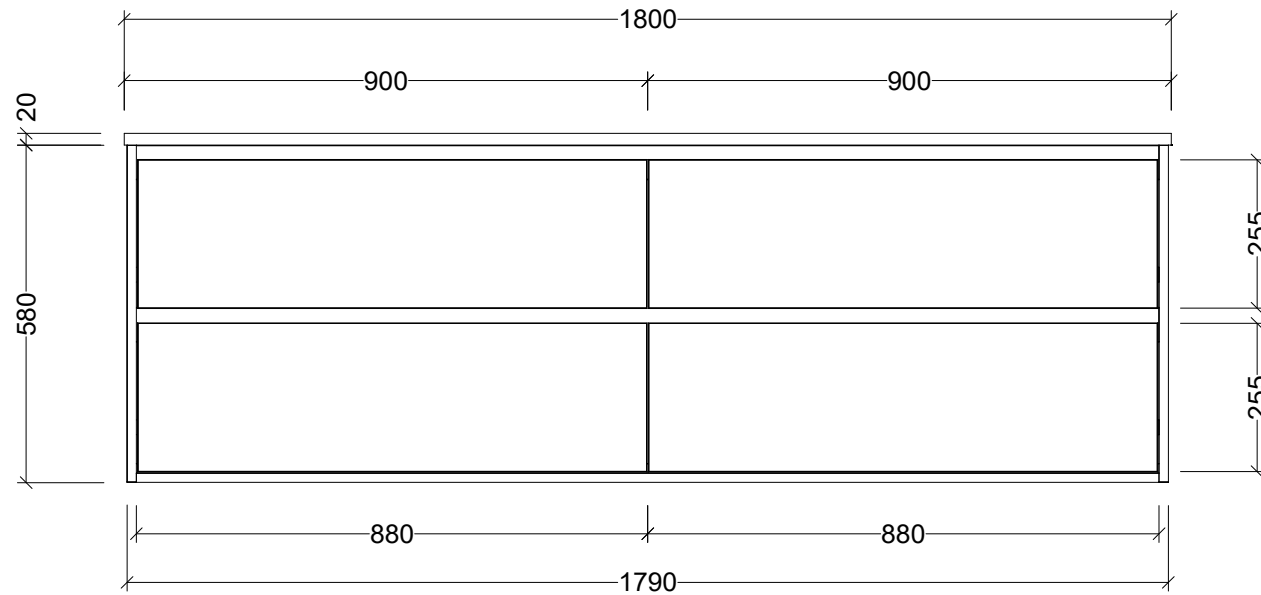

CABINET DETAILS

Range	Grange 1800
Description	Centre Bowl Wall Hung
Cabinet SKU	GRA-VCO-1800-C-X-W
TOP DETAILS	
Available Tops:	Regal Mineral
	SilkSurface
	Stone

Timberline Bathroom Products Pty Ltd
22 Myrtle Drive, Armidale NSW 2350
www.timberline.com.au | 02 6773 8500

PLEASE NOTE: Due to the manufacturing process of ceramic tops, size variation (+/- 3%) is to be expected. E&OE. Copyright ©