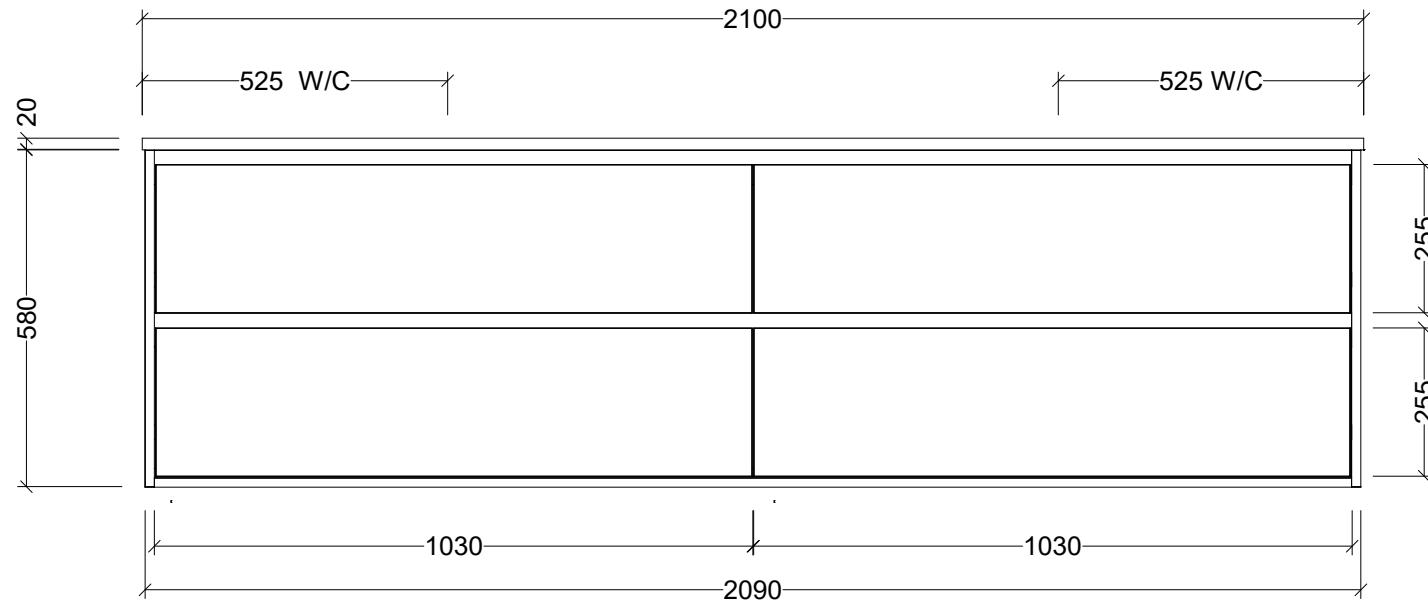

CABINET DETAILS

Range	Grange 2100
Description	Double Bowl Wall Hung
Cabinet SKU	GRA-VCO-2100-D-X-W

TOP DETAILS

Available Tops:	SilkSurface
	Stone

Timberline Bathroom Products Pty Ltd
22 Myrtle Drive, Armidale NSW 2350
www.timberline.com.au | 02 6773 8500

PLEASE NOTE: Due to the manufacturing process of ceramic tops, size variation (+/- 3%) is to be expected. E&OE. Copyright ©