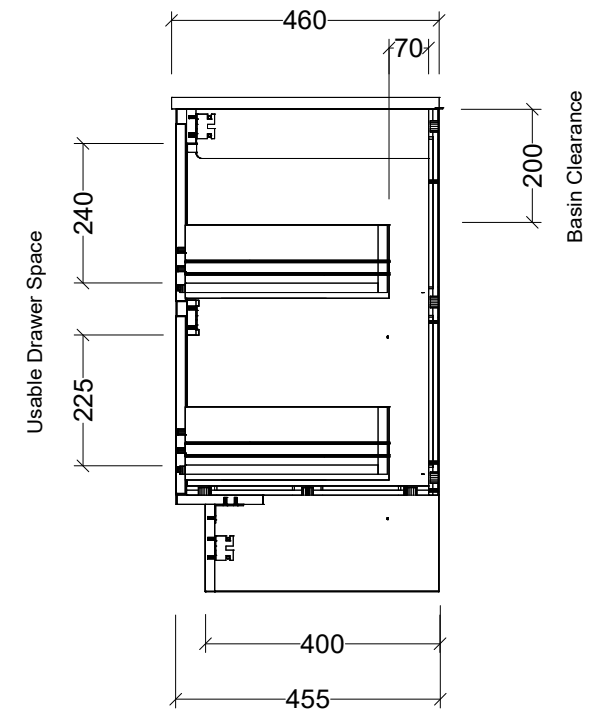

CABINET DETAILS

Range	Grange 1800
Description	Double Bowl Floorstanding
Cabinet SKU	GRA-VCO-1800-D-X-F
TOP DETAILS	
Available Tops:	Waste Centre (mm)
Regal Mineral	510
SilkSurface	450
Stone	450

Timberline Bathroom Products Pty Ltd
22 Myrtle Drive, Armidale NSW 2350
www.timberline.com.au | 02 6773 8500

PLEASE NOTE: Due to the manufacturing process of ceramic tops, size variation (+/- 3%) is to be expected. E&OE. Copyright ©