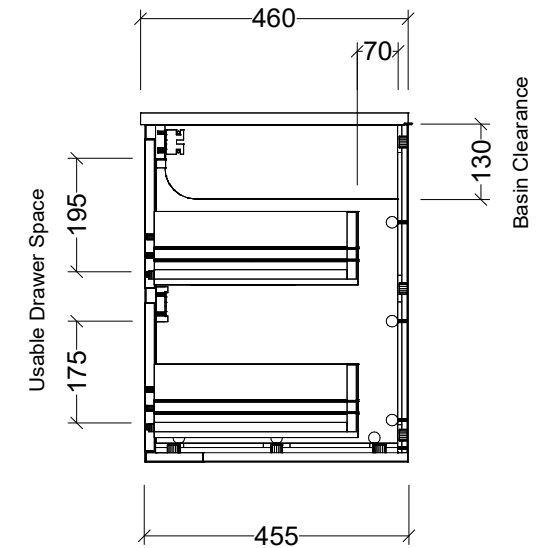

Timberline Bathroom Products Pty Ltd
 22 Myrtle Drive, Armidale NSW 2350
www.timberline.com.au | 02 6773 8500

PLEASE NOTE: Due to the manufacturing process of ceramic tops, size variation (+/- 3%) is to be expected. E&OE. Copyright ©