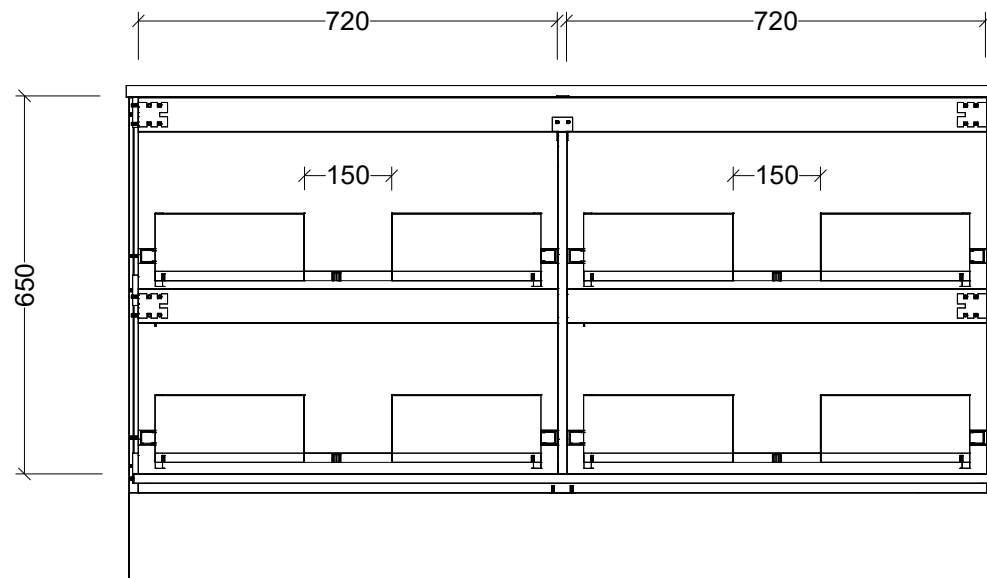

CABINET DETAILS

Range	Grange 1500
Description	Double Bowl Floorstanding
Cabinet SKU	GRA-VCO-1500-D-X-F
TOP DETAILS	
Available Tops:	Waste Centre (mm)
Alpha Ceramic	420
Regal Mineral	410
Haven Matt Dolomite	420
Quest Gloss Dolomite	420
SilkSurface / Stone	375

Timberline Bathroom Products Pty Ltd
22 Myrtle Drive, Armidale NSW 2350
www.timberline.com.au | 02 6773 8500

PLEASE NOTE: Due to the manufacturing process of ceramic tops, size variation (+/- 3%) is to be expected. E&OE. Copyright ©