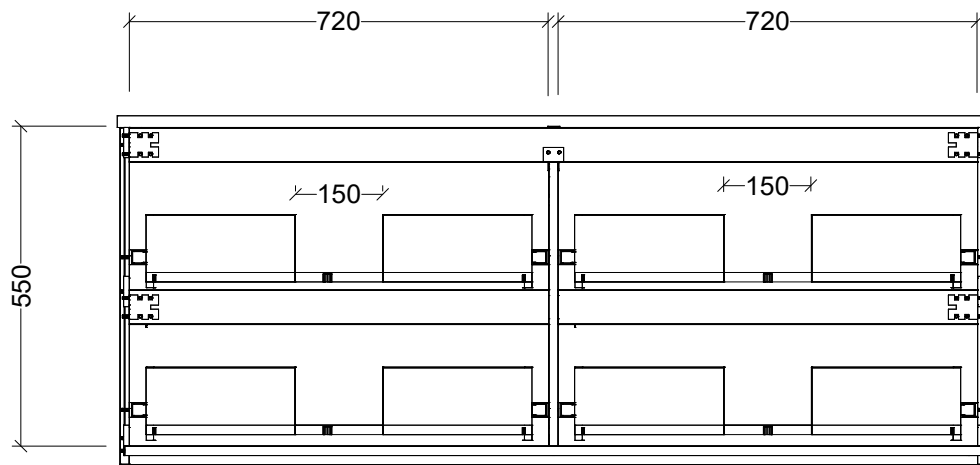

CABINET DETAILS

Range	Grange 1500
Description	Double Bowl Wall Hung
Cabinet SKU	GRA-VCO-1500-D-X-W

TOP DETAILS

Available Tops:	Waste Centre (mm)
Alpha Ceramic	420
Regal Mineral	410
Haven Matt Dolomite	420
Quest Gloss Dolomite	420
SilkSurface / Stone	375

Timberline Bathroom Products Pty Ltd
22 Myrtle Drive, Armidale NSW 2350
www.timberline.com.au | 02 6773 8500

PLEASE NOTE: Due to the manufacturing process of ceramic tops, size variation (+/- 3%) is to be expected. E&OE. Copyright ©