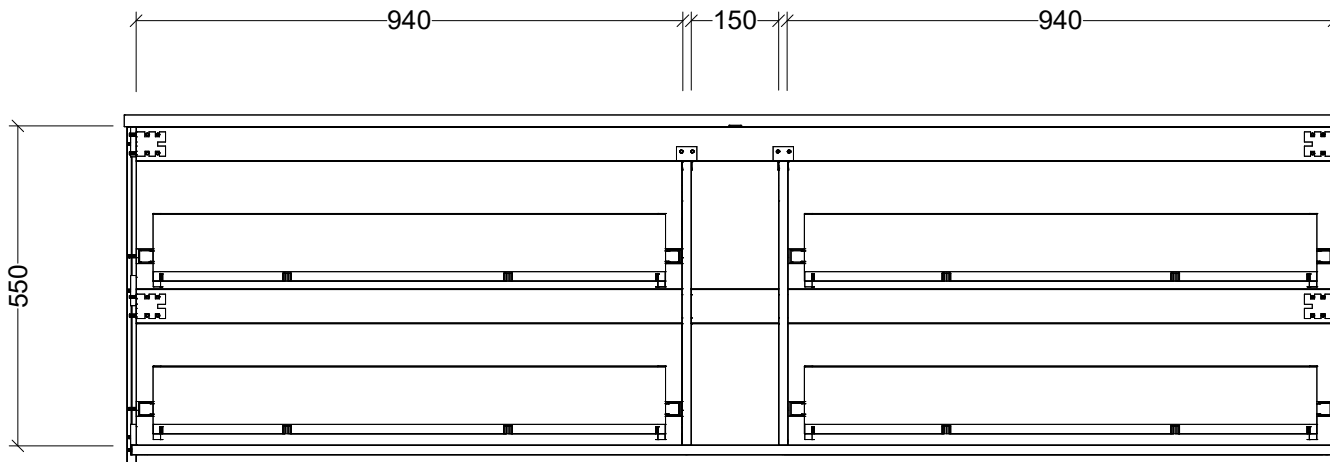

CABINET DETAILS

Range	Grange 2100
Description	Centre Bowl Wall Hung
Cabinet SKU	GRA-VCO-2100-C-X-W
TOP DETAILS	
Available Tops:	SilkSurface
	Stone

Timberline Bathroom Products Pty Ltd
22 Myrtle Drive, Armidale NSW 2350
www.timberline.com.au | 02 6773 8500

PLEASE NOTE: Due to the manufacturing process of ceramic tops, size variation (+/- 3%) is to be expected. E&OE. Copyright ©