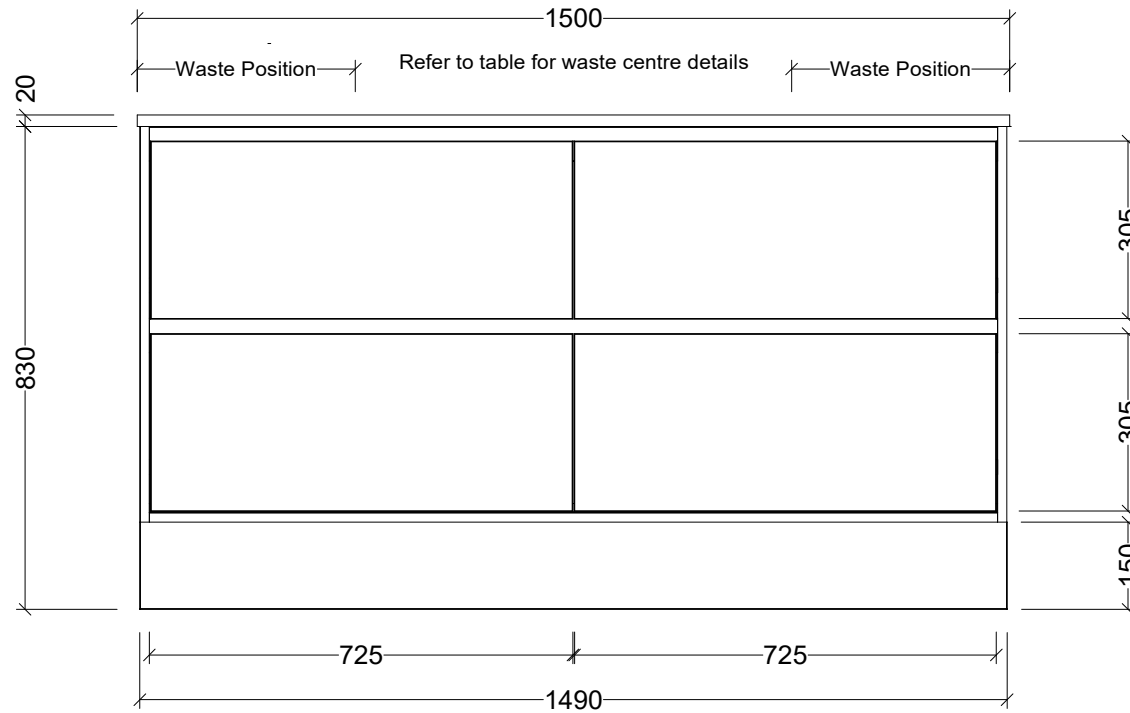

CABINET DETAILS

Range	Grange 1500
Description	Double Bowl Floorstanding
Cabinet SKU	GRA-VCO-1500-D-X-F
TOP DETAILS	
Available Tops:	Waste Centre (mm)
Alpha Ceramic	420
Regal Mineral	410
Haven Matt Dolomite	420
Quest Gloss Dolomite	420
SilkSurface / Stone	375

Timberline Bathroom Products Pty Ltd
22 Myrtle Drive, Armidale NSW 2350
www.timberline.com.au | 02 6773 8500

PLEASE NOTE: Due to the manufacturing process of ceramic tops, size variation (+/- 3%) is to be expected. E&OE. Copyright ©