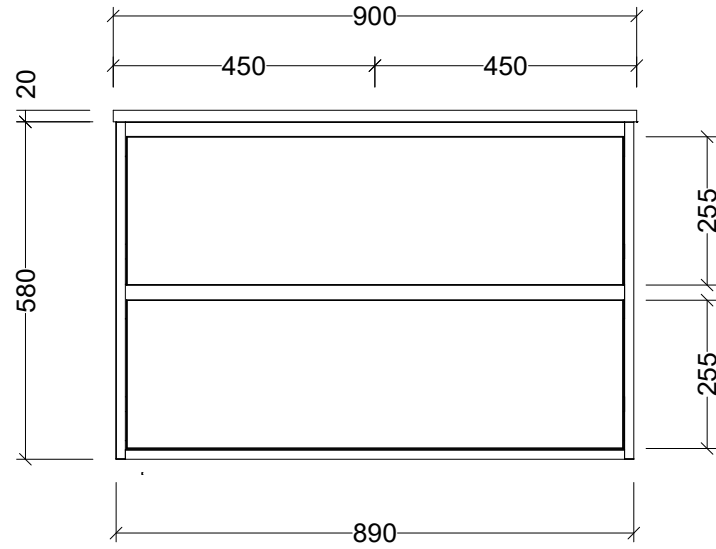

CABINET DETAILS

Range	Grange 900
Description	Centre Bowl Wall Hung
Cabinet SKU	GRA-VCO-900-C-X-W

TOP DETAILS

Available Tops:	Alpha Ceramic
	Regal Mineral
	Haven Matt Dolomite
	Quest Gloss Dolomite
	SilkSurface
	Stone

Timberline Bathroom Products Pty Ltd
22 Myrtle Drive, Armidale NSW 2350
www.timberline.com.au | 02 6773 8500

PLEASE NOTE: Due to the manufacturing process of ceramic tops, size variation (+/- 3%) is to be expected. E&OE. Copyright ©