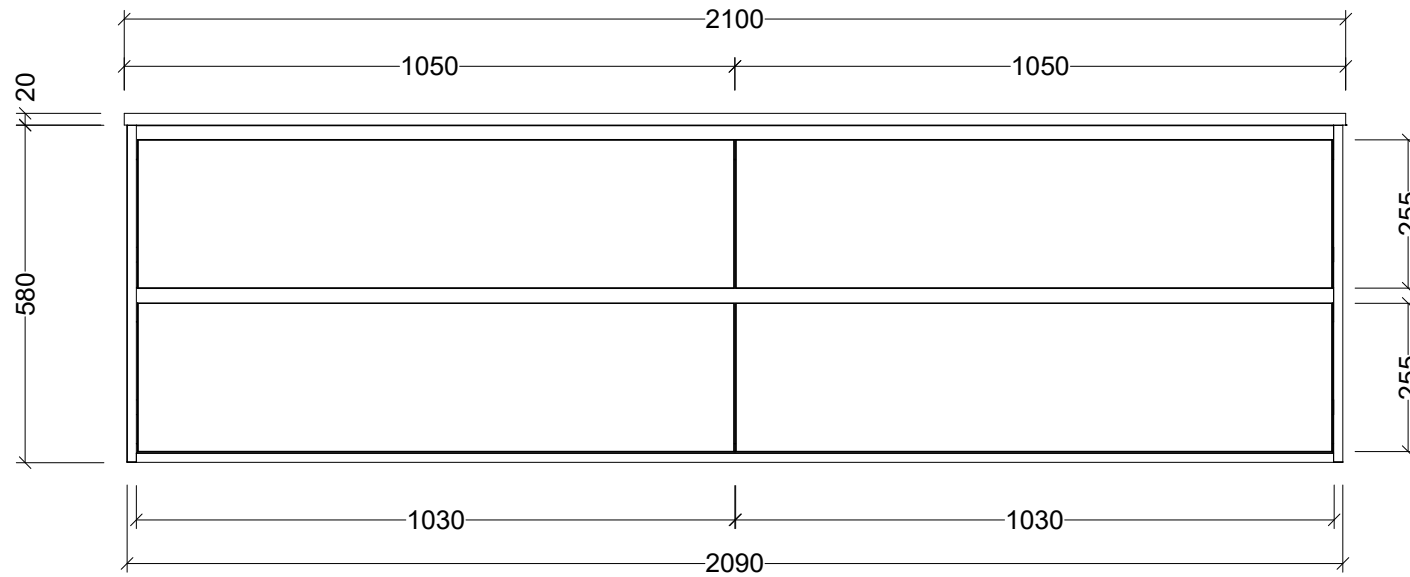

CABINET DETAILS

Range	Grange 2100
Description	Centre Bowl Wall Hung
Cabinet SKU	GRA-VCO-2100-C-X-W
TOP DETAILS	
Available Tops:	SilkSurface
	Stone

Timberline Bathroom Products Pty Ltd
22 Myrtle Drive, Armidale NSW 2350
www.timberline.com.au | 02 6773 8500

PLEASE NOTE: Due to the manufacturing process of ceramic tops, size variation (+/- 3%) is to be expected. E&OE. Copyright ©