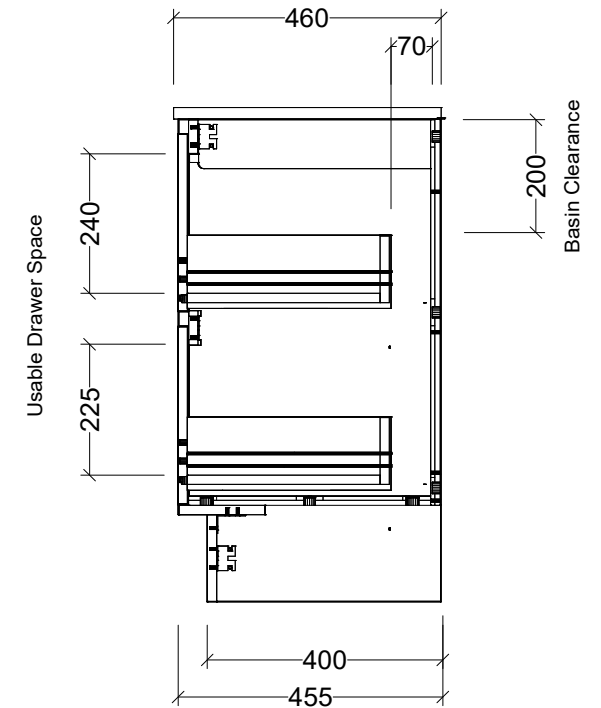

CABINET DETAILS

Range	Grange 1500
Description	Double Bowl Floorstanding
Cabinet SKU	GRA-VCO-1500-D-X-F
TOP DETAILS	
Available Tops:	Waste Centre (mm)
Alpha Ceramic	420
Regal Mineral	410
Haven Matt Dolomite	420
Quest Gloss Dolomite	420
SilkSurface / Stone	375

Timberline Bathroom Products Pty Ltd
22 Myrtle Drive, Armidale NSW 2350
www.timberline.com.au | 02 6773 8500

PLEASE NOTE: Due to the manufacturing process of ceramic tops, size variation (+/- 3%) is to be expected. E&OE. Copyright ©