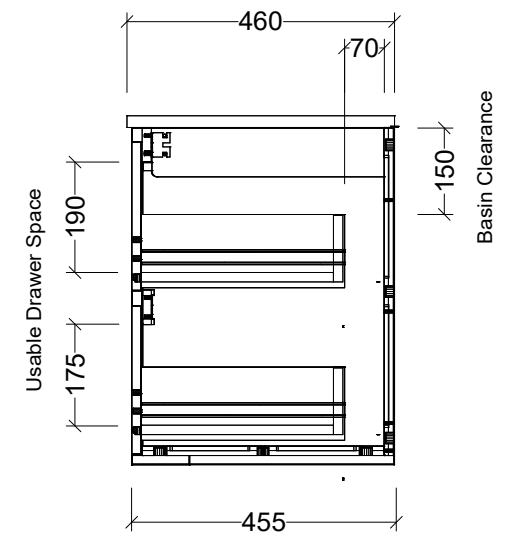

CABINET DETAILS

Range	Grange 2100
Description	Double Bowl Wall Hung
Cabinet SKU	GRA-VCO-2100-D-X-W

TOP DETAILS

Available Tops:	SilkSurface
	Stone

Timberline Bathroom Products Pty Ltd
22 Myrtle Drive, Armidale NSW 2350
www.timberline.com.au | 02 6773 8500

PLEASE NOTE: Due to the manufacturing process of ceramic tops, size variation (+/- 3%) is to be expected. E&OE. Copyright ©