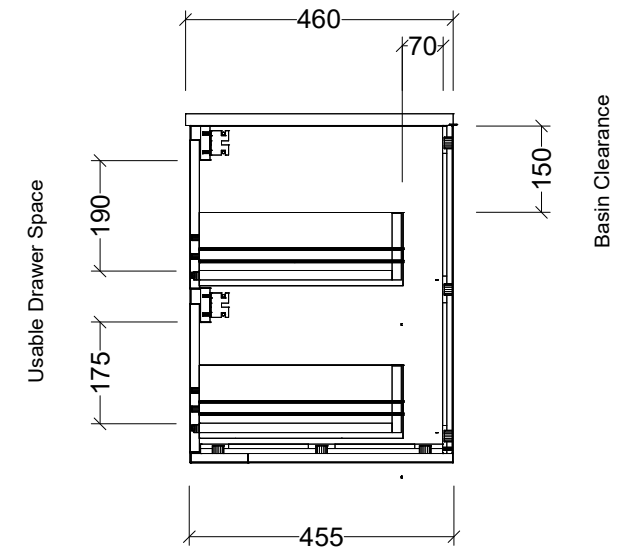

Timberline Bathroom Products Pty Ltd
 22 Myrtle Drive, Armidale NSW 2350
 www.timberline.com.au | 02 6773 8500

PLEASE NOTE: Due to the manufacturing process of ceramic tops, size variation (+/- 3%) is to be expected. E&OE. Copyright ©