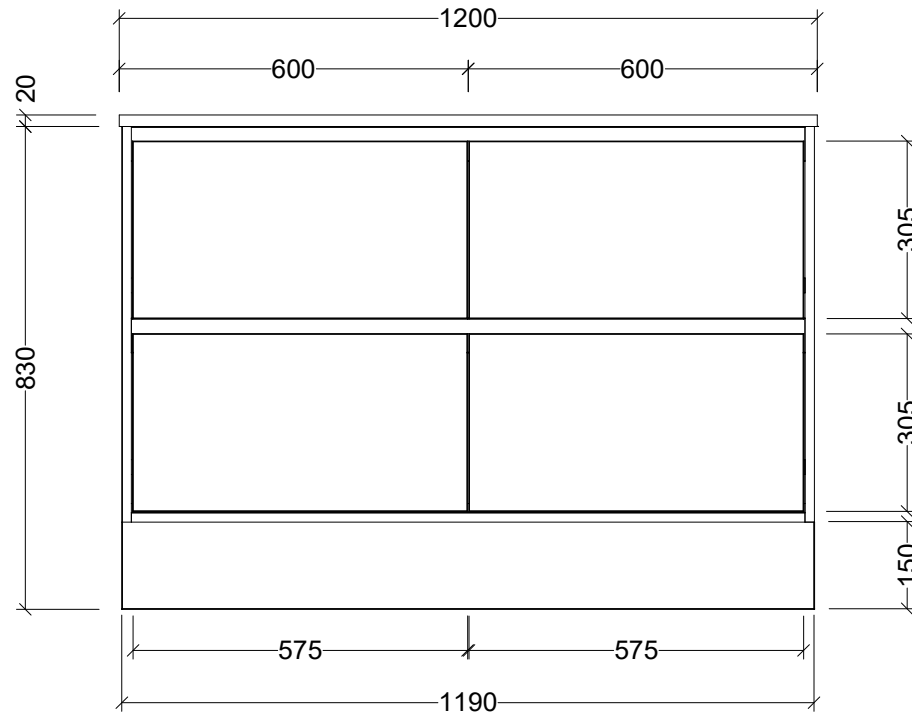

CABINET DETAILS

Range	Grange 1200
Description	Centre Bowl Floorstanding
Cabinet SKU	GRA-VCO-1200-C-X-F
TOP DETAILS	
Available Tops:	Alpha Ceramic
	Regal Mineral
	Haven Matt Dolomite
	Quest Gloss Dolomite
	SilkSurface
	Stone

Timberline Bathroom Products Pty Ltd
22 Myrtle Drive, Armidale NSW 2350
www.timberline.com.au | 02 6773 8500

PLEASE NOTE: Due to the manufacturing process of ceramic tops, size variation (+/- 3%) is to be expected. E&OE. Copyright ©