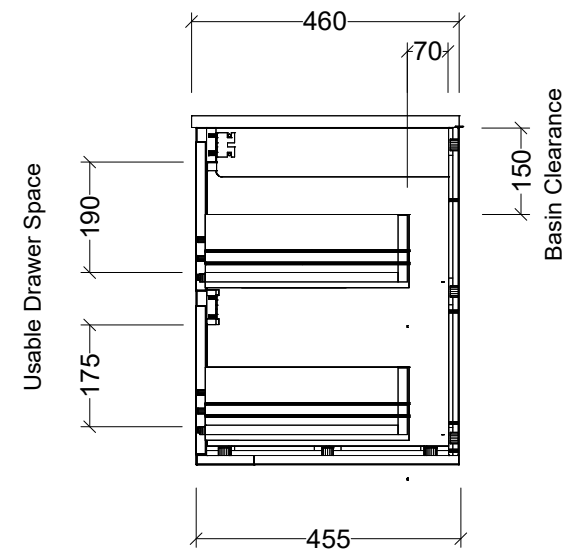

CABINET DETAILS

Range	Grange 1500
Description	Double Bowl Wall Hung
Cabinet SKU	GRA-VCO-1500-D-X-W

TOP DETAILS

Available Tops:	Waste Centre (mm)
Alpha Ceramic	420
Regal Mineral	410
Haven Matt Dolomite	420
Quest Gloss Dolomite	420
SilkSurface / Stone	375

Timberline Bathroom Products Pty Ltd
22 Myrtle Drive, Armidale NSW 2350
www.timberline.com.au | 02 6773 8500

PLEASE NOTE: Due to the manufacturing process of ceramic tops, size variation (+/- 3%) is to be expected. E&OE. Copyright ©