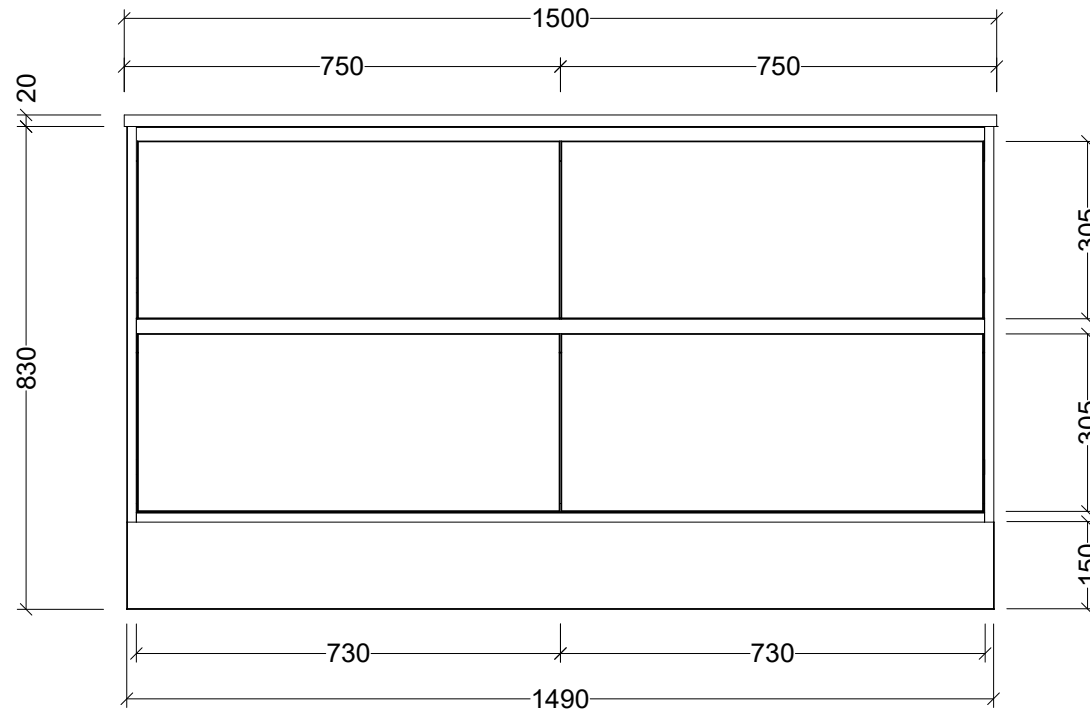

CABINET DETAILS

Range	Grange 1500
Description	Centre Bowl Floorstanding
Cabinet SKU	GRA-VCO-1500-C-X-F

TOP DETAILS

Available Tops:	Alpha Ceramic
	Regal Mineral
	Haven Matt Dolomite
	Quest Gloss Dolomite
	SilkSurface
	Stone

Timberline Bathroom Products Pty Ltd
22 Myrtle Drive, Armidale NSW 2350
www.timberline.com.au | 02 6773 8500

PLEASE NOTE: Due to the manufacturing process of ceramic tops, size variation (+/- 3%) is to be expected. E&OE. Copyright ©