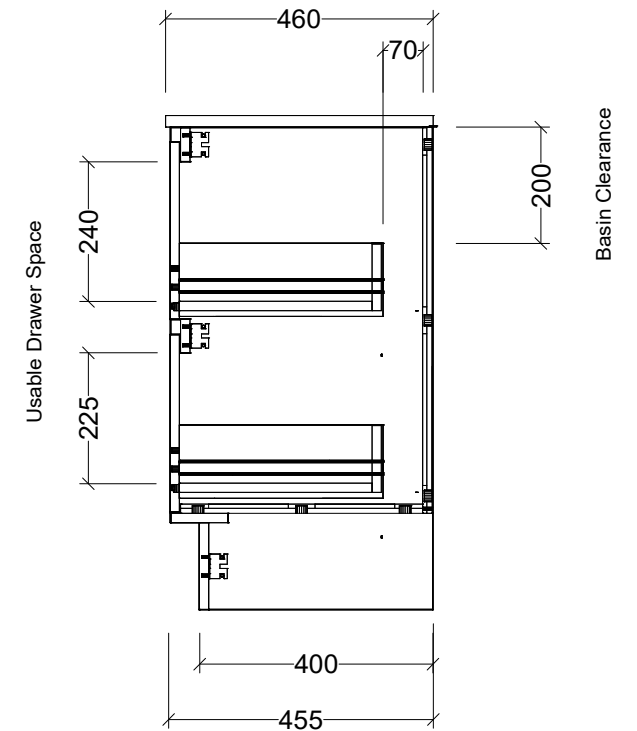

CABINET DETAILS

Range	Grange 600
Description	Centre Bowl Floorstanding
Cabinet SKU	GRA-VCO-600-C-X-F
TOP DETAILS	
Available Tops:	Alpha Ceramic
	Regal Mineral
	Haven Matt Dolomite
	Quest Gloss Dolomite
	SilkSurface
	Stone

Timberline Bathroom Products Pty Ltd
22 Myrtle Drive, Armidale NSW 2350
www.timberline.com.au | 02 6773 8500

PLEASE NOTE: Due to the manufacturing process of ceramic tops, size variation (+/- 3%) is to be expected. E&OE. Copyright ©