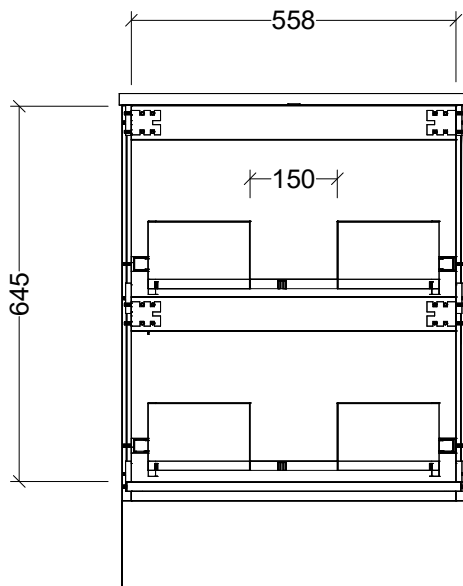

CABINET DETAILS

Range	Grange 600
Description	Centre Bowl Floorstanding
Cabinet SKU	GRA-VCO-600-C-X-F
TOP DETAILS	
Available Tops:	Alpha Ceramic
	Regal Mineral
	Haven Matt Dolomite
	Quest Gloss Dolomite
	SilkSurface
	Stone

Timberline Bathroom Products Pty Ltd
22 Myrtle Drive, Armidale NSW 2350
www.timberline.com.au | 02 6773 8500

PLEASE NOTE: Due to the manufacturing process of ceramic tops, size variation (+/- 3%) is to be expected. E&OE. Copyright ©