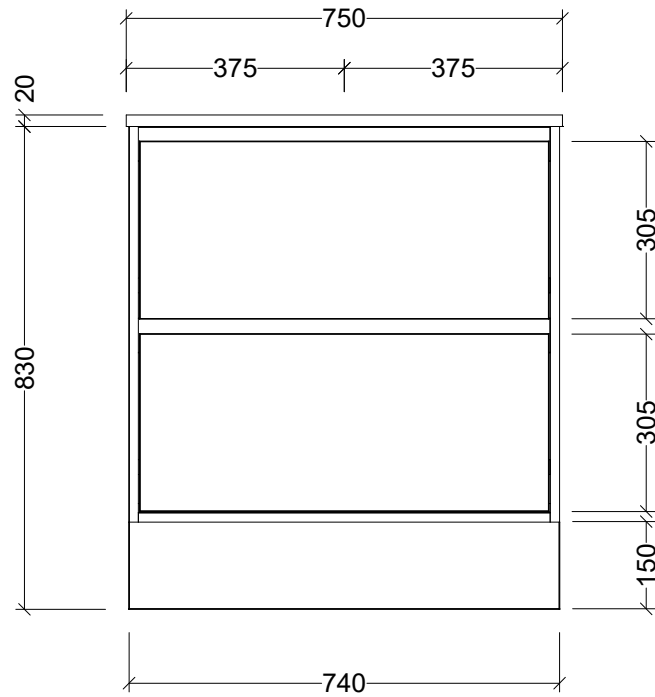

CABINET DETAILS

Range	Grange 750
Description	Centre Bowl Floorstanding
Cabinet SKU	GRA-VCO-750-C-X-F
TOP DETAILS	
Available Tops:	Alpha Ceramic
	Regal Mineral
	Haven Matt Dolomite
	Quest Gloss Dolomite
	SilkSurface
	Stone

Timberline Bathroom Products Pty Ltd
22 Myrtle Drive, Armidale NSW 2350
www.timberline.com.au | 02 6773 8500

PLEASE NOTE: Due to the manufacturing process of ceramic tops, size variation (+/- 3%) is to be expected. E&OE. Copyright ©