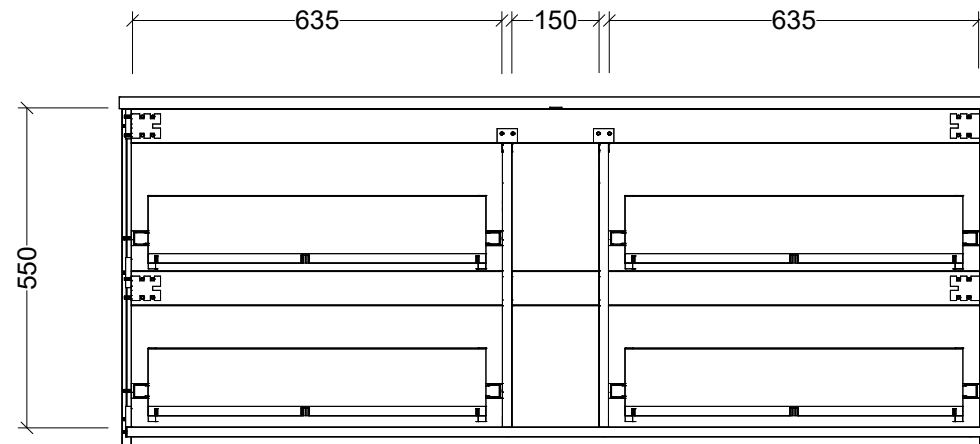

Timberline Bathroom Products Pty Ltd
 22 Myrtle Drive, Armidale NSW 2350
www.timberline.com.au | 02 6773 8500

PLEASE NOTE: Due to the manufacturing process of ceramic tops, size variation (+/- 3%) is to be expected. E&OE. Copyright ©