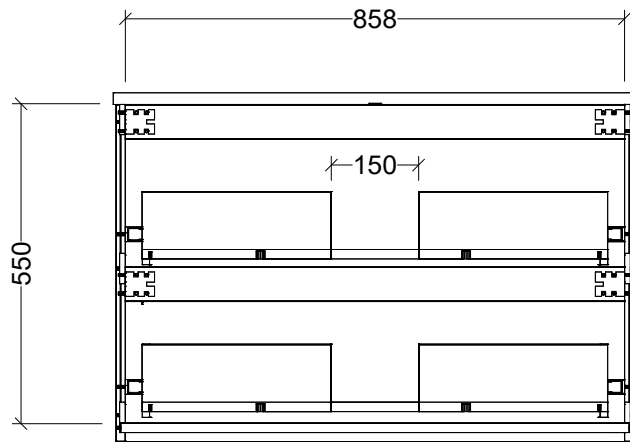

CABINET DETAILS

Range	Grange 900
Description	Centre Bowl Wall Hung
Cabinet SKU	GRA-VCO-900-C-X-W

TOP DETAILS

Available Tops:	Alpha Ceramic
	Regal Mineral
	Haven Matt Dolomite
	Quest Gloss Dolomite
	SilkSurface
	Stone

Timberline Bathroom Products Pty Ltd
22 Myrtle Drive, Armidale NSW 2350
www.timberline.com.au | 02 6773 8500

PLEASE NOTE: Due to the manufacturing process of ceramic tops, size variation (+/- 3%) is to be expected. E&OE. Copyright ©