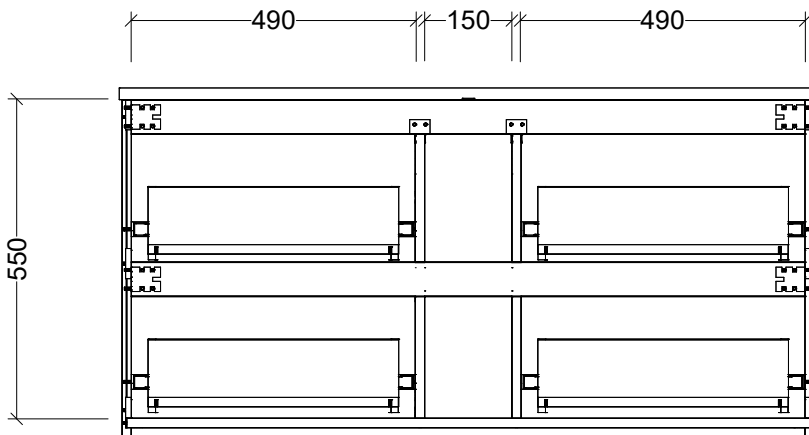

Timberline Bathroom Products Pty Ltd
 22 Myrtle Drive, Armidale NSW 2350
 www.timberline.com.au | 02 6773 8500

PLEASE NOTE: Due to the manufacturing process of ceramic tops, size variation (+/- 3%) is to be expected. E&OE. Copyright ©