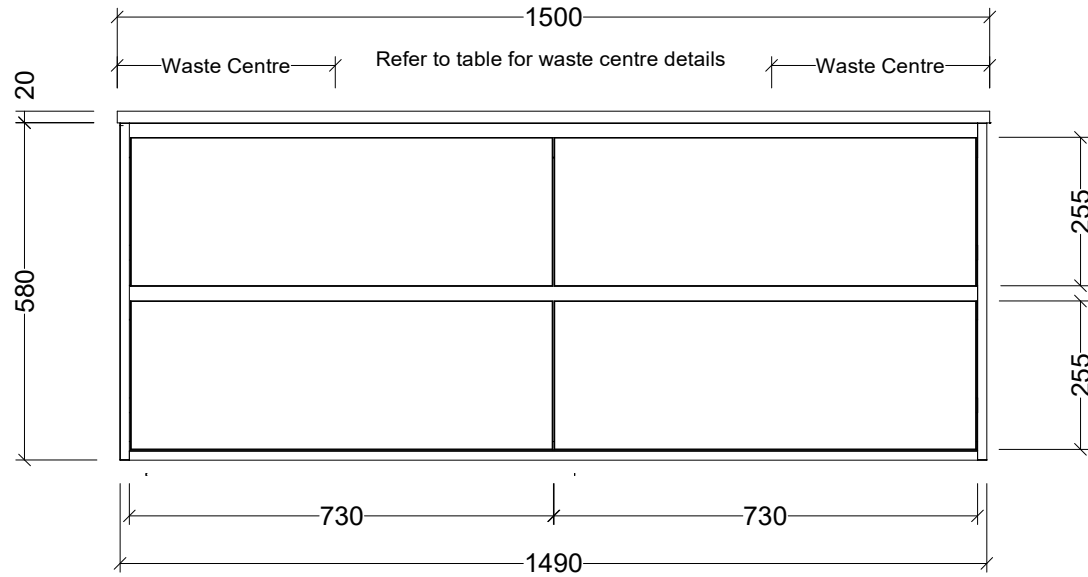

CABINET DETAILS

Range	Grange 1500
Description	Double Bowl Wall Hung
Cabinet SKU	GRA-VCO-1500-D-X-W

TOP DETAILS

Available Tops:	Waste Centre (mm)
Alpha Ceramic	420
Regal Mineral	410
Haven Matt Dolomite	420
Quest Gloss Dolomite	420
SilkSurface / Stone	375

Timberline Bathroom Products Pty Ltd
22 Myrtle Drive, Armidale NSW 2350
www.timberline.com.au | 02 6773 8500

PLEASE NOTE: Due to the manufacturing process of ceramic tops, size variation (+/- 3%) is to be expected. E&OE. Copyright ©