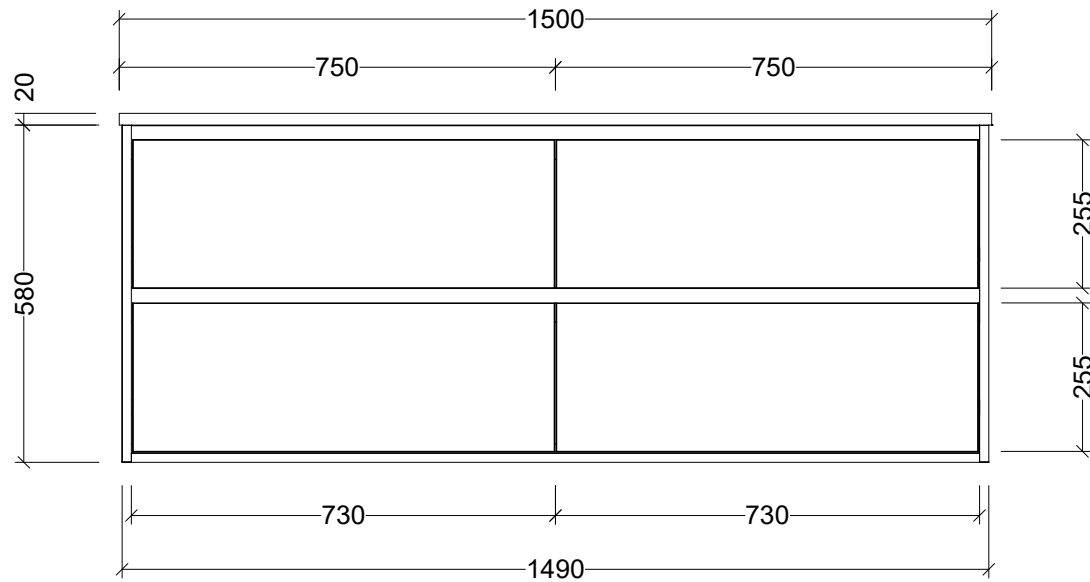

CABINET DETAILS

Range	Grange 1500
Description	Centre Bowl Wall Hung
Cabinet SKU	GRA-VCO-1500-C-X-W

TOP DETAILS

Available Tops:	Alpha Ceramic
	Regal Mineral
	Haven Matt Dolomite
	Quest Gloss Dolomite
	SilkSurface
	Stone

Timberline Bathroom Products Pty Ltd
22 Myrtle Drive, Armidale NSW 2350
www.timberline.com.au | 02 6773 8500

PLEASE NOTE: Due to the manufacturing process of ceramic tops, size variation (+/- 3%) is to be expected. E&OE. Copyright ©