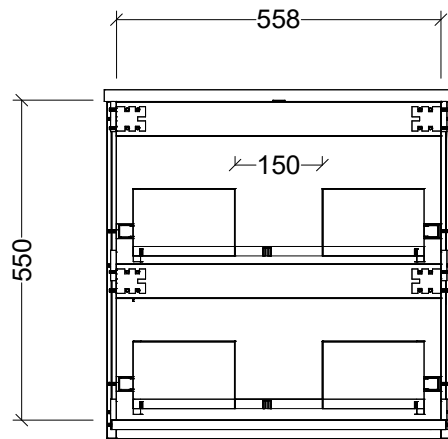

Timberline Bathroom Products Pty Ltd
 22 Myrtle Drive, Armidale NSW 2350
 www.timberline.com.au | 02 6773 8500

PLEASE NOTE: Due to the manufacturing process of ceramic tops, size variation (+/- 3%) is to be expected. E&OE. Copyright ©