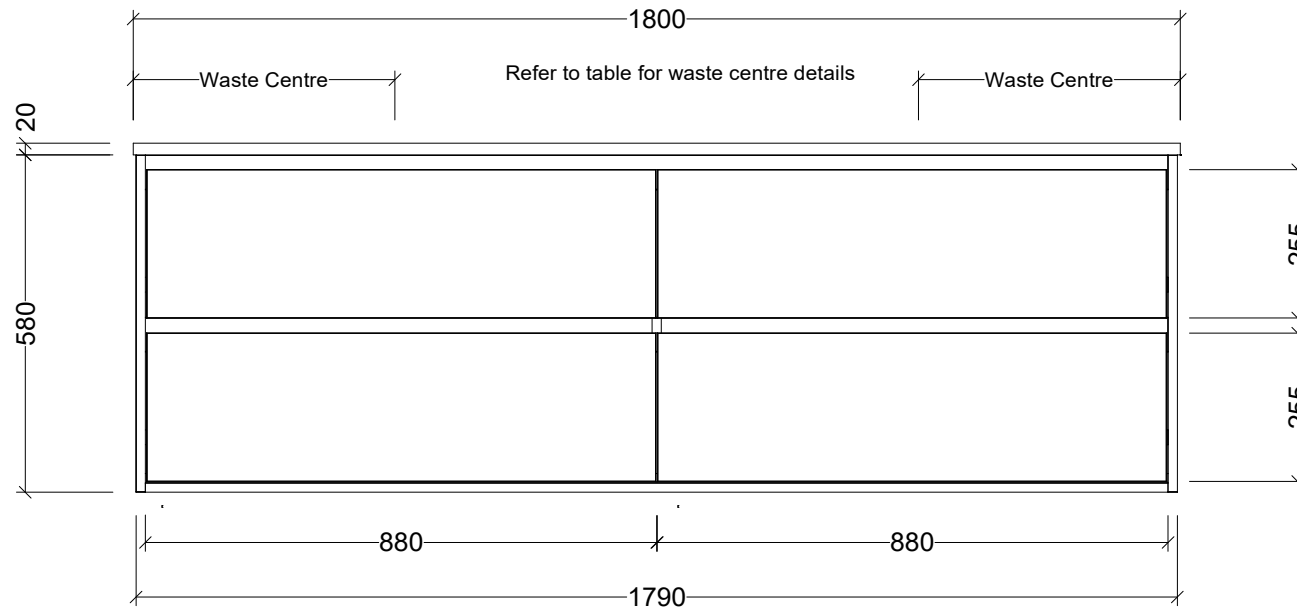

CABINET DETAILS

Range	Grange 1800
Description	Double Bowl Wall Hung
Cabinet SKU	GRA-VCO-1800-D-X-W
TOP DETAILS	
Available Tops:	Waste Centre (mm)
Regal Mineral	510
SilkSurface	450
Stone	450

Timberline Bathroom Products Pty Ltd
22 Myrtle Drive, Armidale NSW 2350
www.timberline.com.au | 02 6773 8500

PLEASE NOTE: Due to the manufacturing process of ceramic tops, size variation (+/- 3%) is to be expected. E&OE. Copyright ©