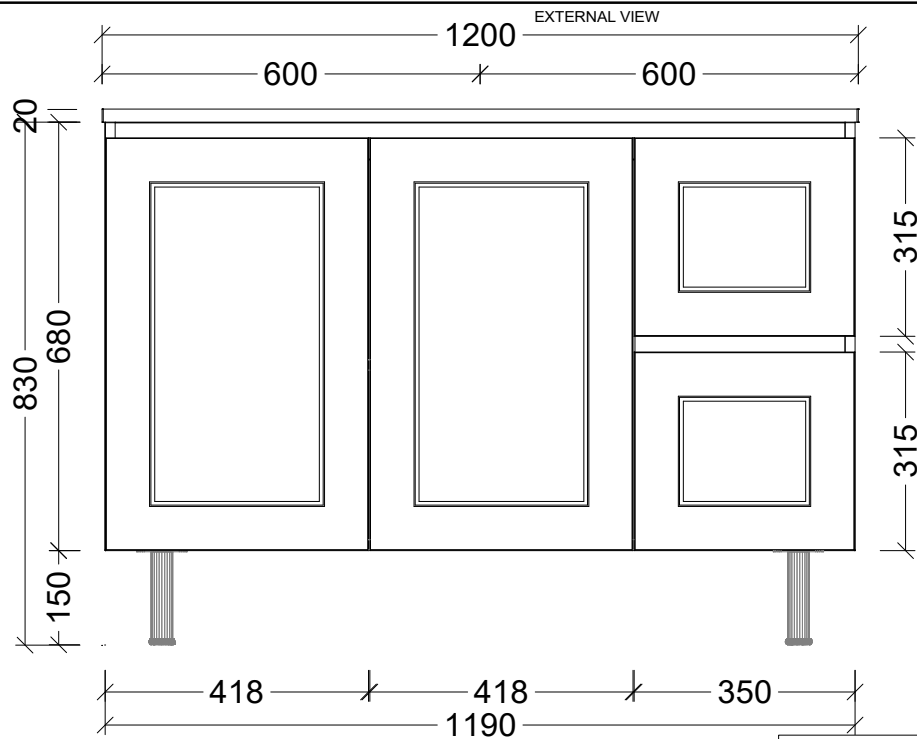

Range	Nevada Classic
Mount	On Legs
Size	1200
SKU	NVC-VCO-1200-C-X-L

TOP DETAILS

Available Tops	1 - Alpha Ceramic
	2 - Regal Mineral
	3 - Stadium Mineral
	4 - SilkSurface

NOTES

Revision	01
Date	13/11/2025

DIMENSIONS SHOWN ARE IN MILLIMETERS, ARE NOMINAL ONLY AND SUBJECT TO CHANGE AT ANY TIME.
DO NOT SCALE DRAWINGS.
INSTALLER TO CONFIRM ALL DIMENSIONS ON-SITE PRIOR TO INSTALL.
SIZE VARIATION (+/- 3%) IS TO BE EXPECTED ON CERAMIC TOPS.
E&OE.

Copyright ©

Timberline

22 Myrtle Drive, Armidale NSW 2350
www.timberline.com.au
02 6773 8500

LH and RH Drawer Options Available