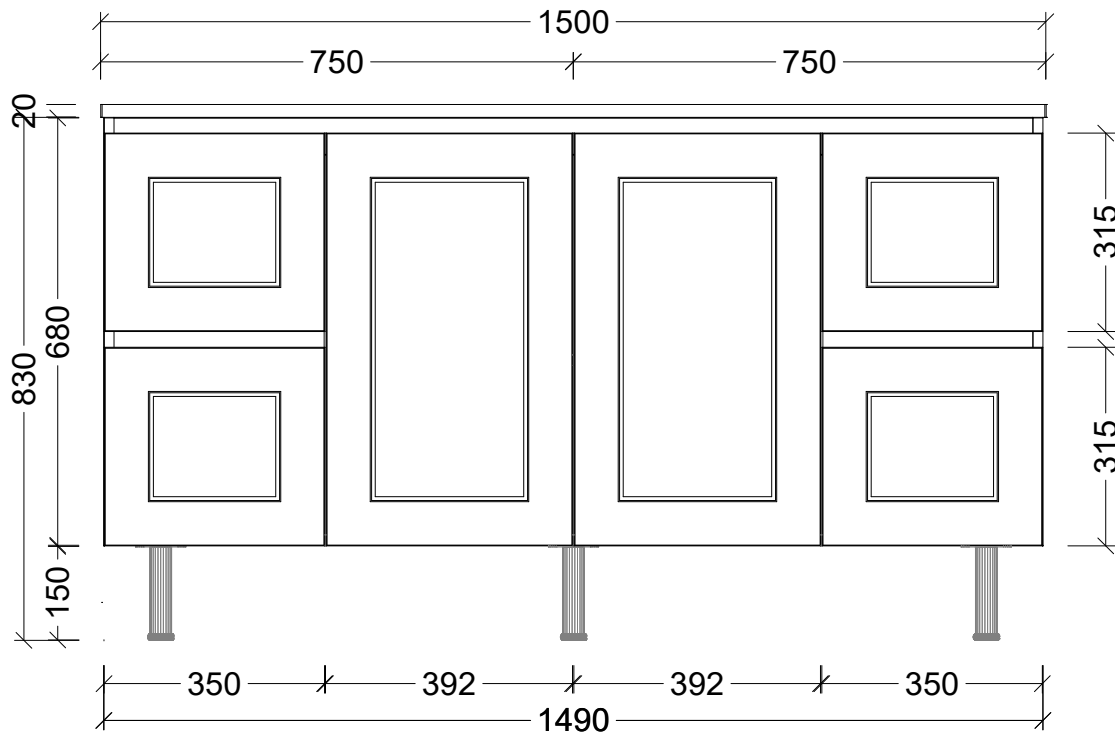

EXTERNAL VIEW

USABLE DWR SPACE

BASIN CLEARANCE

| | |
|-------|--------------------|
| Range | Nevada Classic |
| Mount | On Legs |
| Size | 1500 |
| SKU | NVC-VCO-1500-C-X-L |

TOP DETAILS

| | |
|----------------|---------------------|
| Available Tops | 1 - Alpha Ceramic |
| | 2 - Regal Mineral |
| | 3 - Stadium Mineral |
| | 4 - SilkSurface |

NOTES

| | |
|----------|------------|
| Revision | 01 |
| Date | 13/11/2025 |

DIMENSIONS SHOWN ARE IN MILLIMETERS, ARE NOMINAL ONLY AND SUBJECT TO CHANGE AT ANY TIME.
DO NOT SCALE DRAWINGS.
INSTALLER TO CONFIRM ALL DIMENSIONS ON-SITE PRIOR TO INSTALL.
SIZE VARIATION (+/- 3%) IS TO BE EXPECTED ON CERAMIC TOPS.
E&OE.