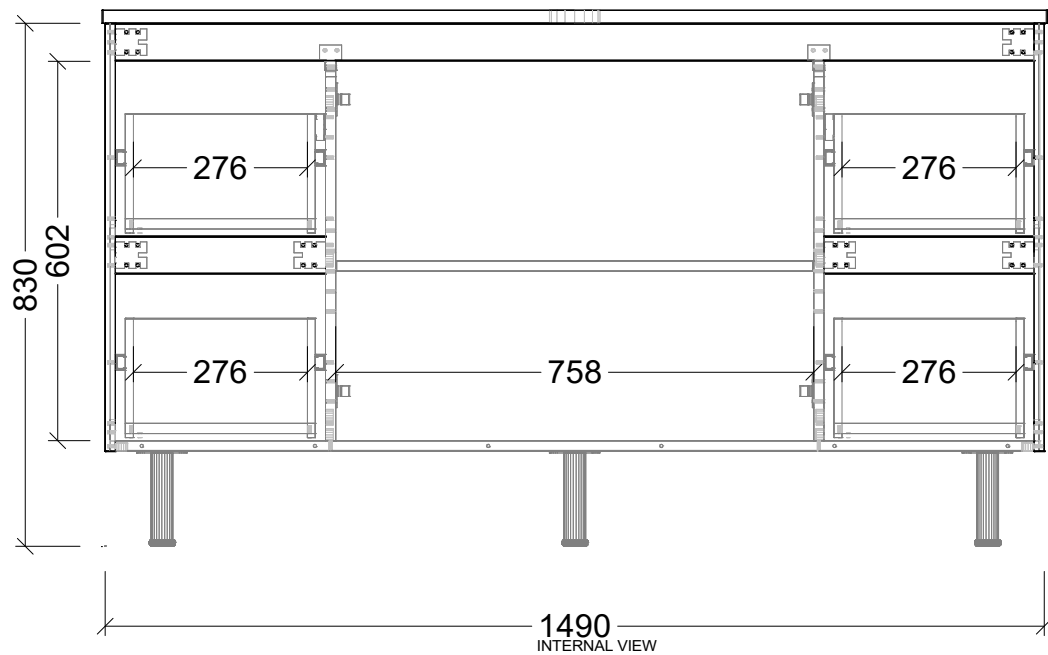

EXTERNAL VIEW

USABLE DWR SPACE

BASIN CLEARANCE

| | |
|-------|--------------------|
| Range | Nevada Classic |
| Mount | On Legs |
| Size | 1500 |
| SKU | NVC-VCO-1500-C-X-L |

TOP DETAILS

| | |
|----------------|---------------------|
| Available Tops | 1 - Alpha Ceramic |
| | 2 - Regal Mineral |
| | 3 - Stadium Mineral |
| | 4 - SilkSurface |

NOTES

| | |
|----------|------------|
| Revision | 01 |
| Date | 13/11/2025 |

DIMENSIONS SHOWN ARE IN MILLIMETERS, ARE NOMINAL ONLY AND SUBJECT TO CHANGE AT ANY TIME.
DO NOT SCALE DRAWINGS.
INSTALLER TO CONFIRM ALL DIMENSIONS ON-SITE PRIOR TO INSTALL.
SIZE VARIATION (+/- 3%) IS TO BE EXPECTED ON CERAMIC TOPS.
E&OE.