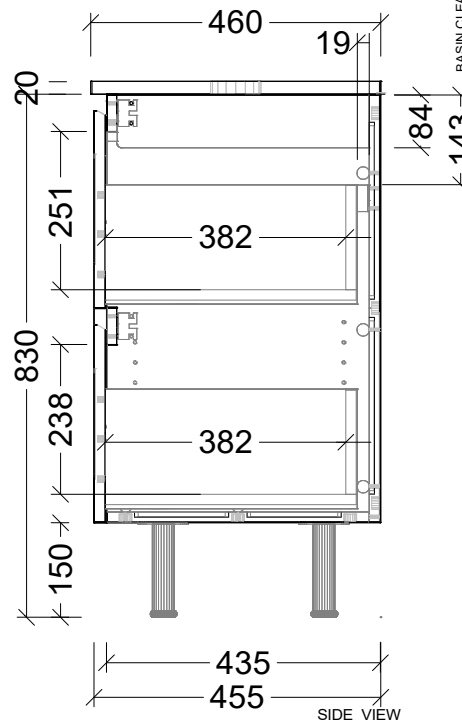

EXTERNAL VIEW

USABLE DWR SPACE

BASIN CLEARANCE

| | |
|-------|--------------------|
| Range | Nevada Classic |
| Mount | On Legs |
| Size | 1500 |
| SKU | NVC-VCO-1500-C-X-L |

TOP DETAILS

| | |
|----------------|---------------------|
| Available Tops | 1 - Alpha Ceramic |
| | 2 - Regal Mineral |
| | 3 - Stadium Mineral |
| | 4 - SilkSurface |

NOTES

| | |
|----------|------------|
| Revision | 01 |
| Date | 13/11/2025 |

DIMENSIONS SHOWN ARE IN MILLIMETERS, ARE NOMINAL ONLY AND SUBJECT TO CHANGE AT ANY TIME.
DO NOT SCALE DRAWINGS.
INSTALLER TO CONFIRM ALL DIMENSIONS ON-SITE PRIOR TO INSTALL.
SIZE VARIATION (+/- 3%) IS TO BE EXPECTED ON CERAMIC TOPS.
E&OE.