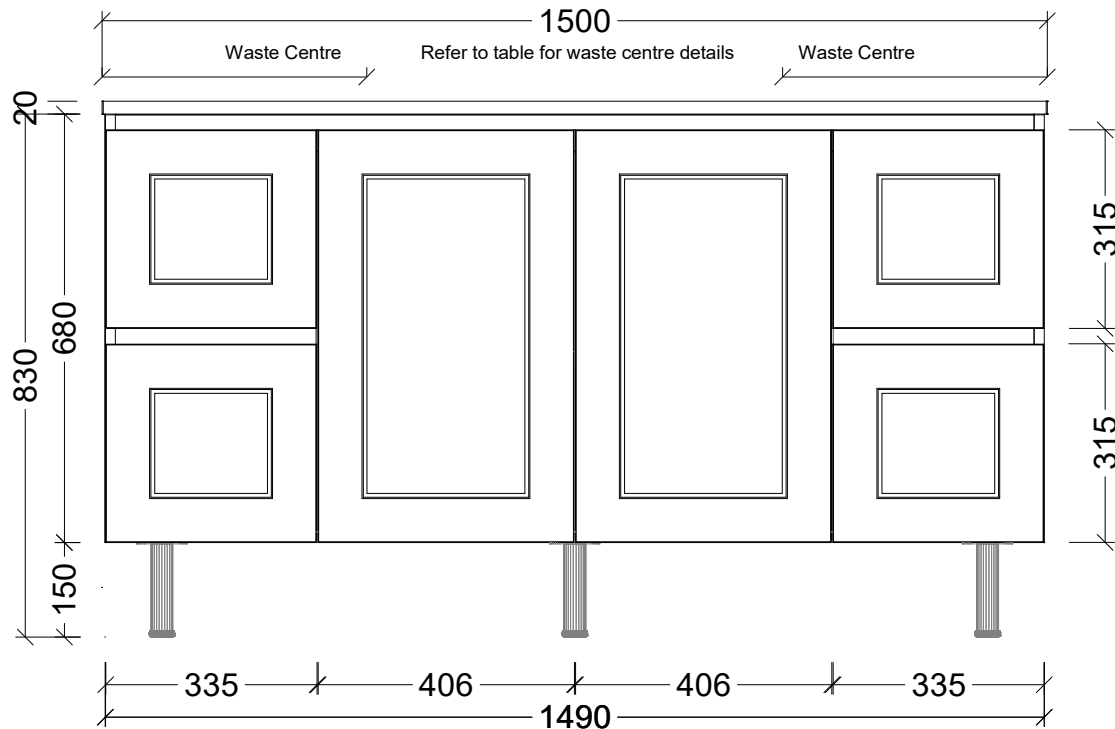

EXTERNAL VIEW

INTERNAL VIEW

USABLE DWR SPACE

SIDE VIEW

Range Nevada Classic

Mount On Legs

Size 1500

SKU NVC-VCO-1500-D-X-L

TOP DETAILS

Available Tops	Waste Centre (mm)
1 - Alpha Ceramic	410
2 - SilkSurface	420
3 - Regal Mineral	420
4 - Stadium Mineral	420

NOTES

Revision 01

Date 13/11/2025

DIMENSIONS SHOWN ARE IN MILLIMETERS, ARE NOMINAL ONLY AND SUBJECT TO CHANGE AT ANY TIME.  
DO NOT SCALE DRAWINGS.  
INSTALLER TO CONFIRM ALL DIMENSIONS ON-SITE PRIOR TO INSTALL.  
SIZE VARIATION (+/- 3%) IS TO BE EXPECTED ON CERAMIC TOPS.  
E&OE.