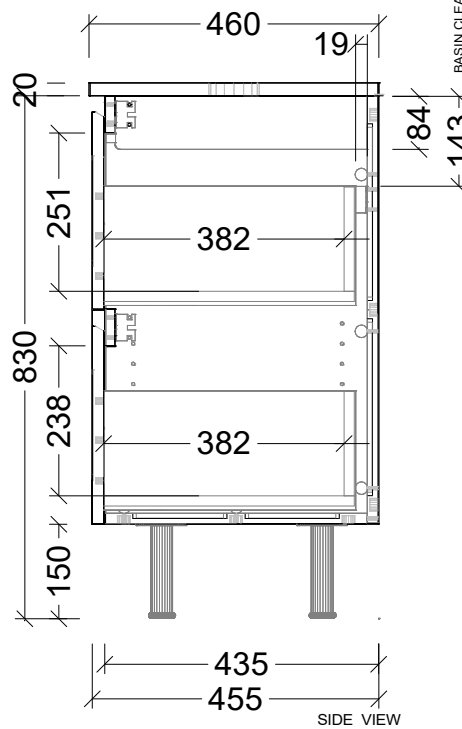

EXTERNAL VIEW

INTERNAL VIEW

USABLE DWR SPACE

SIDE VIEW

Range Nevada Classic

Mount On Legs

Size 1500

SKU NVC-VCO-1500-D-X-L

TOP DETAILS

Available Tops	Waste Centre (mm)
1 - Alpha Ceramic	410
2 - SilkSurface	420
3 - Regal Mineral	420
4 - Stadium Mineral	420

NOTES

Revision 01

Date 13/11/2025

DIMENSIONS SHOWN ARE IN MILLIMETERS, ARE NOMINAL ONLY AND SUBJECT TO CHANGE AT ANY TIME.  
DO NOT SCALE DRAWINGS.  
INSTALLER TO CONFIRM ALL DIMENSIONS ON-SITE PRIOR TO INSTALL.  
SIZE VARIATION (+/- 3%) IS TO BE EXPECTED ON CERAMIC TOPS.  
E&OE.