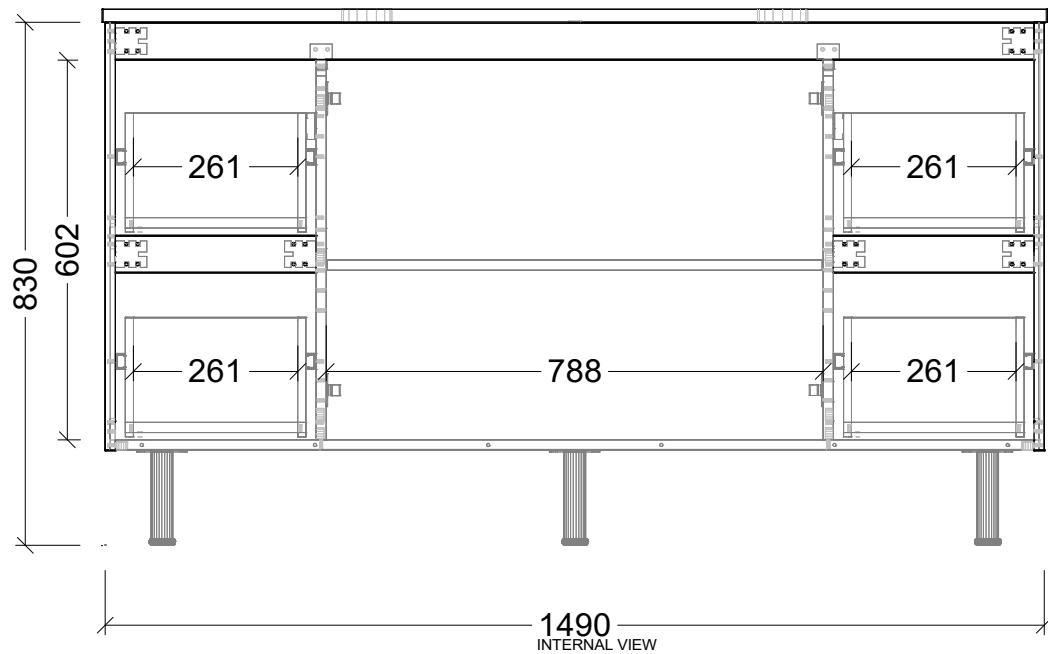

EXTERNAL VIEW

INTERNAL VIEW

USABLE DWR SPACE

SIDE VIEW

Range Nevada Classic

Mount On Legs

Size 1500

SKU NVC-VCO-1500-D-X-L

TOP DETAILS

Available Tops	Waste Centre (mm)
1 - Alpha Ceramic	410
2 - SilkSurface	420
3 - Regal Mineral	420
4 - Stadium Mineral	420

NOTES

Revision 01

Date 13/11/2025

DIMENSIONS SHOWN ARE IN MILLIMETERS, ARE NOMINAL ONLY AND SUBJECT TO CHANGE AT ANY TIME.  
DO NOT SCALE DRAWINGS.  
INSTALLER TO CONFIRM ALL DIMENSIONS ON-SITE PRIOR TO INSTALL.  
SIZE VARIATION (+/- 3%) IS TO BE EXPECTED ON CERAMIC TOPS.  
E&OE.