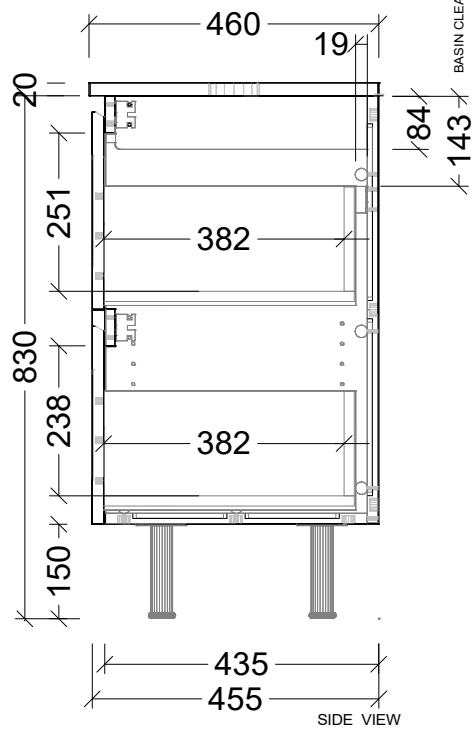

EXTERNAL VIEW

USABLE DWR SPACE

Range Nevada Classic

Mount Wall Hung

Size 1500

SKU NVC-VCO-1500-L-X-L

TOP DETAILS

Available Tops	Waste Centre (mm)
1 - SilkSurface	420

NOTES

Revision 01

Date 16/01/2026

DIMENSIONS SHOWN ARE IN MILLIMETERS, ARE NOMINAL ONLY AND SUBJECT TO CHANGE AT ANY TIME.
DO NOT SCALE DRAWINGS.
INSTALLER TO CONFIRM ALL DIMENSIONS ON-SITE PRIOR TO INSTALL.
SIZE VARIATION (+/- 3%) IS TO BE EXPECTED ON CERAMIC TOPS.
E&OE.