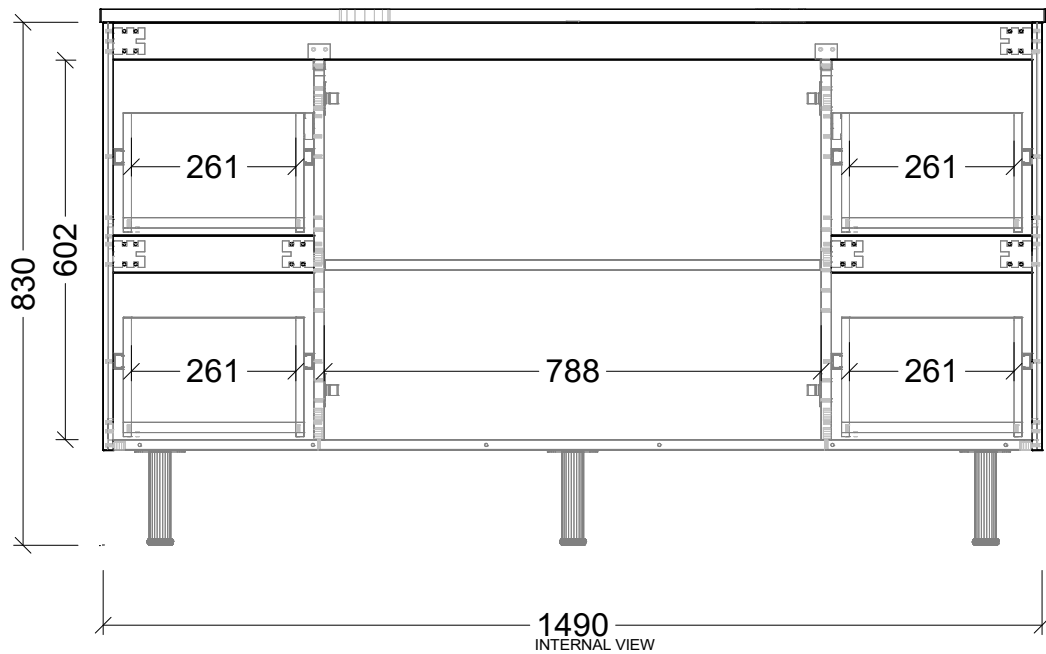

EXTERNAL VIEW

USABLE DWR SPACE

Range Nevada Classic

Mount Wall Hung

Size 1500

SKU NVC-VCO-1500-L-X-L

TOP DETAILS

Available Tops	Waste Centre (mm)
1 - SilkSurface	420

NOTES

Revision 01

Date 16/01/2026

DIMENSIONS SHOWN ARE IN MILLIMETERS, ARE NOMINAL ONLY AND SUBJECT TO CHANGE AT ANY TIME.
DO NOT SCALE DRAWINGS.
INSTALLER TO CONFIRM ALL DIMENSIONS ON-SITE PRIOR TO INSTALL.
SIZE VARIATION (+/- 3%) IS TO BE EXPECTED ON CERAMIC TOPS.
E&OE.