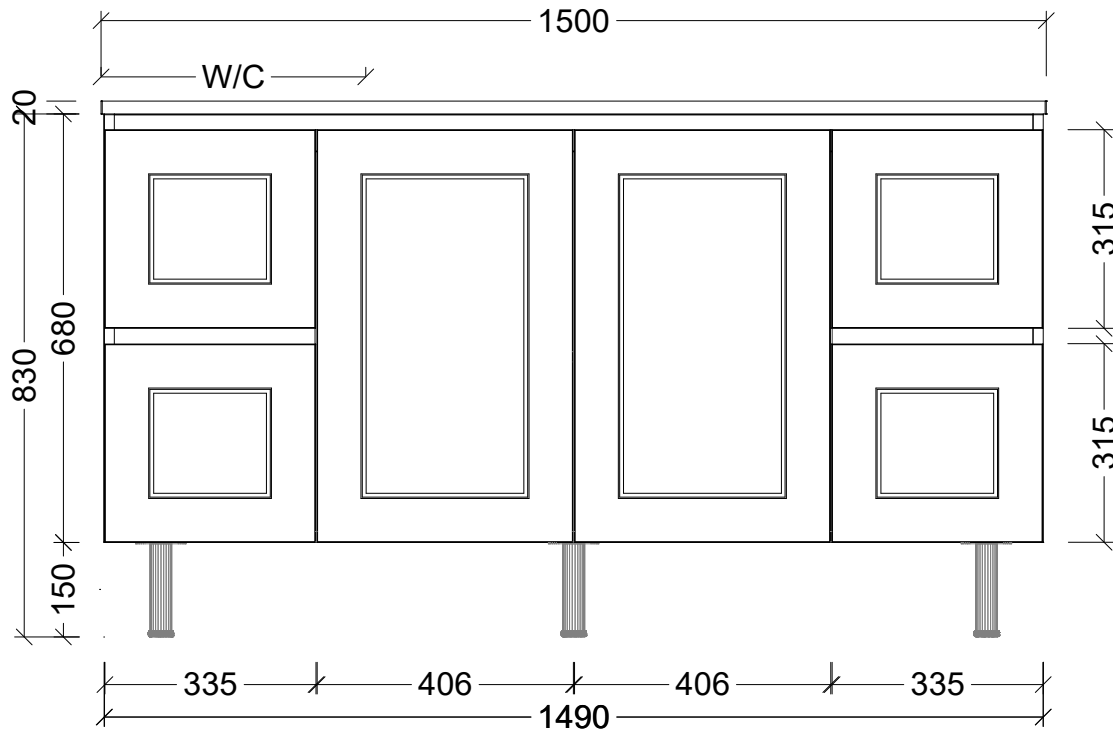

EXTERNAL VIEW

USABLE DWR SPACE

Range Nevada Classic

Mount Wall Hung

Size 1500

SKU NVC-VCO-1500-L-X-L

TOP DETAILS

Available Tops	Waste Centre (mm)
1 - SilkSurface	420

NOTES

Revision 01

Date 16/01/2026

DIMENSIONS SHOWN ARE IN MILLIMETERS, ARE NOMINAL ONLY AND SUBJECT TO CHANGE AT ANY TIME.
DO NOT SCALE DRAWINGS.
INSTALLER TO CONFIRM ALL DIMENSIONS ON-SITE PRIOR TO INSTALL.
SIZE VARIATION (+/- 3%) IS TO BE EXPECTED ON CERAMIC TOPS.
E&OE.