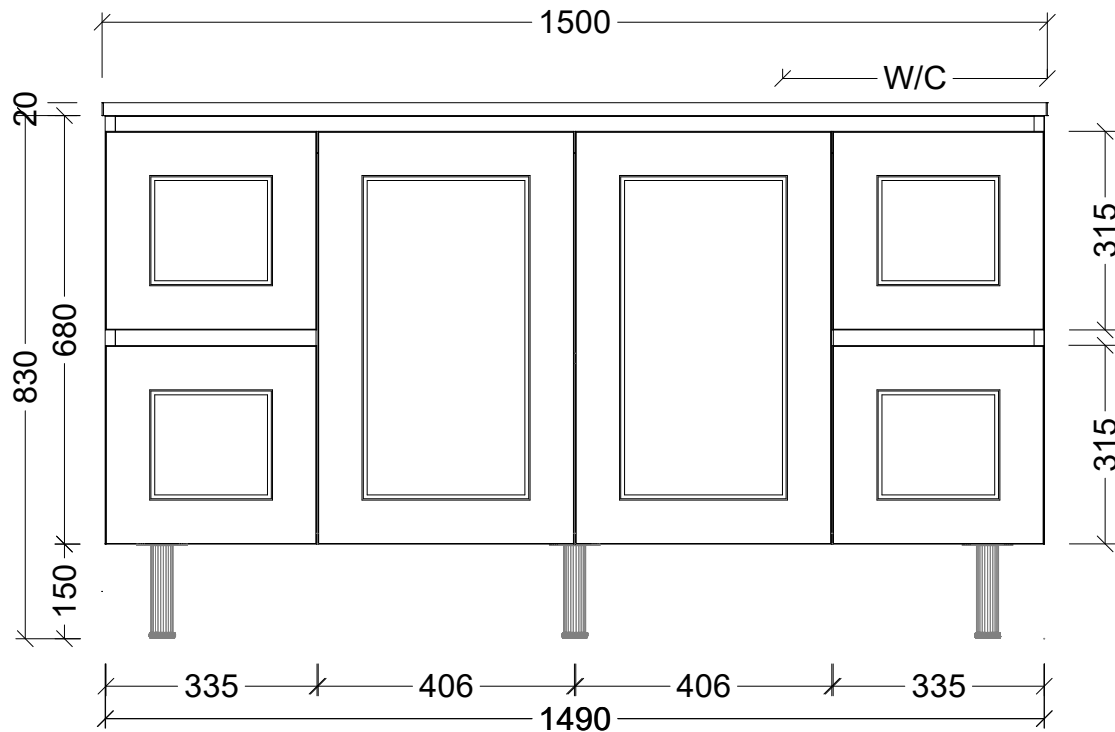

EXTERNAL VIEW

USABLE DWR SPACE

Range Nevada Classic

Mount Wall Hung

Size 1500

SKU NVC-VCO-1500-R-X-L

TOP DETAILS

Available Tops	Waste Centre (mm)
1 - SilkSurface	420

NOTES

Revision 01

Date 16/01/2026

DIMENSIONS SHOWN ARE IN MILLIMETERS, ARE NOMINAL ONLY AND SUBJECT TO CHANGE AT ANY TIME.
DO NOT SCALE DRAWINGS.
INSTALLER TO CONFIRM ALL DIMENSIONS ON-SITE PRIOR TO INSTALL.
SIZE VARIATION (+/- 3%) IS TO BE EXPECTED ON CERAMIC TOPS.
E&OE.