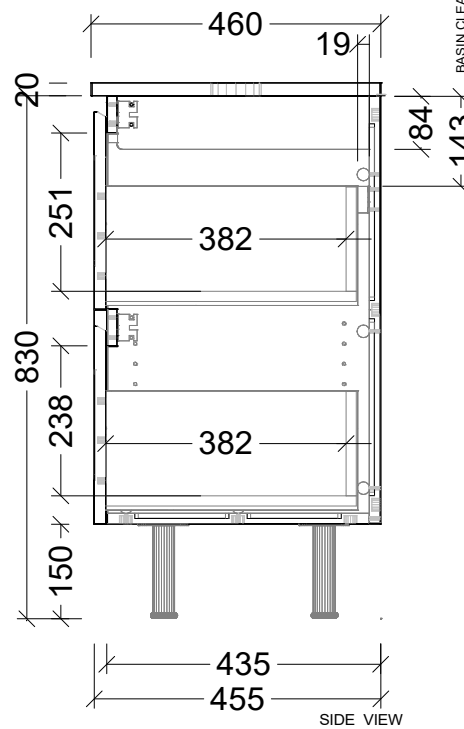

EXTERNAL VIEW

USABLE DWR SPACE

Range Nevada Classic

Mount Wall Hung

Size 1500

SKU NVC-VCO-1500-R-X-L

TOP DETAILS

Available Tops	Waste Centre (mm)
1 - SilkSurface	420

NOTES

Revision 01

Date 16/01/2026

DIMENSIONS SHOWN ARE IN MILLIMETERS, ARE NOMINAL ONLY AND SUBJECT TO CHANGE AT ANY TIME.
DO NOT SCALE DRAWINGS.
INSTALLER TO CONFIRM ALL DIMENSIONS ON-SITE PRIOR TO INSTALL.
SIZE VARIATION (+/- 3%) IS TO BE EXPECTED ON CERAMIC TOPS.
E&OE.