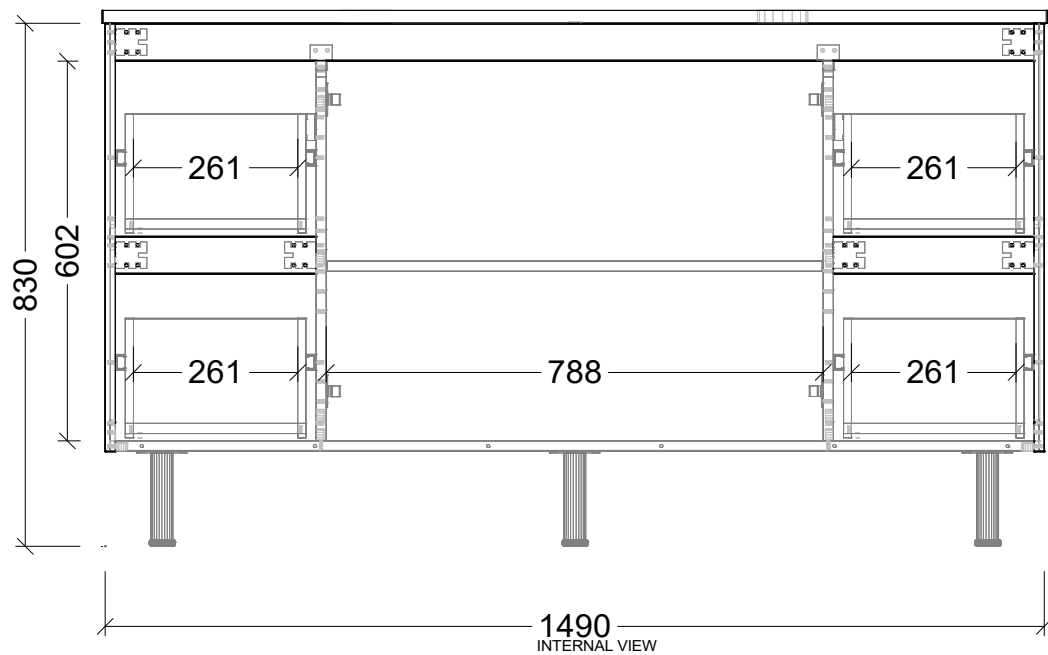

EXTERNAL VIEW

USABLE DWR SPACE

Range Nevada Classic

Mount Wall Hung

Size 1500

SKU NVC-VCO-1500-R-X-L

TOP DETAILS

Available Tops	Waste Centre (mm)
1 - SilkSurface	420

NOTES

Revision 01

Date 16/01/2026

DIMENSIONS SHOWN ARE IN MILLIMETERS, ARE NOMINAL ONLY AND SUBJECT TO CHANGE AT ANY TIME.
DO NOT SCALE DRAWINGS.
INSTALLER TO CONFIRM ALL DIMENSIONS ON-SITE PRIOR TO INSTALL.
SIZE VARIATION (+/- 3%) IS TO BE EXPECTED ON CERAMIC TOPS.
E&OE.