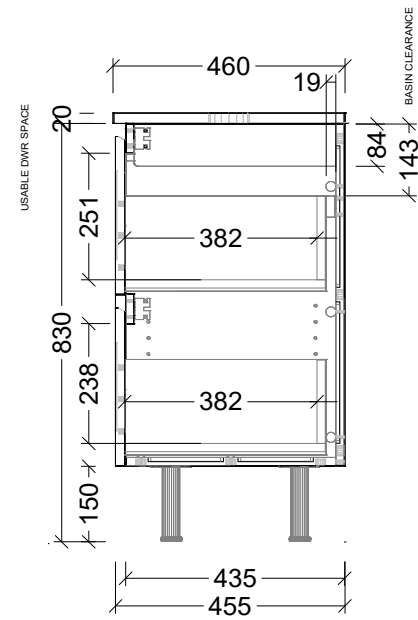

EXTERNAL VIEW

INTERNAL VIEW

SIDE VIEW

Range	Nevada Classic
Mount	On Legs
Size	1800
SKU	NVC-VCO-1800-C-X-L

TOP DETAILS

Available Tops	1 - Alpha Ceramic
	2 - Regal Mineral
	3 - Stadium Mineral
	4 - SilkSurface

NOTES

Revision	01
Date	13/11/2025

DIMENSIONS SHOWN ARE IN MILLIMETERS, ARE NOMINAL ONLY AND SUBJECT TO CHANGE AT ANY TIME.
DO NOT SCALE DRAWINGS. INSTALLER TO CONFIRM ALL DIMENSIONS ON-SITE PRIOR TO INSTALL.
SIZE VARIATION (+/- 3%) IS TO BE EXPECTED ON CERAMIC TOPS.
E&OE.