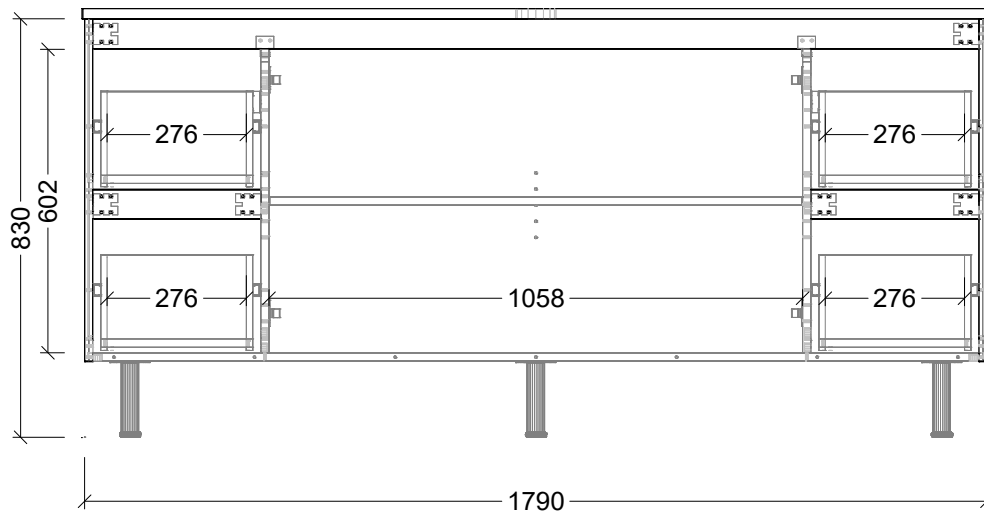

EXTERNAL VIEW

INTERNAL VIEW

SIDE VIEW

Range	Nevada Classic
Mount	On Legs
Size	1800
SKU	NVC-VCO-1800-C-X-L

TOP DETAILS

Available Tops	1 - Alpha Ceramic
	2 - Regal Mineral
	3 - Stadium Mineral
	4 - SilkSurface

NOTES

Revision	01
Date	13/11/2025

DIMENSIONS SHOWN ARE IN MILLIMETERS, ARE NOMINAL ONLY AND SUBJECT TO CHANGE AT ANY TIME.
DO NOT SCALE DRAWINGS. INSTALLER TO CONFIRM ALL DIMENSIONS ON-SITE PRIOR TO INSTALL.
SIZE VARIATION (+/- 3%) IS TO BE EXPECTED ON CERAMIC TOPS.
E&OE.