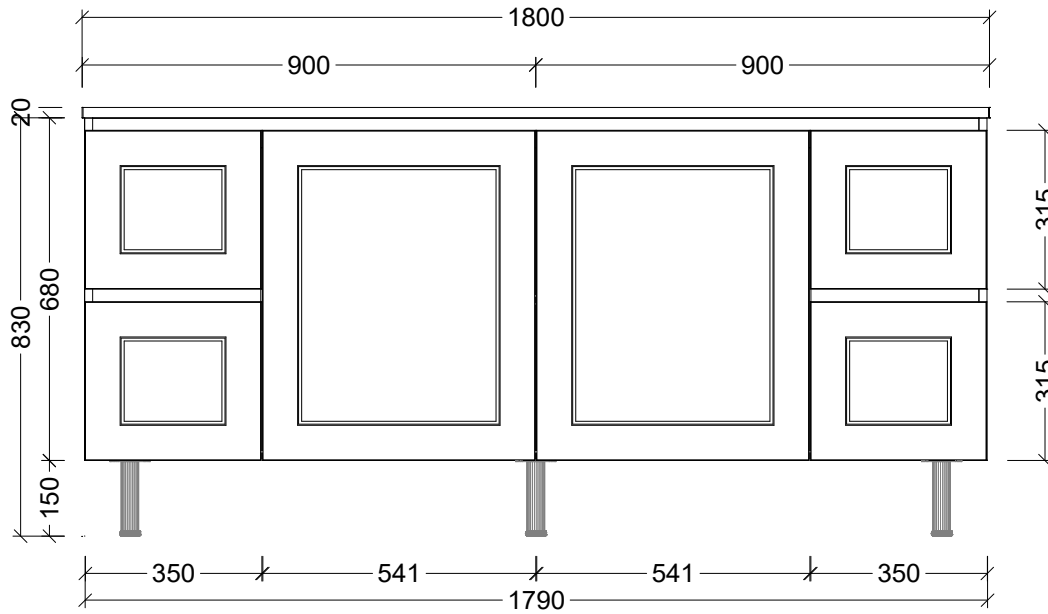

EXTERNAL VIEW

INTERNAL VIEW

SIDE VIEW

Range	Nevada Classic
Mount	On Legs
Size	1800
SKU	NVC-VCO-1800-C-X-L

TOP DETAILS

Available Tops	1 - Alpha Ceramic
	2 - Regal Mineral
	3 - Stadium Mineral
	4 - SilkSurface

NOTES

Revision	01
Date	13/11/2025

DIMENSIONS SHOWN ARE IN MILLIMETERS, ARE NOMINAL ONLY AND SUBJECT TO CHANGE AT ANY TIME.
DO NOT SCALE DRAWINGS. INSTALLER TO CONFIRM ALL DIMENSIONS ON-SITE PRIOR TO INSTALL.
SIZE VARIATION (+/- 3%) IS TO BE EXPECTED ON CERAMIC TOPS.
E&OE.