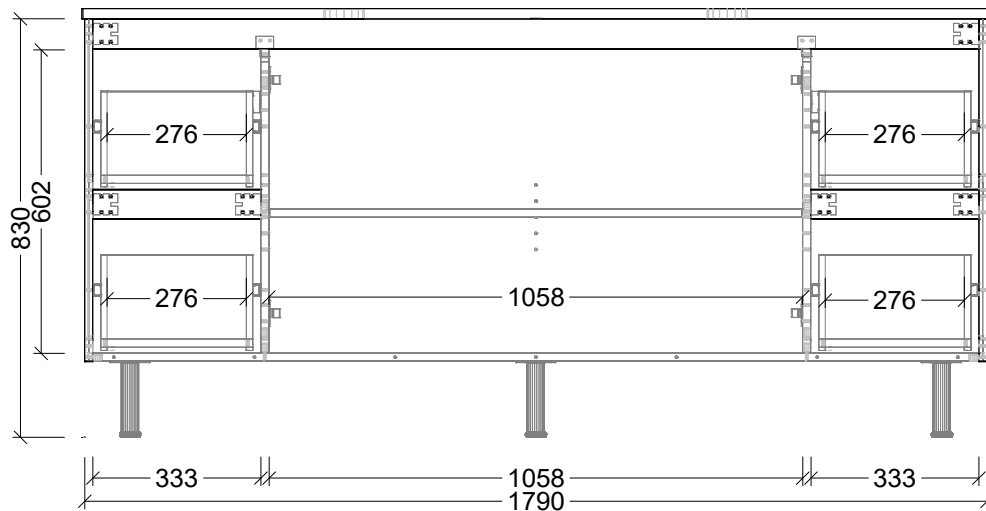

EXTERNAL VIEW

INTERNAL VIEW

SIDE VIEW

Range Nevada Classic

Mount On Legs

Size 1800

SKU NVC-VCO-1800-D-X-L

TOP DETAILS

Available Tops	Waste Centre (mm)
1 - Stadium Mineral	520
2 - SilkSurface	520
3 - Regal Mineral	520

NOTES

Revision 01

Date 13/11/2025

DIMENSIONS SHOWN ARE IN MILLIMETERS, ARE NOMINAL ONLY AND SUBJECT TO CHANGE AT ANY TIME.
DO NOT SCALE DRAWINGS.
INSTALLER TO CONFIRM ALL DIMENSIONS ON-SITE PRIOR TO INSTALL.
SIZE VARIATION (+/- 3%) IS TO BE EXPECTED ON CERAMIC TOPS.
E&OE.