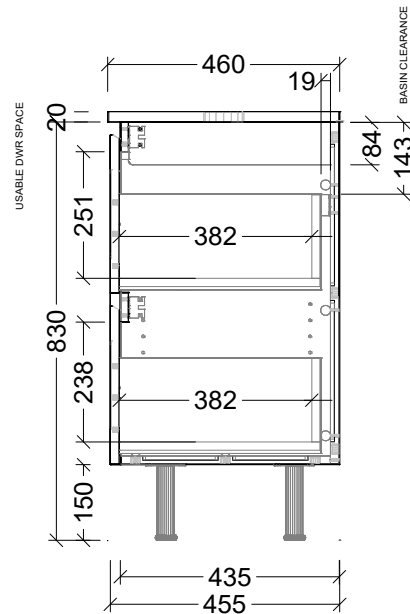

EXTERNAL VIEW

INTERNAL VIEW

SIDE VIEW

Range Nevada Classic

Mount On Legs

Size 1800

SKU NVC-VCO-1800-D-X-L

TOP DETAILS

Available Tops	Waste Centre (mm)
1 - Stadium Mineral	520
2 - SilkSurface	520
3 - Regal Mineral	520

NOTES

Revision 01

Date 13/11/2025

DIMENSIONS SHOWN ARE IN MILLIMETERS, ARE NOMINAL ONLY AND SUBJECT TO CHANGE AT ANY TIME.
DO NOT SCALE DRAWINGS.
INSTALLER TO CONFIRM ALL DIMENSIONS ON-SITE PRIOR TO INSTALL.
SIZE VARIATION (+/- 3%) IS TO BE EXPECTED ON CERAMIC TOPS.
E&OE.