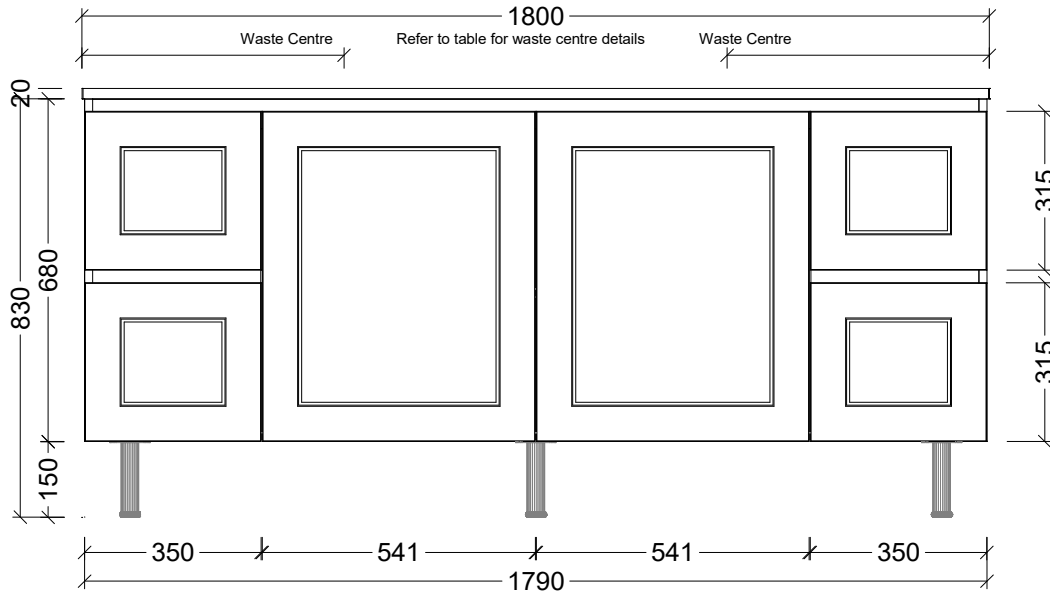

EXTERNAL VIEW

INTERNAL VIEW

SIDE VIEW

Range Nevada Classic

Mount On Legs

Size 1800

SKU NVC-VCO-1800-D-X-L

TOP DETAILS

Available Tops	Waste Centre (mm)
1 - Stadium Mineral	520
2 - SilkSurface	520
3 - Regal Mineral	520

NOTES

Revision 01

Date 13/11/2025

DIMENSIONS SHOWN ARE IN MILLIMETERS, ARE NOMINAL ONLY AND SUBJECT TO CHANGE AT ANY TIME.
DO NOT SCALE DRAWINGS.
INSTALLER TO CONFIRM ALL DIMENSIONS ON-SITE PRIOR TO INSTALL.
SIZE VARIATION (+/- 3%) IS TO BE EXPECTED ON CERAMIC TOPS.
E&OE.