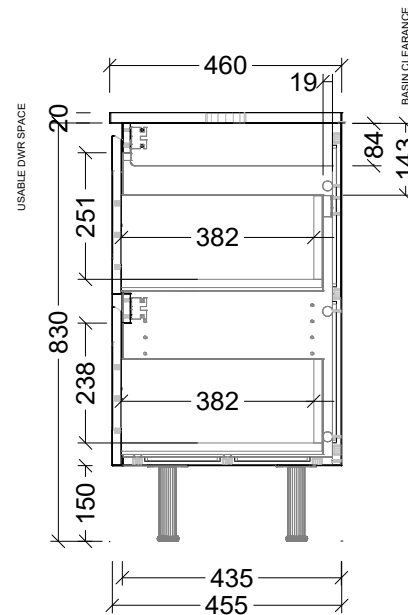

EXTERNAL VIEW

INTERNAL VIEW

SIDE VIEW

Range Nevada Classic

Mount On Legs

Size 1800

SKU NVC-VCO-1800-R-X-L

TOP DETAILS

Available Tops	Waste Centre (mm)
1 - SilkSurface	520

NOTES

Revision 01

Date 16/01/2026

DIMENSIONS SHOWN ARE IN MILLIMETERS, ARE NOMINAL ONLY AND SUBJECT TO CHANGE AT ANY TIME.
DO NOT SCALE DRAWINGS.
INSTALLER TO CONFIRM ALL DIMENSIONS ON-SITE PRIOR TO INSTALL.
SIZE VARIATION (+/- 3%) IS TO BE EXPECTED ON CERAMIC TOPS.
E&OE.