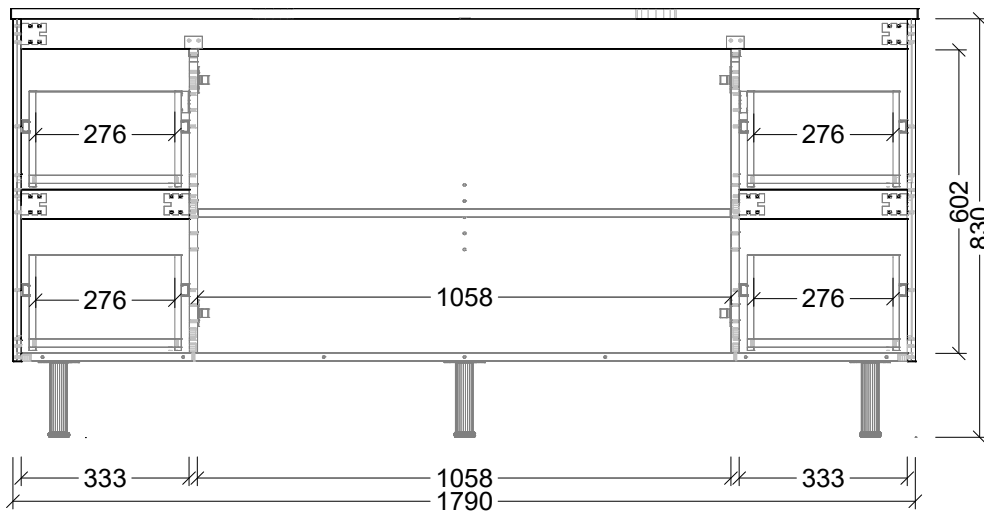

EXTERNAL VIEW

INTERNAL VIEW

SIDE VIEW

Range Nevada Classic

Mount On Legs

Size 1800

SKU NVC-VCO-1800-R-X-L

TOP DETAILS

Available Tops	Waste Centre (mm)
1 - SilkSurface	520

NOTES

Revision 01

Date 16/01/2026

DIMENSIONS SHOWN ARE IN MILLIMETERS, ARE NOMINAL ONLY AND SUBJECT TO CHANGE AT ANY TIME.
DO NOT SCALE DRAWINGS.
INSTALLER TO CONFIRM ALL DIMENSIONS ON-SITE PRIOR TO INSTALL.
SIZE VARIATION (+/- 3%) IS TO BE EXPECTED ON CERAMIC TOPS.
E&OE.