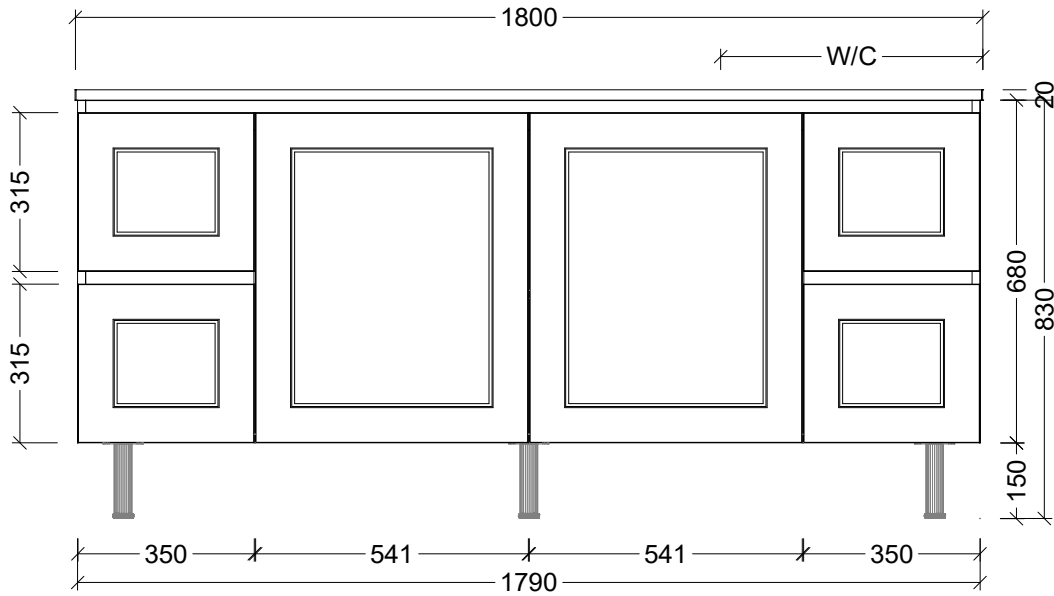

EXTERNAL VIEW

INTERNAL VIEW

SIDE VIEW

Range Nevada Classic

Mount On Legs

Size 1800

SKU NVC-VCO-1800-R-X-L

TOP DETAILS

Available Tops	Waste Centre (mm)
1 - SilkSurface	520

NOTES

Revision 01

Date 16/01/2026

DIMENSIONS SHOWN ARE IN MILLIMETERS, ARE NOMINAL ONLY AND SUBJECT TO CHANGE AT ANY TIME.
DO NOT SCALE DRAWINGS.
INSTALLER TO CONFIRM ALL DIMENSIONS ON-SITE PRIOR TO INSTALL.
SIZE VARIATION (+/- 3%) IS TO BE EXPECTED ON CERAMIC TOPS.
E&OE.