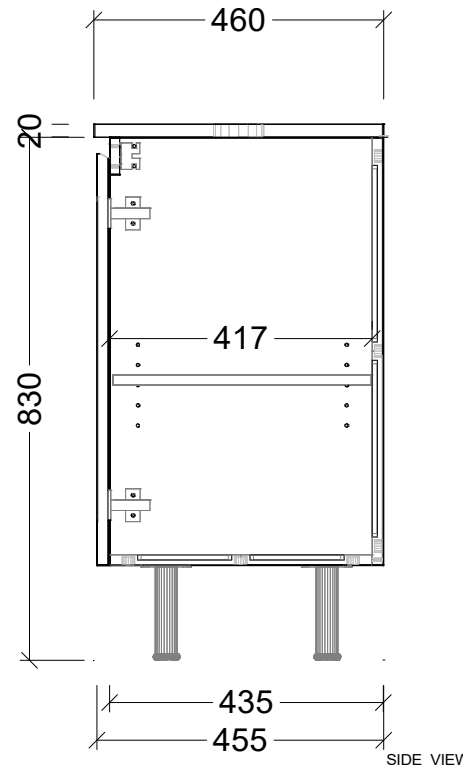

EXTERNAL VIEW

INTERNAL VIEW

SIDE VIEW

Range	Nevada Classic
Mount	On Legs
Size	600
SKU	NVC-VCO-600-C-X-L

TOP DETAILS

Available Tops	1 - Alpha Ceramic
	2 - Regal Mineral
	3 - Stadium Mineral
	4 - SilkSurface

NOTES

Revision	01
Date	13/11/2025

DIMENSIONS SHOWN ARE IN MILLIMETERS, ARE NOMINAL ONLY AND SUBJECT TO CHANGE AT ANY TIME.
DO NOT SCALE DRAWINGS.
INSTALLER TO CONFIRM ALL DIMENSIONS ON-SITE PRIOR TO INSTALL.
SIZE VARIATION (+/- 3%) IS TO BE EXPECTED ON CERAMIC TOPS.
E&OE.