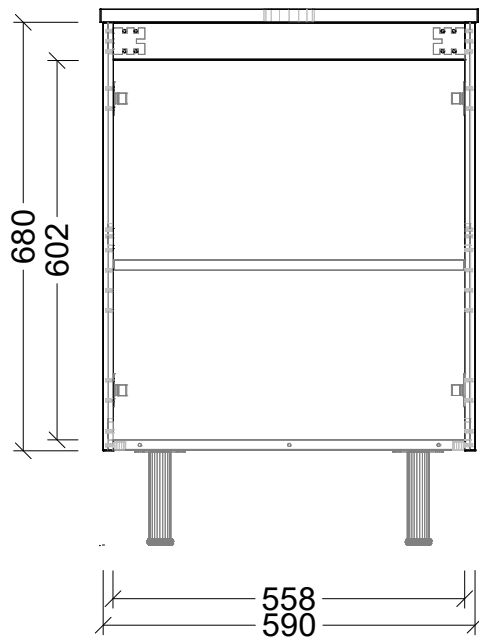

EXTERNAL VIEW

INTERNAL VIEW

SIDE VIEW

Range	Nevada Classic
Mount	On Legs
Size	600
SKU	NVC-VCO-600-C-X-L

TOP DETAILS

Available Tops	1 - Alpha Ceramic
	2 - Regal Mineral
	3 - Stadium Mineral
	4 - SilkSurface

NOTES

Revision	01
Date	13/11/2025

DIMENSIONS SHOWN ARE IN MILLIMETERS, ARE NOMINAL ONLY AND SUBJECT TO CHANGE AT ANY TIME.
DO NOT SCALE DRAWINGS.
INSTALLER TO CONFIRM ALL DIMENSIONS ON-SITE PRIOR TO INSTALL.
SIZE VARIATION (+/- 3%) IS TO BE EXPECTED ON CERAMIC TOPS.
E&OE.