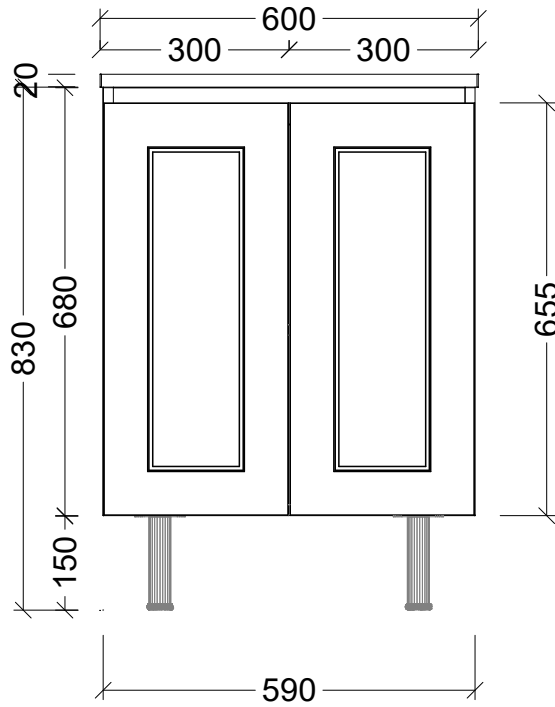

EXTERNAL VIEW

INTERNAL VIEW

SIDE VIEW

Range	Nevada Classic
Mount	On Legs
Size	600
SKU	NVC-VCO-600-C-X-L

TOP DETAILS

Available Tops	1 - Alpha Ceramic
	2 - Regal Mineral
	3 - Stadium Mineral
	4 - SilkSurface

NOTES

Revision	01
Date	13/11/2025

DIMENSIONS SHOWN ARE IN MILLIMETERS, ARE NOMINAL ONLY AND SUBJECT TO CHANGE AT ANY TIME.
DO NOT SCALE DRAWINGS.
INSTALLER TO CONFIRM ALL DIMENSIONS ON-SITE PRIOR TO INSTALL.
SIZE VARIATION (+/- 3%) IS TO BE EXPECTED ON CERAMIC TOPS.
E&OE.