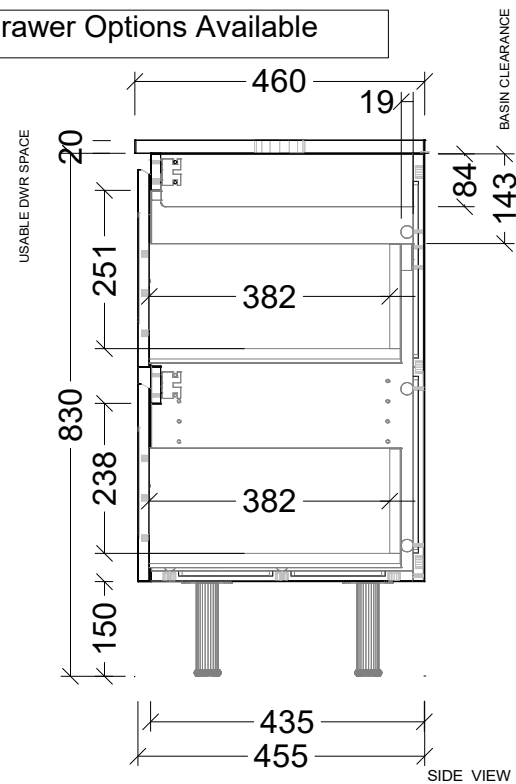

EXTERNAL VIEW

INTERNAL VIEW

LH and RH Drawer Options Available

SIDE VIEW

Range Nevada Classic

Mount On Legs

Size 750

SKU NVC-VCO-750-C-X-L

TOP DETAILS

- Available Tops
- 1 - Alpha Ceramic
 - 2 - Regal Mineral
 - 3 - Stadium Mineral
 - 4 - SilkSurface

NOTES

Revision 01

Date 13/11/2025

DIMENSIONS SHOWN ARE IN MILLIMETERS, ARE NOMINAL ONLY AND SUBJECT TO CHANGE AT ANY TIME.
DO NOT SCALE DRAWINGS.
INSTALLER TO CONFIRM ALL DIMENSIONS ON-SITE PRIOR TO INSTALL.
SIZE VARIATION (+/- 3%) IS TO BE EXPECTED ON CERAMIC TOPS.
E&OE.