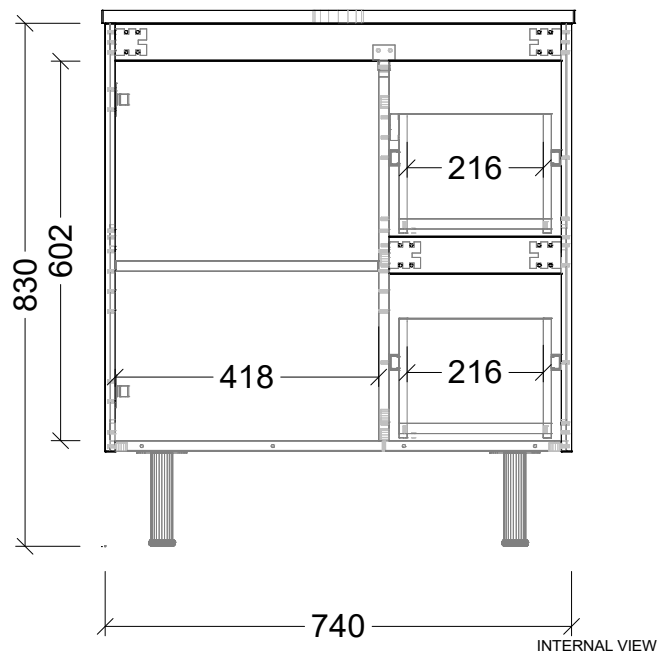

EXTERNAL VIEW

INTERNAL VIEW

LH and RH Drawer Options Available

SIDE VIEW

Range Nevada Classic

Mount On Legs

Size 750

SKU NVC-VCO-750-C-X-L

TOP DETAILS

- Available Tops
- 1 - Alpha Ceramic
 - 2 - Regal Mineral
 - 3 - Stadium Mineral
 - 4 - SilkSurface

NOTES

Revision 01

Date 13/11/2025

DIMENSIONS SHOWN ARE IN MILLIMETERS, ARE NOMINAL ONLY AND SUBJECT TO CHANGE AT ANY TIME.
DO NOT SCALE DRAWINGS.
INSTALLER TO CONFIRM ALL DIMENSIONS ON-SITE PRIOR TO INSTALL.
SIZE VARIATION (+/- 3%) IS TO BE EXPECTED ON CERAMIC TOPS.
E&OE.