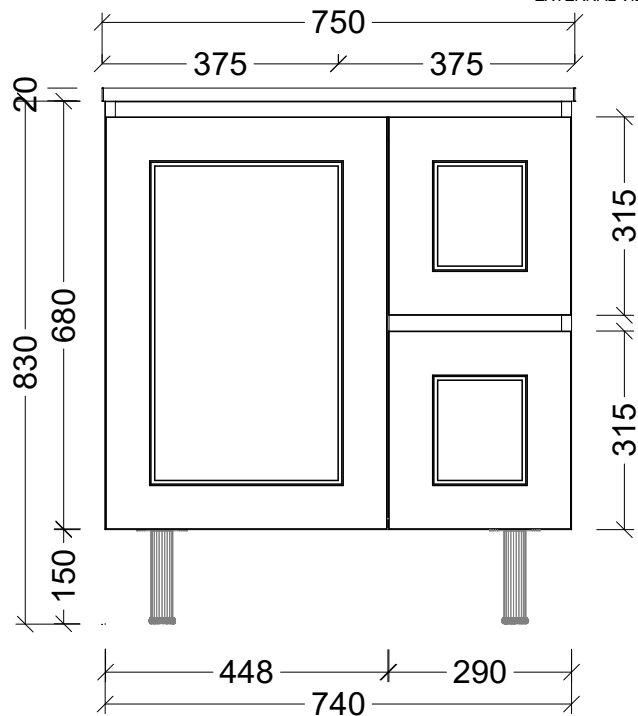

EXTERNAL VIEW

INTERNAL VIEW

LH and RH Drawer Options Available

SIDE VIEW

Range Nevada Classic

Mount On Legs

Size 750

SKU NVC-VCO-750-C-X-L

TOP DETAILS

- Available Tops
- 1 - Alpha Ceramic
 - 2 - Regal Mineral
 - 3 - Stadium Mineral
 - 4 - SilkSurface

NOTES

Revision 01

Date 13/11/2025

DIMENSIONS SHOWN ARE IN MILLIMETERS, ARE NOMINAL ONLY AND SUBJECT TO CHANGE AT ANY TIME.
DO NOT SCALE DRAWINGS.
INSTALLER TO CONFIRM ALL DIMENSIONS ON-SITE PRIOR TO INSTALL.
SIZE VARIATION (+/- 3%) IS TO BE EXPECTED ON CERAMIC TOPS.
E&OE.