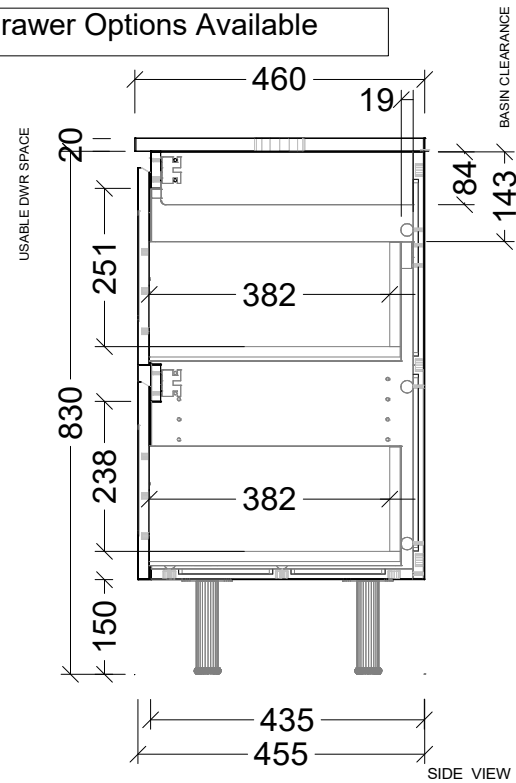

LH and RH Drawer Options Available

Range	Nevada Classic
Mount	On Legs
Size	900
SKU	NVC-VCO-900-C-X-L

TOP DETAILS

Available Tops	1 - Alpha Ceramic
	2 - Regal Mineral
	3 - Stadium Mineral
	4 - SilkSurface

NOTES

Revision	01
Date	13/11/2025

DIMENSIONS SHOWN ARE IN MILLIMETERS, ARE NOMINAL ONLY AND SUBJECT TO CHANGE AT ANY TIME.
DO NOT SCALE DRAWINGS.
INSTALLER TO CONFIRM ALL DIMENSIONS ON-SITE PRIOR TO INSTALL.
SIZE VARIATION (+/- 3%) IS TO BE EXPECTED ON CERAMIC TOPS.
E&OE.