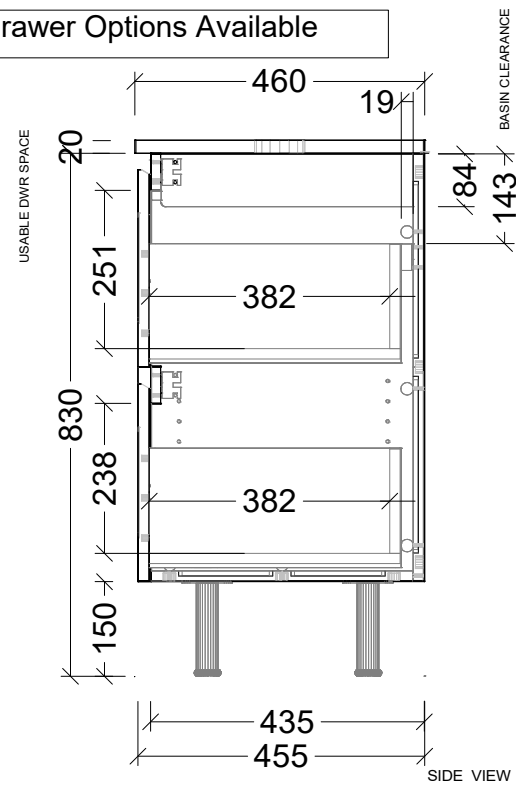

LH and RH Drawer Options Available

Range Nevada Classic

Mount On Legs

Size 900

SKU NVC-VCO-900-L-X-L

TOP DETAILS

| Available Tops | Waste Centre (mm) |
|-------------------|-------------------|
| 1 - Regal Acrylic | 310 |
| 2 - SilkSurface | 320 |
| | |
| | |
| | |
| | |
| | |
| | |

NOTES

Revision 01

Date 14/01/2026

DIMENSIONS SHOWN ARE IN MILLIMETERS, ARE NOMINAL ONLY AND SUBJECT TO CHANGE AT ANY TIME.
DO NOT SCALE DRAWINGS.
INSTALLER TO CONFIRM ALL DIMENSIONS ON-SITE PRIOR TO INSTALL.
SIZE VARIATION (+/- 3%) IS TO BE EXPECTED ON CERAMIC TOPS.
E&OE.