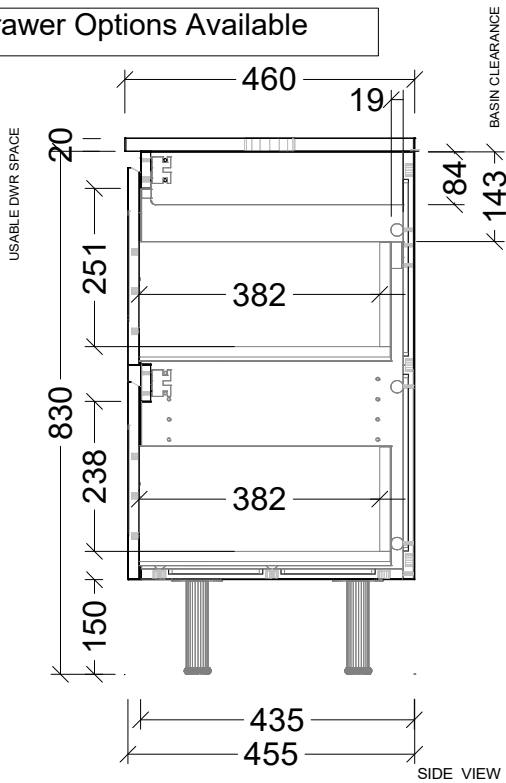

LH and RH Drawer Options Available

Range Nevada Classic

Mount On Legs

Size 900

SKU NVC-VCO-900-R-X-L

TOP DETAILS

Available Tops	Waste Centre (mm)
1 - Regal Acrylic	310
2 - SilkSurface	320

NOTES

Revision 01

Date 14/01/2026

DIMENSIONS SHOWN ARE IN MILLIMETERS, ARE NOMINAL ONLY AND SUBJECT TO CHANGE AT ANY TIME.  
DO NOT SCALE DRAWINGS.  
INSTALLER TO CONFIRM ALL DIMENSIONS ON-SITE PRIOR TO INSTALL.  
SIZE VARIATION (+/- 3%) IS TO BE EXPECTED ON CERAMIC TOPS.  
E&OE.