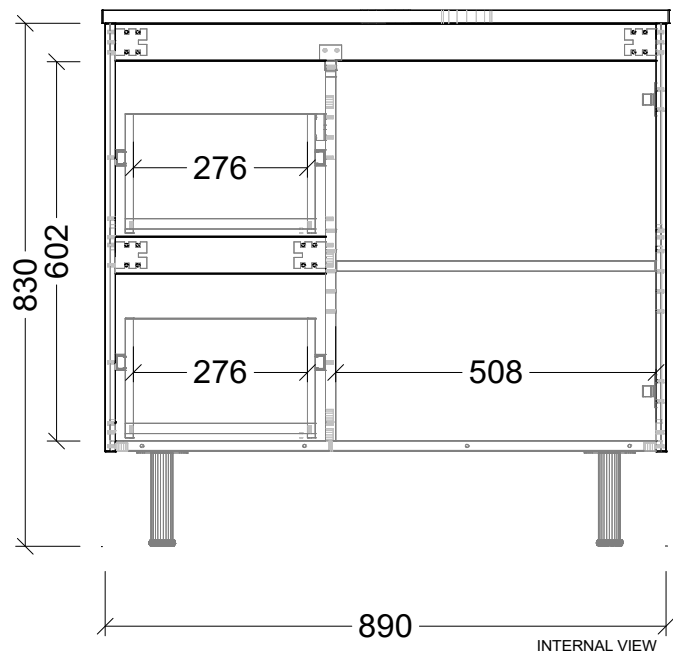

LH and RH Drawer Options Available

Range Nevada Classic

Mount On Legs

Size 900

SKU NVC-VCO-900-R-X-L

TOP DETAILS

Available Tops	Waste Centre (mm)
1 - Regal Acrylic	310
2 - SilkSurface	320

NOTES

Revision 01

Date 14/01/2026

DIMENSIONS SHOWN ARE IN MILLIMETERS, ARE NOMINAL ONLY AND SUBJECT TO CHANGE AT ANY TIME.  
DO NOT SCALE DRAWINGS.  
INSTALLER TO CONFIRM ALL DIMENSIONS ON-SITE PRIOR TO INSTALL.  
SIZE VARIATION (+/- 3%) IS TO BE EXPECTED ON CERAMIC TOPS.  
E&OE.