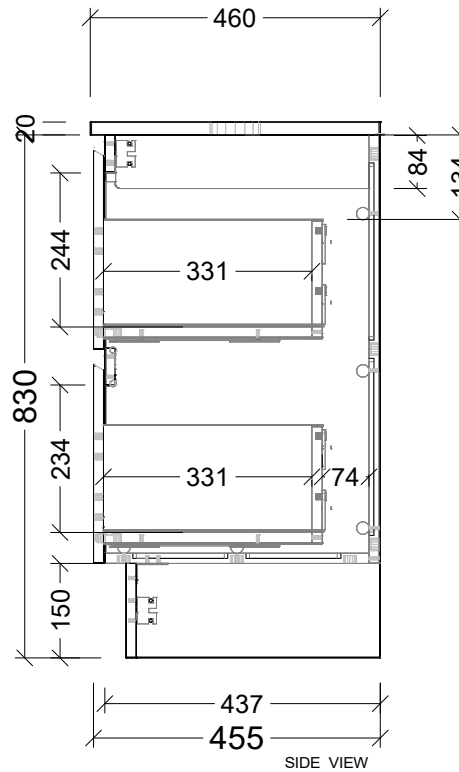

EXTERNAL VIEW

Range	Nevada Plus Classic
Mount	Floor Standing
Size	1500
SKU	NVPC-VCO-1500-L-X-F

TOP DETAILS

Available Tops	Waste Centre (mm)
1 - SilkSurface	375

NOTES

Revision	01
Date	27/03/26

DIMENSIONS SHOWN ARE IN MILLIMETERS, ARE NOMINAL ONLY AND SUBJECT TO CHANGE AT ANY TIME.
DO NOT SCALE DRAWINGS. INSTALLER TO CONFIRM ALL DIMENSIONS ON-SITE PRIOR TO INSTALL.
SIZE VARIATION (+/- 3%) IS TO BE EXPECTED ON CERAMIC TOPS.
E&OE.