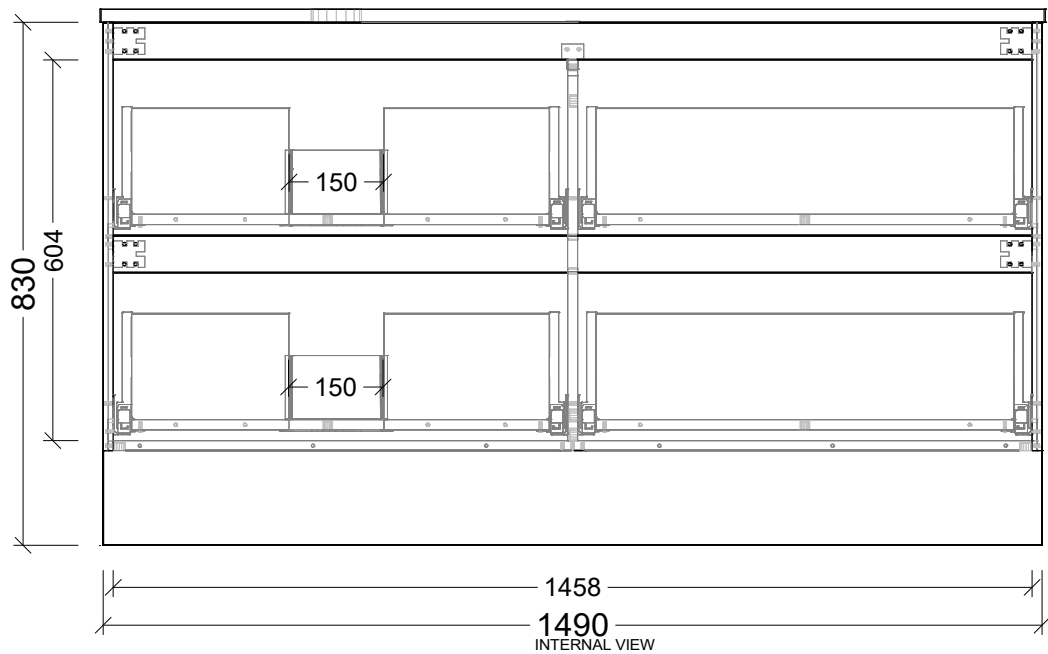

EXTERNAL VIEW

Range	Nevada Plus Classic
Mount	Floor Standing
Size	1500
SKU	NVPC-VCO-1500-L-X-F

TOP DETAILS

Available Tops	Waste Centre (mm)
1 - SilkSurface	375

NOTES

Revision	01
Date	27/03/26

DIMENSIONS SHOWN ARE IN MILLIMETERS, ARE NOMINAL ONLY AND SUBJECT TO CHANGE AT ANY TIME.
DO NOT SCALE DRAWINGS. INSTALLER TO CONFIRM ALL DIMENSIONS ON-SITE PRIOR TO INSTALL.
SIZE VARIATION (+/- 3%) IS TO BE EXPECTED ON CERAMIC TOPS.
E&OE.