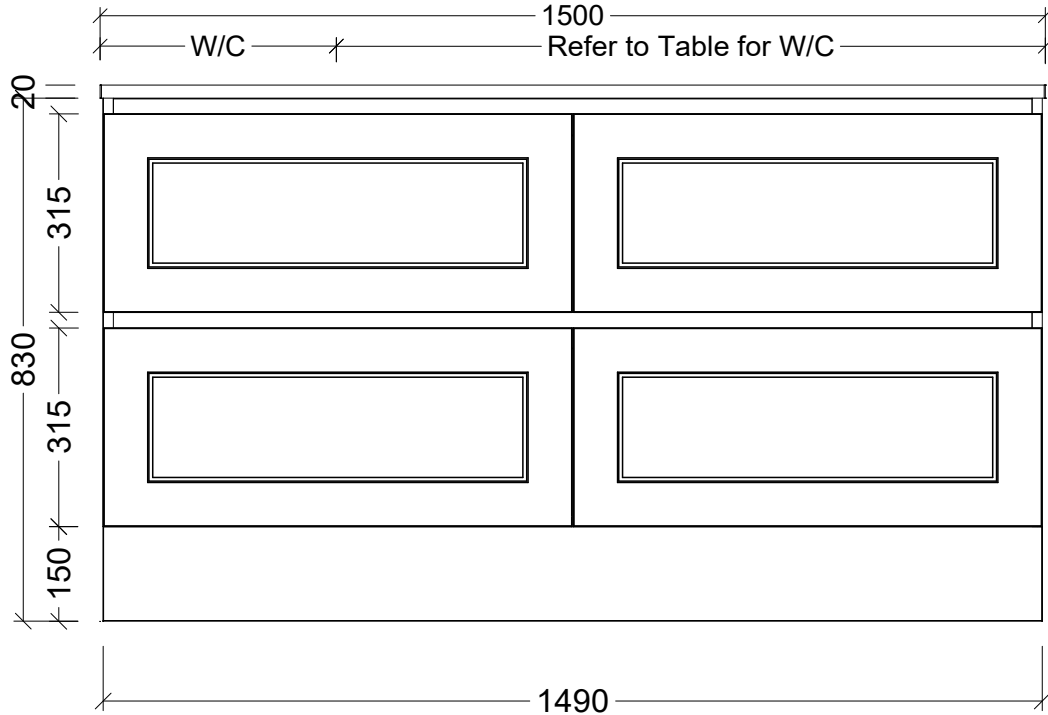

EXTERNAL VIEW

Range	Nevada Plus Classic
Mount	Floor Standing
Size	1500
SKU	NVPC-VCO-1500-L-X-F

TOP DETAILS

Available Tops	Waste Centre (mm)
1 - SilkSurface	375

NOTES

Revision	01
Date	27/03/26

DIMENSIONS SHOWN ARE IN MILLIMETERS, ARE NOMINAL ONLY AND SUBJECT TO CHANGE AT ANY TIME.
DO NOT SCALE DRAWINGS. INSTALLER TO CONFIRM ALL DIMENSIONS ON-SITE PRIOR TO INSTALL.
SIZE VARIATION (+/- 3%) IS TO BE EXPECTED ON CERAMIC TOPS.
E&OE.